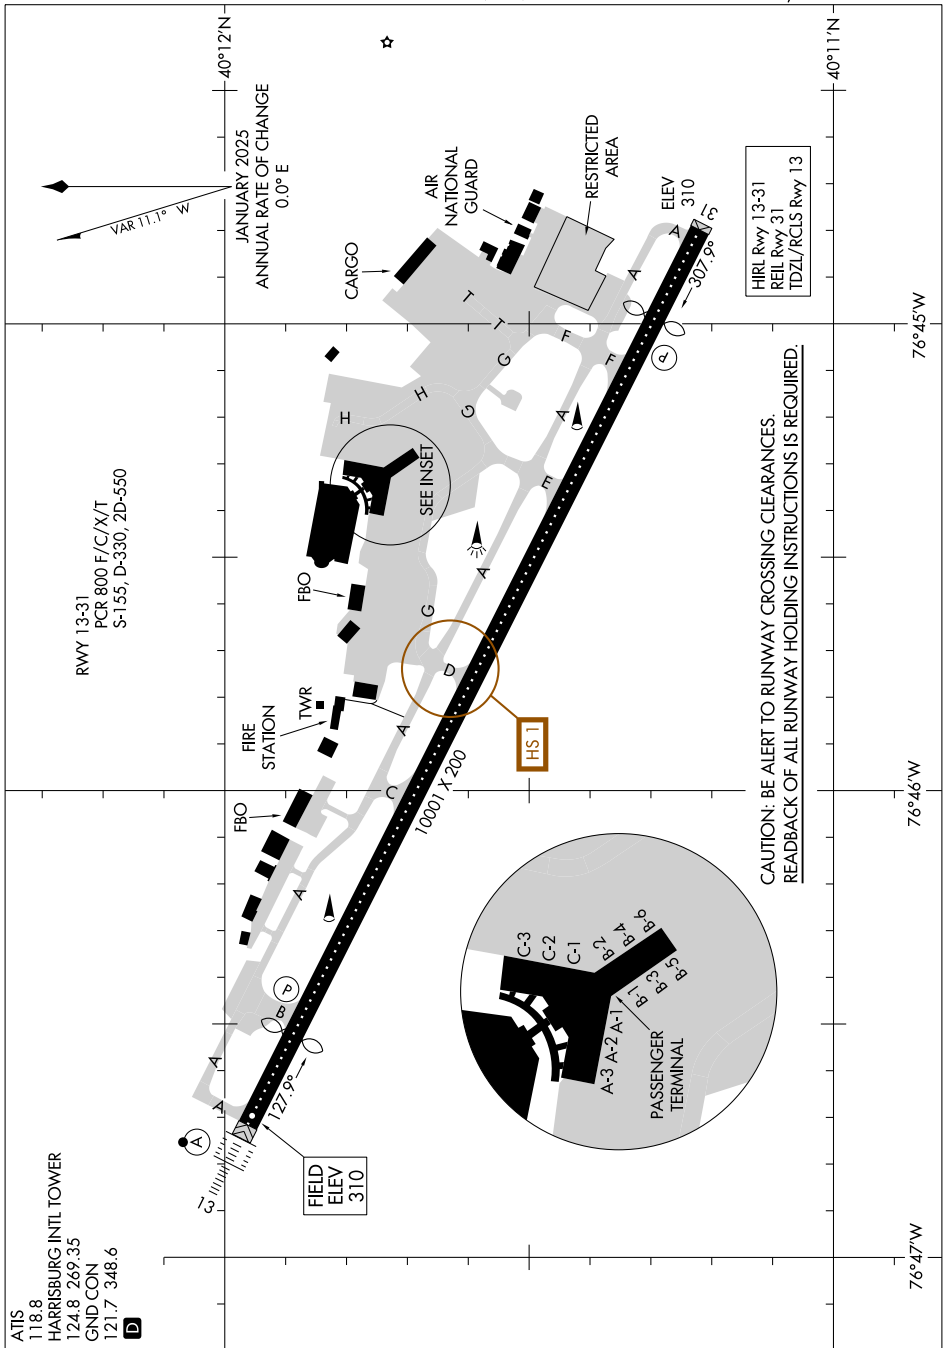

26022

AIRPORT DIAGRAM

AL-188 (FAA)

HARRISBURG INTL (MDT)
HARRISBURG, PENNSYLVANIA

NE-4, 16 APR 2026 to 14 MAY 2026

HIRL Rwy 13-31
REIL Rwy 31
TDZL/RCLS Rwy 13

CAUTION: BE ALERT TO RUNWAY CROSSING CLEARANCES.
READBACK OF ALL RUNWAY HOLDING INSTRUCTIONS IS REQUIRED.

AIRPORT DIAGRAM

26022

HARRISBURG, PENNSYLVANIA
HARRISBURG INTL (MDT)

NE-4, 16 APR 2026 to 14 MAY 2026

ATIS 118.8
HARRISBURG INTL TOWER 124.8 269.35
GND CON 121.7 348.6

Rwy 13-31
PCR 800 F/C/X/T
S-155, D-330, 2D-550