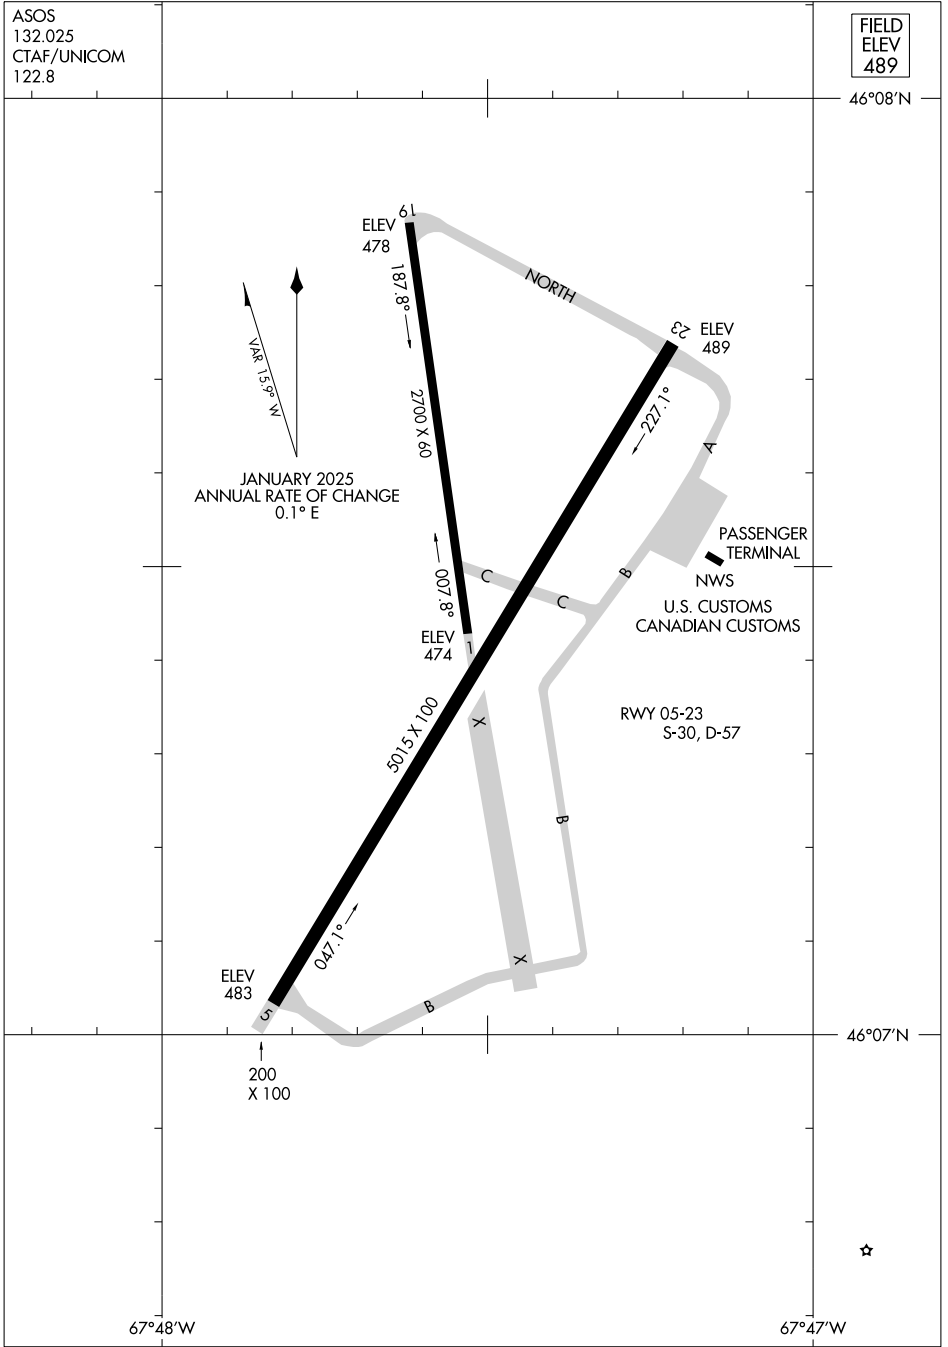

25331

# AIRPORT DIAGRAM

AL-196 (FAA)

HOULTON INTL (HUL)  
HOULTON, MAINE

ASOS  
132.025  
CTAF/UNICOM  
122.8

FIELD  
ELEV  
489

NE-1, 16 APR 2026 to 14 MAY 2026

NE-1, 16 APR 2026 to 14 MAY 2026

# AIRPORT DIAGRAM

25331

HOULTON, MAINE  
HOULTON INTL (HUL)