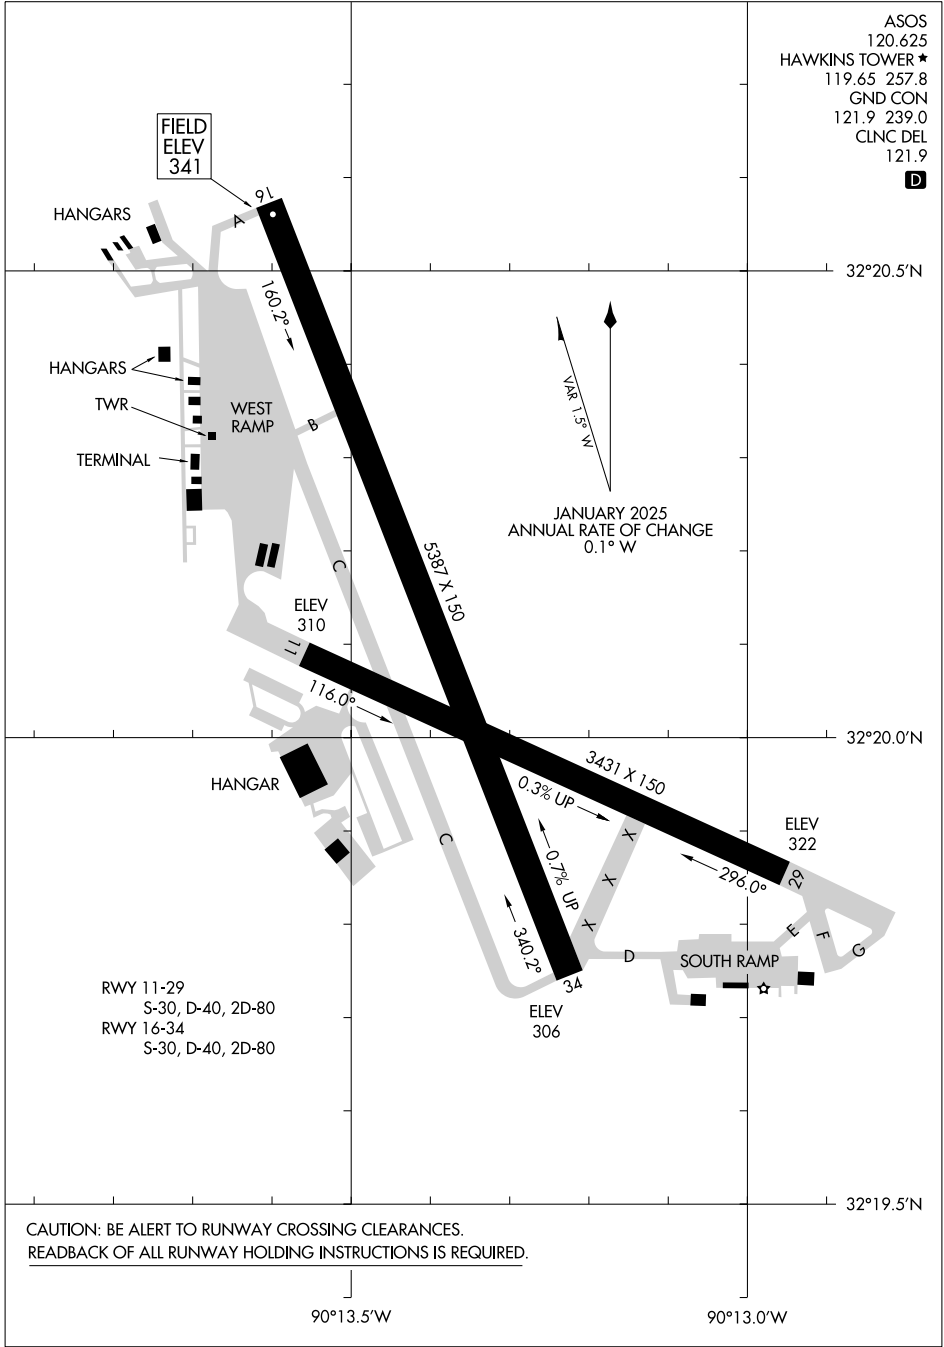

AIRPORT DIAGRAM

AL-206 (FAA)

HAWKINS FLD (HKS)
JACKSON, MISSISSIPPI

ASOS 120.625
 HAWKINS TOWER ★ 119.65 257.8
 GND CON 121.9 239.0
 CLNC DEL 121.9

D

SC-4, 16 APR 2026 to 14 MAY 2026

SC-4, 16 APR 2026 to 14 MAY 2026

CAUTION: BE ALERT TO RUNWAY CROSSING CLEARANCES.
 READBACK OF ALL RUNWAY HOLDING INSTRUCTIONS IS REQUIRED.

AIRPORT DIAGRAM

JACKSON, MISSISSIPPI
HAWKINS FLD (HKS)