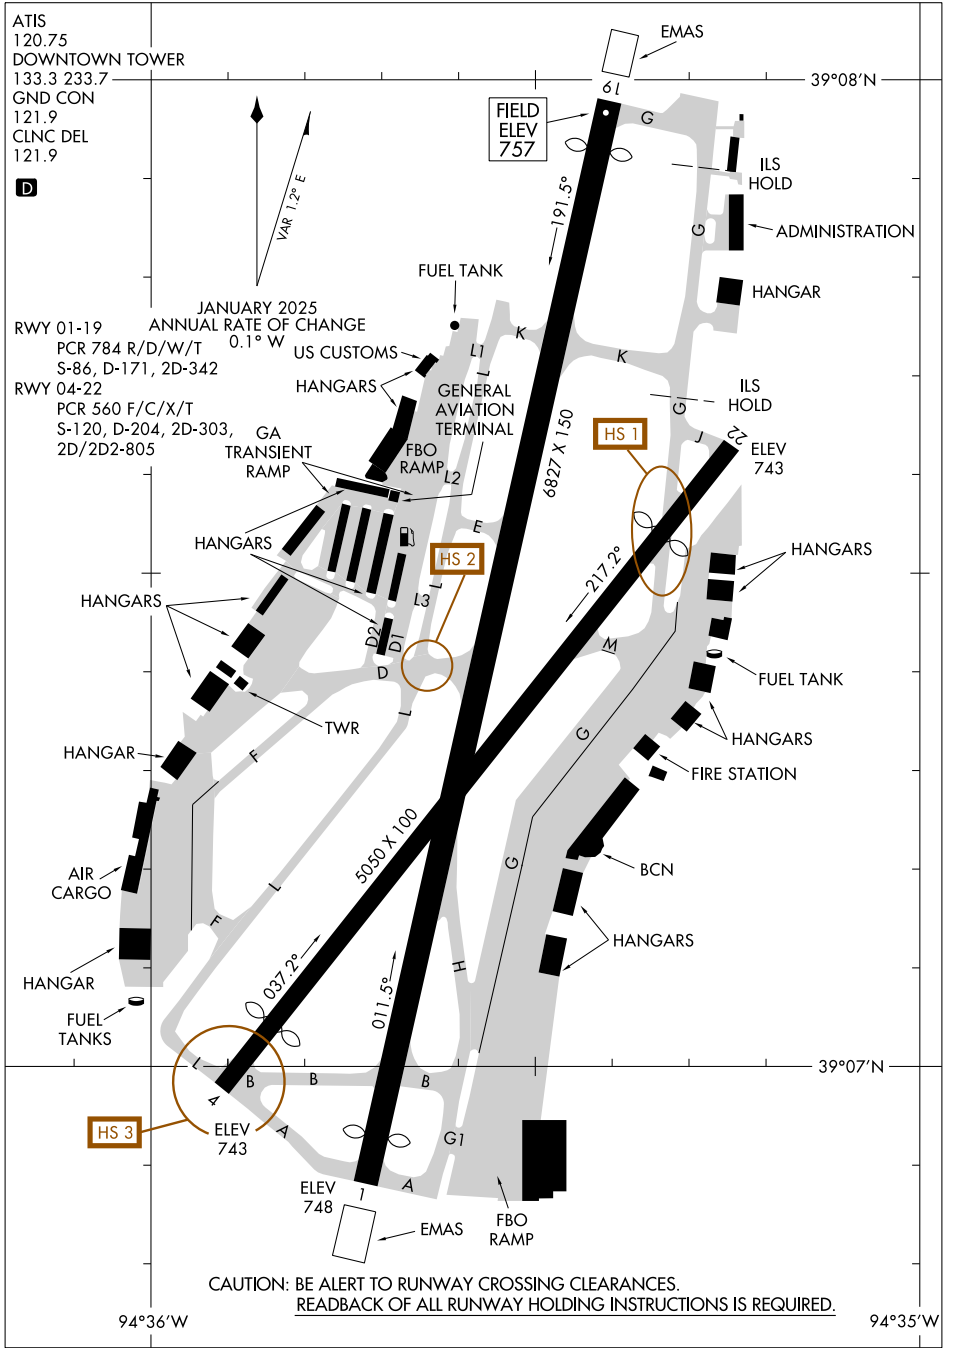

25331

AIRPORT DIAGRAM

KANSAS CITY DOWNTOWN/WHEELER FLD (MCK)
AL-213 (FAA)
KANSAS CITY, MISSOURI

NC-3, 16 APR 2026 to 14 MAY 2026

NC-3, 16 APR 2026 to 14 MAY 2026

AIRPORT DIAGRAM

25331

KANSAS CITY, MISSOURI
KANSAS CITY DOWNTOWN/WHEELER FLD (MCK)