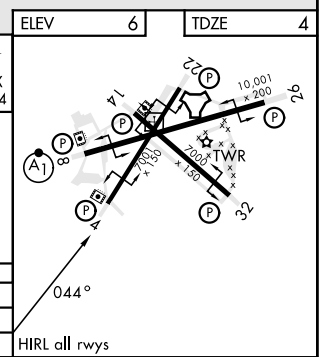

KEY WEST, FLORIDA

COPTER TACAN W RWY 4

TACAN NQX Chan 78	APCH CRS 044°	Rwy Idg TDZE 4 Arprt Elev 6	7001 4 6
----------------------	------------------	--------------------------------------	----------------

[USN]

KEY WEST NAS (BOCA CHICA FLD) (KNQX)

RADAR required

MISSED APPROACH: Climb to 1600 via NQX TACAN R-224 to NQX, then via NQX R-094 to CANIN and hold

ATIS ★ 307.025	NAVY KEY WEST APP CON 124.025 313.7	NAVY KEY WEST TOWER ★ 118.575 361.25	GND CON 121.7 336.45	CLNC DEL 121.2 357.4	ASR/PAR
-------------------	--	---	-------------------------	-------------------------	---------

CAUTION: Balloon with strobe light on unmarked cable to 14,000 in R-2916.

CATEGORY	COPTER		
S-4	360-1	356	(400-1)
C CIRCLING	440-1	434	(500-1)

KEY WEST, FLORIDA
Amdt 2 23FEB23

24° 34' N - 81° 41' W

KEY WEST NAS (BOCA CHICA FLD) (KNQX)