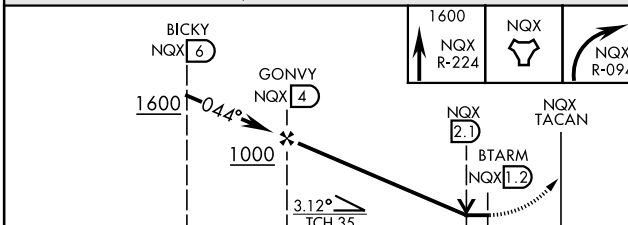

KEY WEST, FLORIDA

COPTER TACAN W RWY 4

TACAN NQX Chan 78	APCH CRS 044°	Rwy Idg TDZE 4 Arprt Elev 6	7001 4 6
----------------------	------------------	--------------------------------------	----------------

[USN]

KEY WEST NAS (BOCA CHICA FLD) (KNQX)

RADAR required

MISSED APPROACH: Climb to 1600 via NQX TACAN R-224 to NQX, then via NQX R-094 to CANIN and hold

ATIS ★ 307.025	NAVY KEY WEST APP CON 124.025 313.7	NAVY KEY WEST TOWER ★ 118.575 361.25	GND CON 121.7 336.45	CLNC DEL 121.2 357.4	ASR/PAR
-------------------	--	---	-------------------------	-------------------------	---------

CAUTION: Balloon with strobe light on unmarked cable to 14,000 in R-2916.

CATEGORY	COPTER		
S-4	360-1	356	(400-1)
C CIRCLING	440-1	434	(500-1)

KEY WEST, FLORIDA
Amdt 2 23FEB23

24° 34' N - 81° 41' W

KEY WEST NAS (BOCA CHICA FLD) (KNQX)