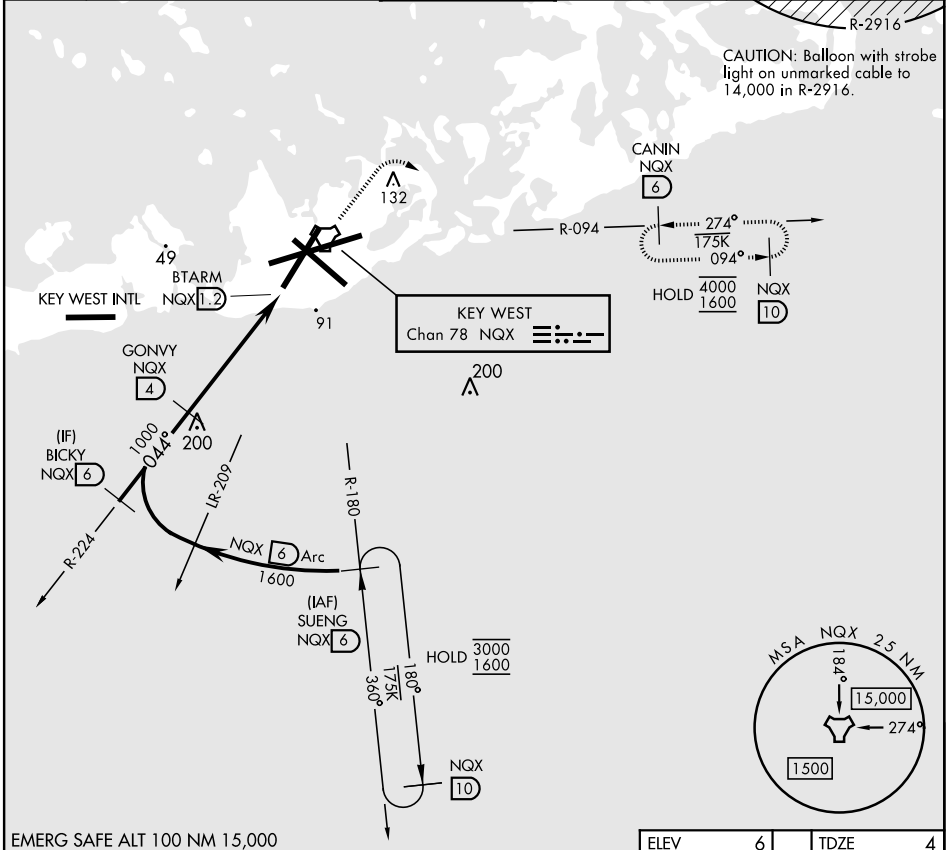

KEY WEST, FLORIDA

COPTER TACAN W RWY 4

TACAN NQX Chan 78	APCH CRS 044°	Rwy Idg TDZE 4 Arprt Elev 6	7001 4 6
----------------------	------------------	--------------------------------------	----------------

[USN]

KEY WEST NAS (BOCA CHICA FLD) (KNQX)

RADAR required

MISSED APPROACH: Climb to 1600 via NQX TACAN R-224 to NQX, then via NQX R-094 to CANIN and hold

ATIS ★ 307.025	NAVY KEY WEST APP CON 124.025 313.7	NAVY KEY WEST TOWER ★ 118.575 361.25	GND CON 121.7 336.45	CLNC DEL 121.2 357.4	ASR/PAR
-------------------	--	---	-------------------------	-------------------------	---------

CAUTION: Balloon with strobe light on unmarked cable to 14,000 in R-2916.

CATEGORY	COPTER		
S-4	360-1	356	(400-1)
C CIRCLING	440-1	434	(500-1)

KEY WEST, FLORIDA
Amdt 2 23FEB23

24° 34' N - 81° 41' W

KEY WEST NAS (BOCA CHICA FLD) (KNQX)

COPTER TACAN W RWY 4

SE-3, 16 APR 2026 to 14 MAY 2026

SE-3, 16 APR 2026 to 14 MAY 2026