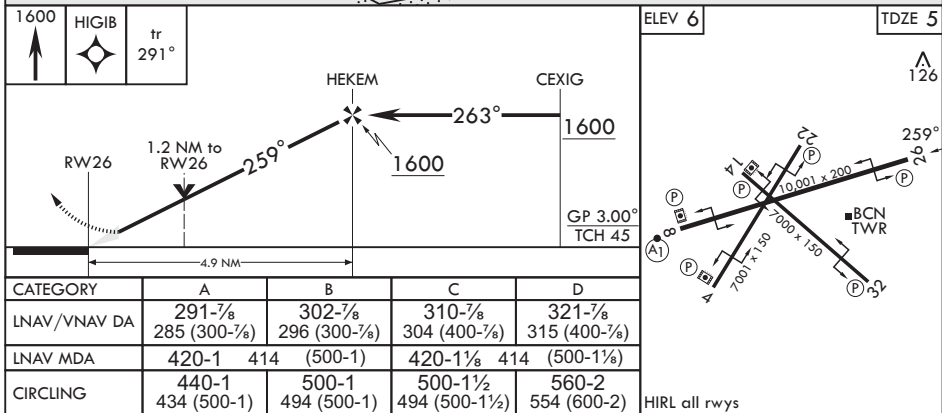

KEY WEST, FLORIDA

RNAV (GPS) RWY 26

APCH CRS 259°	Rwy Idg TDZE Arprt Elev	10,001 5 6
-------------------------	-------------------------------	---------------------------------------

(USN)

KEY WEST NAS (BOCA CHICA FLD) (KNQX)

RNP APCH	MISSED APPROACH: Climb to 1600 direct HIGIB, track 291° to SKIPP and hold.
----------	--

ATIS★ 307.025	APP CON★ 124.025 313.7	NAVY KEY WEST TOWER★ 118.575 340.25	GND CON 121.7 336.45	ASR/PAR
-------------------------	----------------------------------	---	--------------------------------	---------

SE-3, 16 APR 2026 to 14 MAY 2026

SE-3, 16 APR 2026 to 14 MAY 2026

KEY WEST, FLORIDA
Amdt 2 23FEB23

24°34'N - 81°41'W KEY WEST NAS (BOCA CHICA FLD) (KNQX)

RNAV (GPS) RWY 26