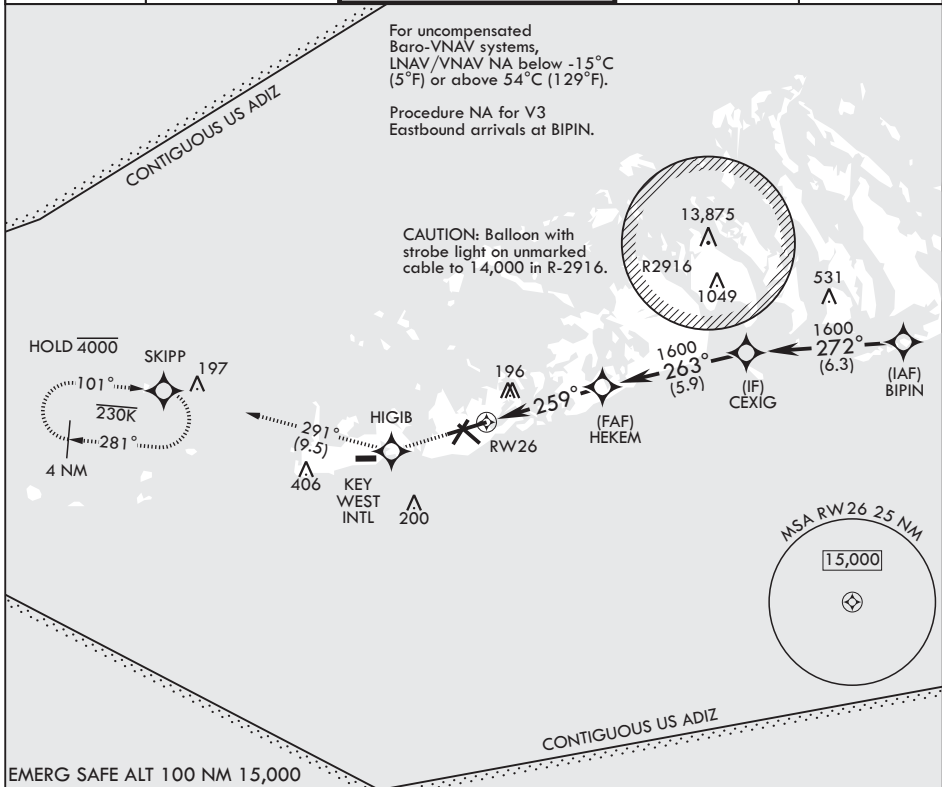

KEY WEST, FLORIDA

RNAV (GPS) RWY 26

APCH CRS 259°	Rwy Idg TDZE Arprt Elev	10,001 5 6
-------------------------	-------------------------------	---------------------------------------

(USN)

KEY WEST NAS (BOCA CHICA FLD) (KNQX)

RNP APCH	MISSED APPROACH: Climb to 1600 direct HIGIB, track 291° to SKIPP and hold.
----------	--

ATIS★ 307.025	APP CON★ 124.025 313.7	NAVY KEY WEST TOWER★ 118.575 340.25	GND CON 121.7 336.45	ASR/PAR
-------------------------	----------------------------------	---	--------------------------------	---------

SE-3, 16 APR 2026 to 14 MAY 2026

SE-3, 16 APR 2026 to 14 MAY 2026

KEY WEST, FLORIDA
Amdt 2 23FEB23

24°34'N - 81°41'W KEY WEST NAS (BOCA CHICA FLD) (KNQX)

RNAV (GPS) RWY 26