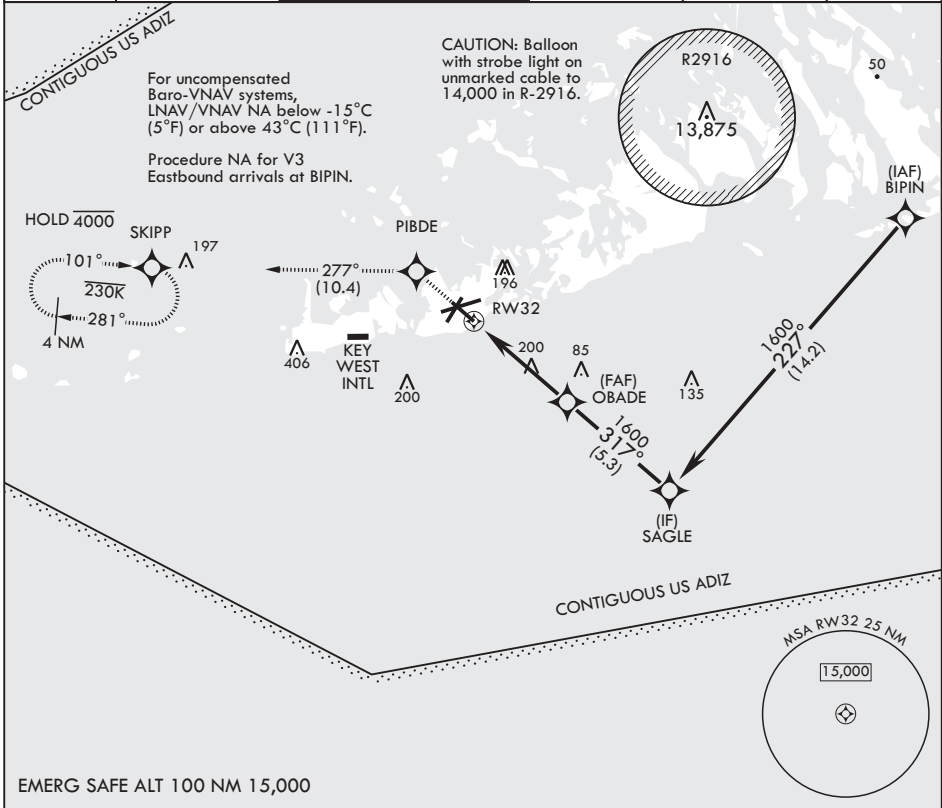

KEY WEST, FLORIDA

RNAV (GPS) RWY 32

APCH CRS	Rwy Idg	7000
317°	TDZE	4
	Arpt Elev	6

-(USN)

KEY WEST NAS (BOCA CHICA FLD) (KNQX)

RNP APCH MISSED APPROACH: (Do not exceed 230 KIAS until PIBDE.) Climb to 1600 direct PIBDE, track 277° to SKIPP and hold, continue climb-in-hold to 1600.

ATIS*	APP CON	NAVY KEY WEST TOWER*	GND CON	CLNC DEL	ASR/PAR
307.025	124.025 313.7	118.575 340.25	121.7 336.45	121.2 357.4	

KEY WEST, FLORIDA
Amdt 2 23FEB23

24°34'N - 81°41'W

KEY WEST NAS (BOCA CHICA FLD) (KNQX)

RNAV (GPS) RWY 32

SE-3, 16 APR 2026 to 14 MAY 2026

SE-3, 16 APR 2026 to 14 MAY 2026