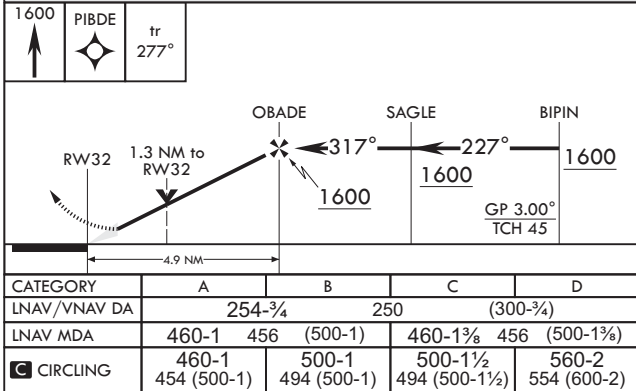

KEY WEST, FLORIDA

RNAV (GPS) RWY 32

APCH CRS	Rwy Idg	7000
317°	TDZE	4
	Arpt Elev	6

-(USN)

KEY WEST NAS (BOCA CHICA FLD) (KNQX)

RNP APCH MISSED APPROACH: (Do not exceed 230 KIAS until PIBDE.) Climb to 1600 direct PIBDE, track 277° to SKIPP and hold, continue climb-in-hold to 1600.

ATIS*	APP CON	NAVY KEY WEST TOWER*	GND CON	CLNC DEL	ASR/PAR
307.025	124.025 313.7	118.575 340.25	121.7 336.45	121.2 357.4	

KEY WEST, FLORIDA
Amdt 2 23FEB23

24°34'N - 81°41'W

KEY WEST NAS (BOCA CHICA FLD) (KNQX)

RNAV (GPS) RWY 32

SE-3, 16 APR 2026 to 14 MAY 2026

SE-3, 16 APR 2026 to 14 MAY 2026