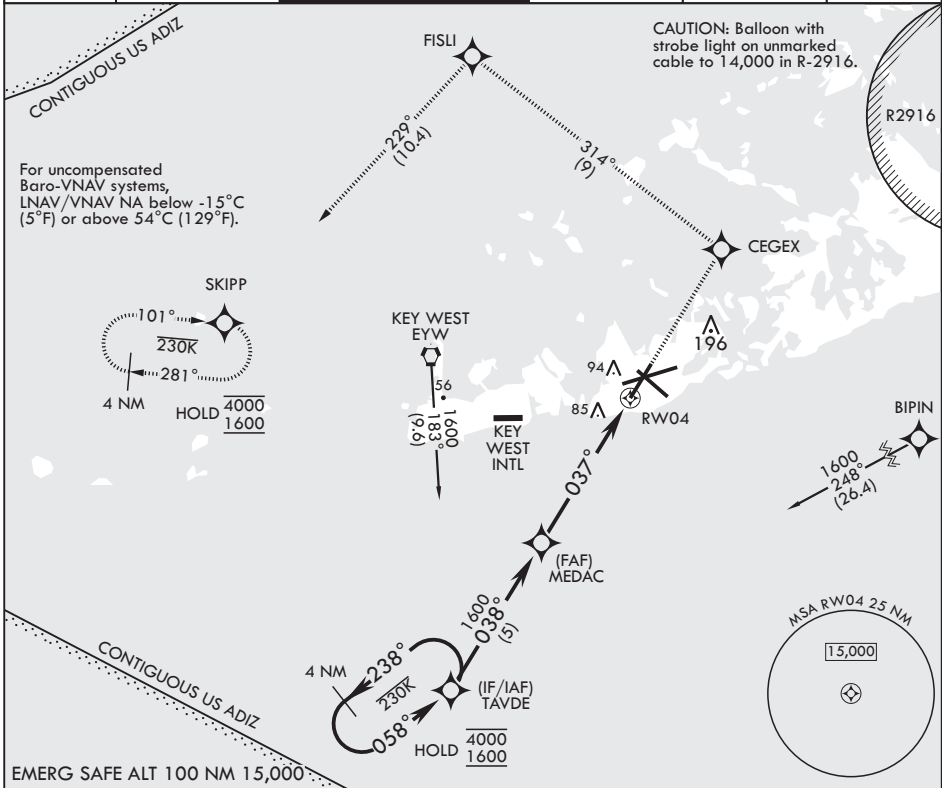

KEY WEST, FLORIDA

RNAV (GPS) RWY 4

APCH CRS 037°	Rwy Idg TDZE Arprt Elev	7001 4 6
------------------	-------------------------------	----------------

-(USN)

KEY WEST NAS (BOCA CHICA FLD) (KNQX)

RNP APCH	MISSED APPROACH: (Do not exceed 230 KIAS until CEGEX.) Climb to 1600 direct CEGEX, track 314° to FISLI, track 229° to SKIPP and hold.
RADAR required	

ATIS* 307.025	APP CON 124.025 313.7	NAVY KEY WEST TOWER* 118.575 340.25	GND CON 121.7 336.45	CLNC DEL 121.2 357.4	ASR/PAR
------------------	--------------------------	--	-------------------------	-------------------------	---------

SE-3, 16 APR 2026 to 14 MAY 2026

SE-3, 16 APR 2026 to 14 MAY 2026

KEY WEST, FLORIDA
Amdt 2 23FEB23

24°34'N - 81°41'W

KEY WEST NAS (BOCA CHICA FLD) (KNQX)

RNAV (GPS) RWY 4