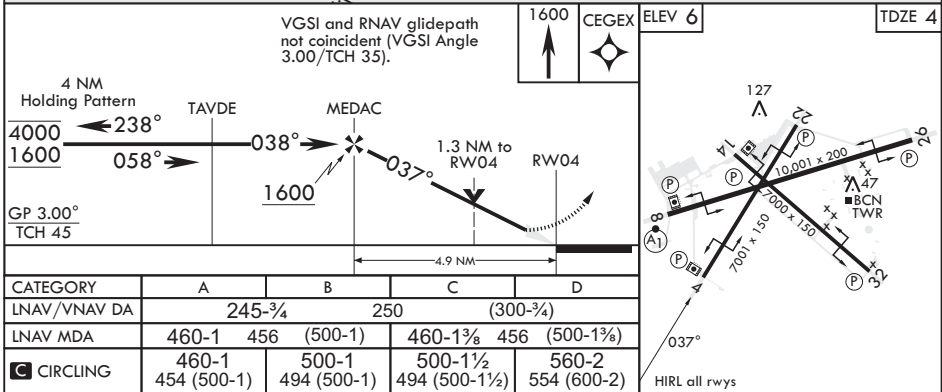

KEY WEST, FLORIDA

RNAV (GPS) RWY 4

APCH CRS 037°	Rwy Idg TDZE Arprt Elev	7001 4 6
------------------	-------------------------------	----------------

-(USN)

KEY WEST NAS (BOCA CHICA FLD) (KNQX)

RNP APCH	MISSED APPROACH: (Do not exceed 230 KIAS until CEGEX.) Climb to 1600 direct CEGEX, track 314° to FISLI, track 229° to SKIPP and hold.
RADAR required	

ATIS* 307.025	APP CON 124.025 313.7	NAVY KEY WEST TOWER* 118.575 340.25	GND CON 121.7 336.45	CLNC DEL 121.2 357.4	ASR/PAR
------------------	--------------------------	--	-------------------------	-------------------------	---------

SE-3, 16 APR 2026 to 14 MAY 2026

SE-3, 16 APR 2026 to 14 MAY 2026

KEY WEST, FLORIDA
Amdt 2 23FEB23

24°34'N - 81°41'W

KEY WEST NAS (BOCA CHICA FLD) (KNQX)

RNAV (GPS) RWY 4