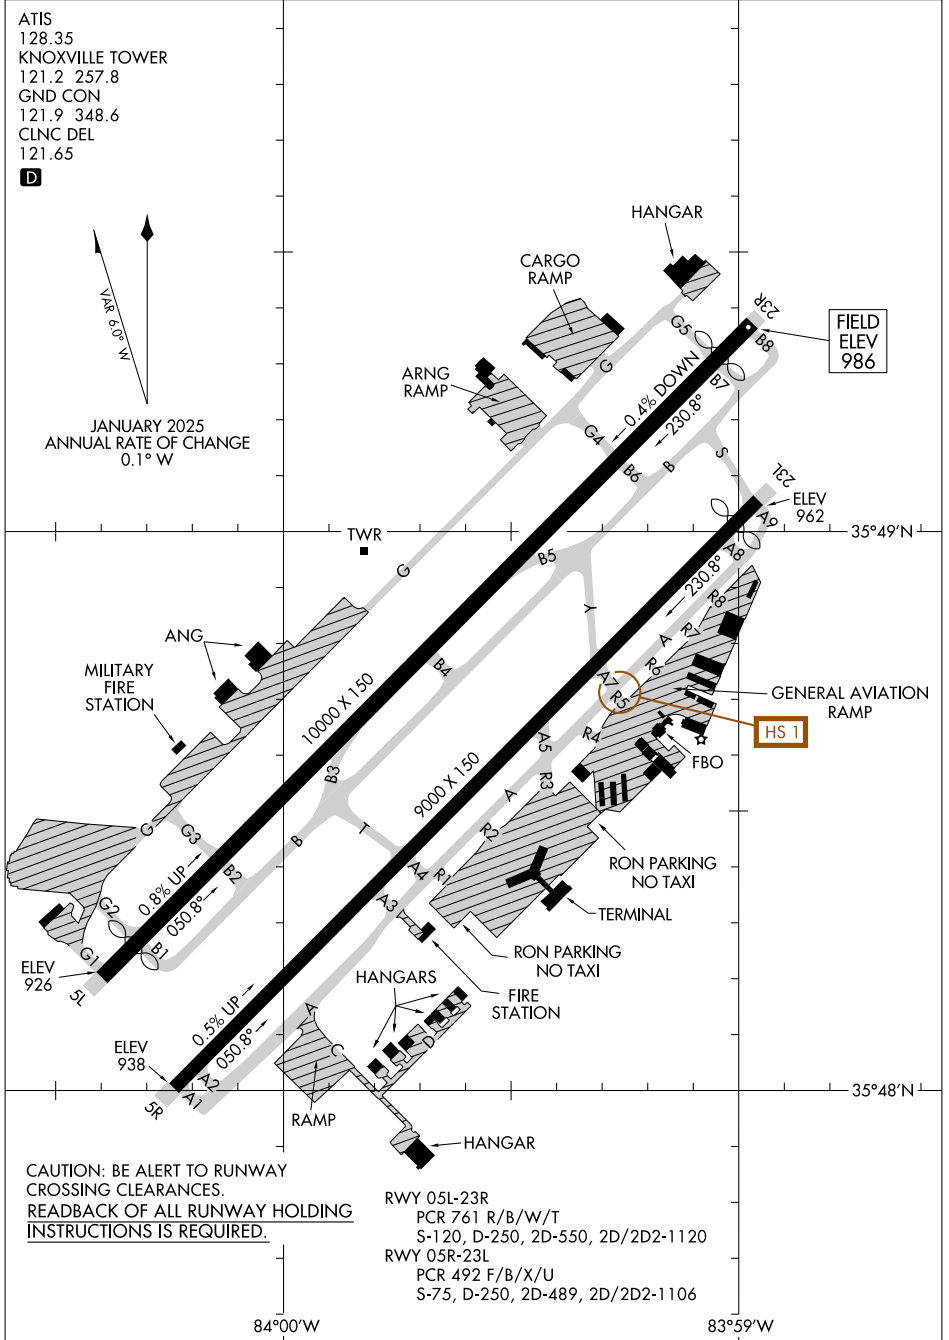

# AIRPORT DIAGRAM

AL-218 (FAA)

MC GHEE TYSON (T'YS)  
KNOXVILLE, TENNESSEE

ATIS  
128.35  
KNOXVILLE TOWER  
121.2 257.8  
GND CON  
121.9 348.6  
CLNC DEL  
121.65

JANUARY 2025  
ANNUAL RATE OF CHANGE  
0.1° W

CAUTION: BE ALERT TO RUNWAY  
CROSSING CLEARANCES.  
REARBACK OF ALL RUNWAY HOLDING  
INSTRUCTIONS IS REQUIRED.

RWY 05L-23R  
PCR 761 R/B/W/T  
S-120, D-250, 2D-550, 2D/2D2-1120  
RWY 05R-23L  
PCR 492 F/B/X/U  
S-75, D-250, 2D-489, 2D/2D2-1106