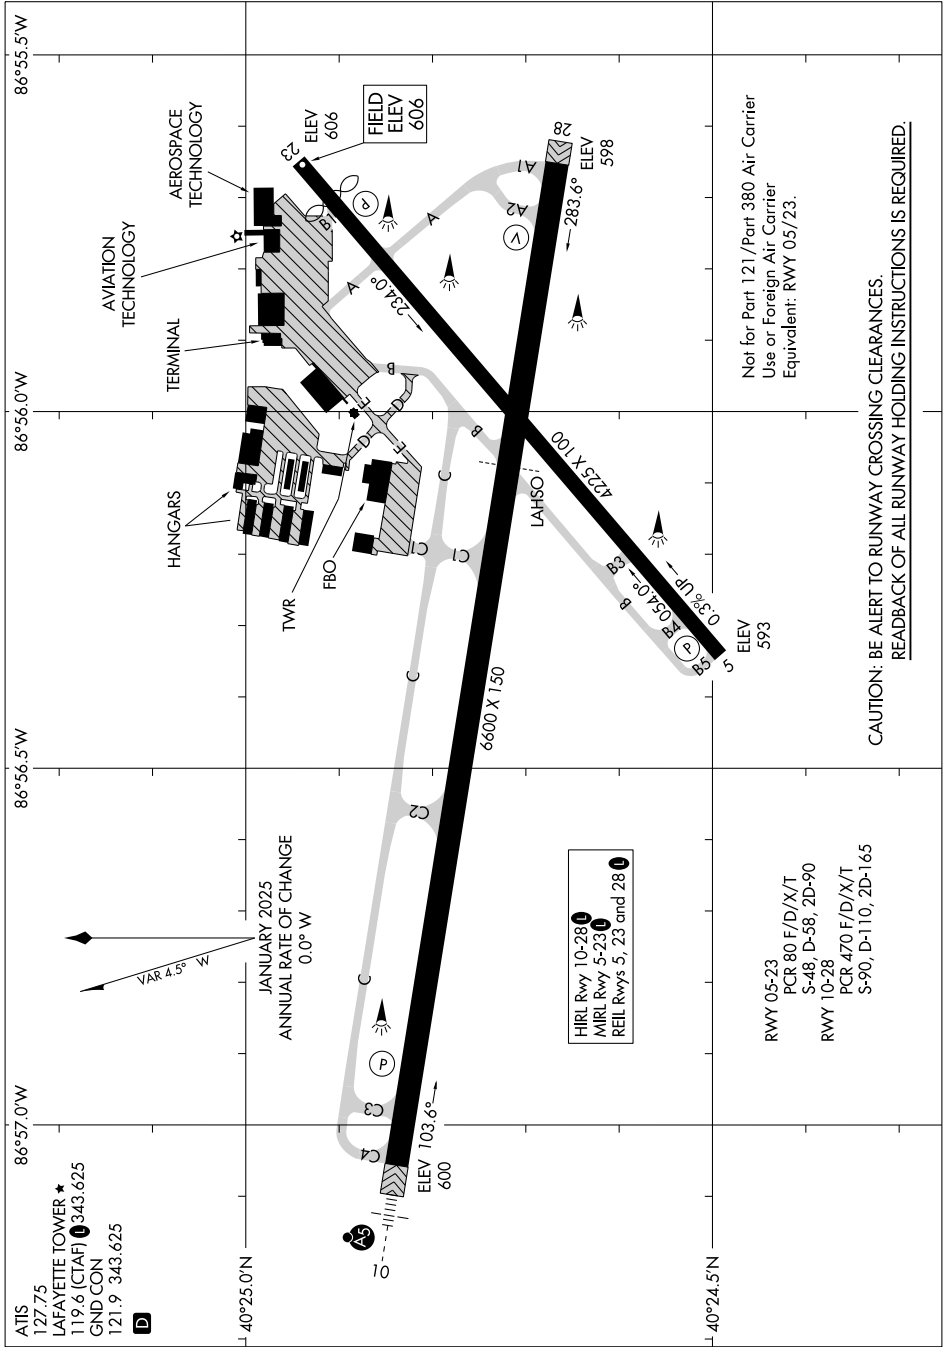

25331

AIRPORT DIAGRAM

AL-220 (FAA)

PURDUE UNIVERSITY (LAF)
LAFAYETTE, INDIANA

EC-2, 16 APR 2026 to 14 MAY 2026

AIRPORT DIAGRAM

25331

LAFAYETTE, INDIANA
PURDUE UNIVERSITY (LAF)

EC-2, 16 APR 2026 to 14 MAY 2026