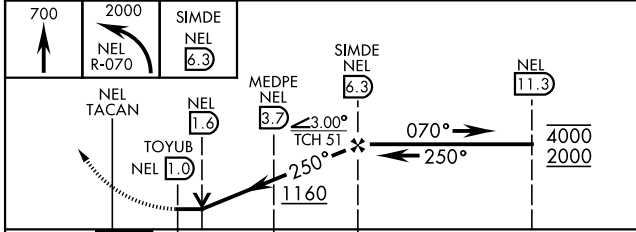

EMERG SAFE ALT 100 NM 4000