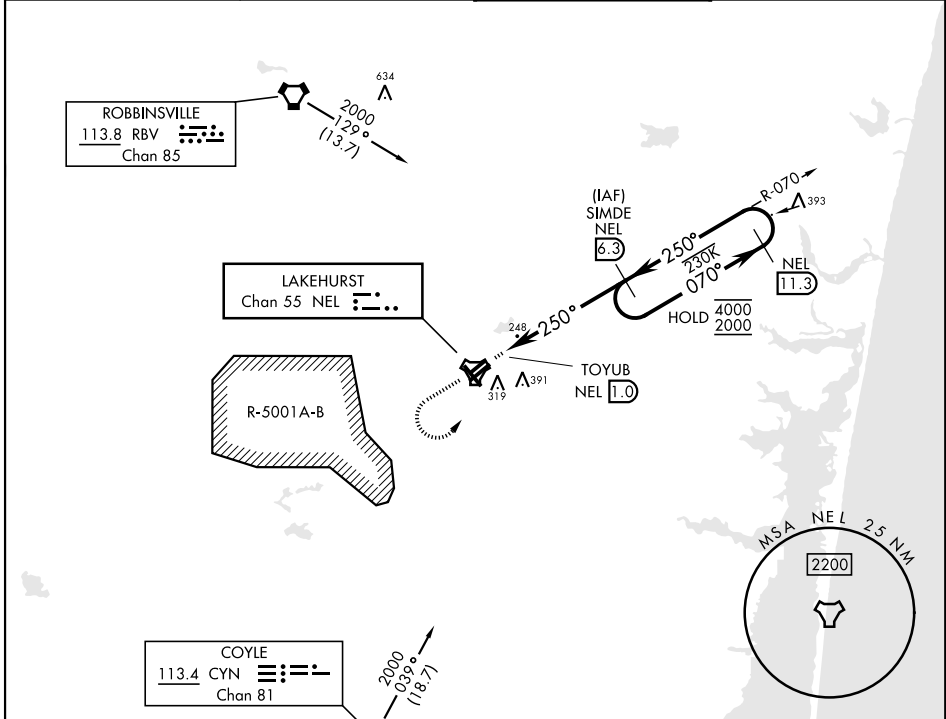

TACAN RWY 24
LAKEHURST MAXFIELD FLD,
(JOINT BASE MC GUIRE DIX LAKEHURST) (KNEL)

TACAN NEL Chan 55	APCH CRS 250°	Rwy Idg 5002
		TDZE 101
		Arprt Elev 101

[USN]

MALSRL
A5
MISSED APPROACH: Climb to 700, then climbing left turn to 2000 to intercept NEL TACAN R-070 to SIMDE and hold, continue climb in hold to 2000.

▼ * When ALS inop increase CAT AB vis to 1 mile, CAT CD vis to 1½ miles.

ATIS ★ 276.525	MC GUIRE APP CON 126.475 363.8	TOWER ★ 127.775 360.2	GND CON 118.375 307.375
-------------------	-----------------------------------	--------------------------	----------------------------

EMERG SAFE ALT 100 NM 4000

ELEV	101	TDZE	101
------	-----	------	-----

CATEGORY	A	B	C	D
S-24*	500-½ 399	(400-½)	500-¾ 399	(400-¾)
CIRCLING	660-1 559 (600-1)	720-1 619 (700-1)	720-1¾ 619 (700-1¾)	720-2 619 (700-2)

HIRL Rwy 6-24
MIRL Rwy 063°-243°

NE-2, 16 APR 2026 to 14 MAY 2026

NE-2, 16 APR 2026 to 14 MAY 2026