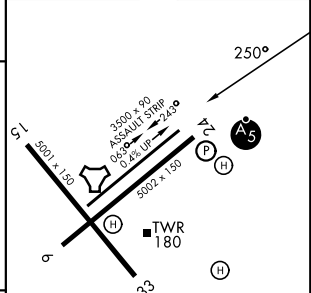

TACAN RWY 24
LAKEHURST MAXFIELD FLD,
(JOINT BASE MC GUIRE DIX LAKEHURST) (KNEL)

TACAN NEL Chan 55	APCH CRS 250°	Rwy Idg 5002
		TDZE 101
		Arprt Elev 101

[USN]

MALSRL
A5
MISSED APPROACH: Climb to 700, then climbing left turn to 2000 to intercept NEL TACAN R-070 to SIMDE and hold, continue climb in hold to 2000.

▼ * When ALS inop increase CAT AB vis to 1 mile, CAT CD vis to 1½ miles.

ATIS ★ 276.525	MC GUIRE APP CON 126.475 363.8	TOWER ★ 127.775 360.2	GND CON 118.375 307.375
-------------------	-----------------------------------	--------------------------	----------------------------

EMERG SAFE ALT 100 NM 4000

ELEV	101	TDZE	101
------	-----	------	-----

CATEGORY	A	B	C	D
S-24*	500-½ 399	(400-½)	500-¾ 399	(400-¾)
CIRCLING	660-1 559 (600-1)	720-1 619 (700-1)	720-1¾ 619 (700-1¾)	720-2 619 (700-2)