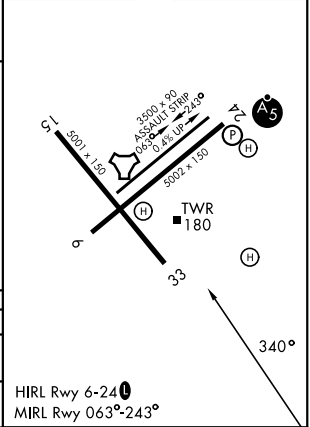

TACAN NEL Chan 55	APCH CRS 340°	Rwy Idg TDZE Arprt Elev 5001 88 101
-----------------------------	-------------------------	---

[USN]

(JOINT BASE MC GUIRE DIX LAKEHURST) (KNEL)

<p>ATIS ★ 276.525</p>		<p>MC GUIRE APP CON 126.475 363.8</p>		<p>TOWER ★ 127.775 360.2</p>		<p>GND CON 118.375 307.375</p>	
----------------------------------	--	---	--	---	--	------------------------------------	--

MISSED APPROACH: Climb to 700, then climbing right turn to 2000 to intercept NEL TACAN R-160 to GEMTE and hold, continue climb in hold to 2000.

NE-2, 16 APR 2026 to 14 MAY 2026

NE-2, 16 APR 2026 to 14 MAY 2026

ELEV	101	TDZE	88
------	-----	------	----

EMERG SAFE ALT 100 NM 4000

CATEGORY	A		B		C		D	
S-33	600-1	512	(500-1)		600-1 $\frac{1}{8}$	512	(500-1 $\frac{1}{8}$)	
CIRCLING	660-1 559 (600-1)	720-1 619 (700-1)	720-1 $\frac{1}{4}$ 619 (700-1 $\frac{1}{4}$)		720-2 619 (700-2)			

HIRL Rwy 6-24
 MIRL Rwy 063°-243°