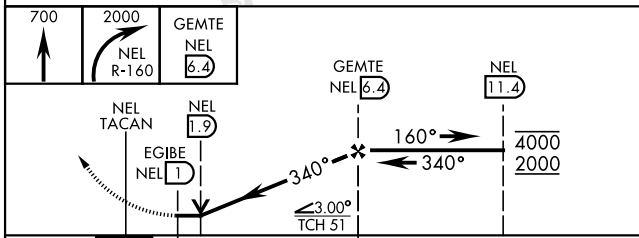

TACAN NEL Chan 55	APCH CRS 340°	Rwy Idg TDZE Arprt Elev 5001 88 101
-----------------------------	-------------------------	---

[USN]

(JOINT BASE MC GUIRE DIX LAKEHURST) (KNEL)

<p>ATIS ★ 276.525</p>		<p>MC GUIRE APP CON 126.475 363.8</p>		<p>TOWER ★ 127.775 360.2</p>		<p>GND CON 118.375 307.375</p>	
----------------------------------	--	---	--	---	--	------------------------------------	--

MISSED APPROACH: Climb to 700, then climbing right turn to 2000 to intercept NEL TACAN R-160 to GEMTE and hold, continue climb in hold to 2000.

NE-2, 16 APR 2026 to 14 MAY 2026

NE-2, 16 APR 2026 to 14 MAY 2026

ELEV	101	TDZE	88
------	-----	------	----

EMERG SAFE ALT 100 NM 4000

CATEGORY	A		B		C		D	
S-33	600-1	512	(500-1)		600-1 $\frac{1}{8}$	512	(500-1 $\frac{1}{8}$)	
CIRCLING	660-1 559 (600-1)	720-1 619 (700-1)	720-1 $\frac{1}{4}$ 619 (700-1 $\frac{1}{4}$)		720-2 619 (700-2)			