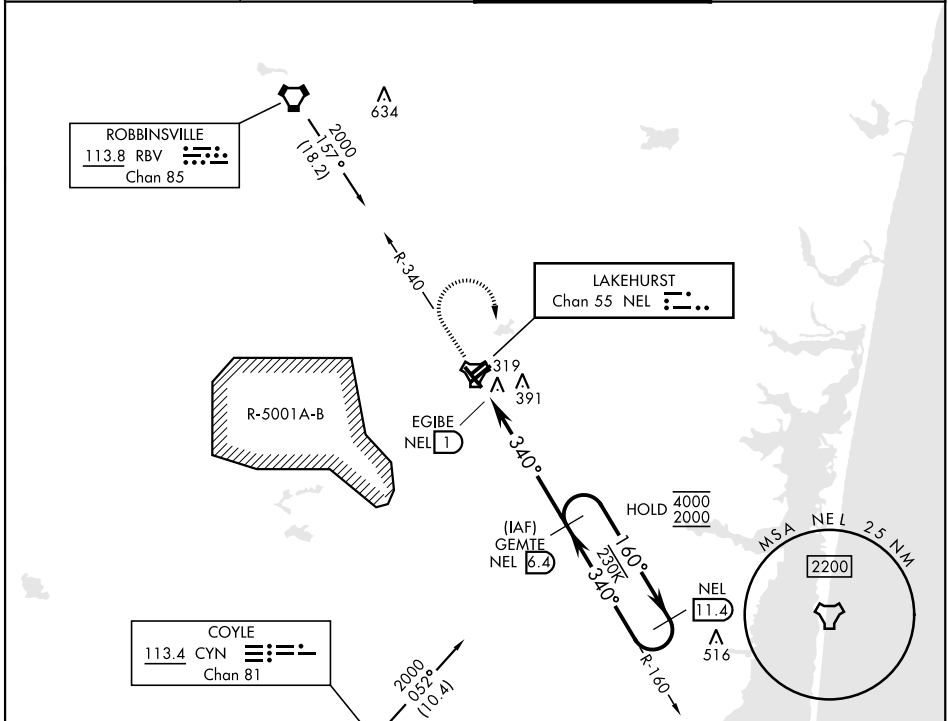

TACAN NEL Chan 55	APCH CRS 340°	Rwy Idg TDZE Arprt Elev 5001 88 101
-----------------------------	-------------------------	---

[USN]

(JOINT BASE MC GUIRE DIX LAKEHURST) (KNEL)

<p>ATIS ★ 276.525</p>		<p>MC GUIRE APP CON 126.475 363.8</p>		<p>TOWER ★ 127.775 360.2</p>		<p>GND CON 118.375 307.375</p>	
----------------------------------	--	---	--	---	--	------------------------------------	--

MISSED APPROACH: Climb to 700, then climbing right turn to 2000 to intercept NEL TACAN R-160 to GEMTE and hold, continue climb in hold to 2000.

NE-2, 16 APR 2026 to 14 MAY 2026

NE-2, 16 APR 2026 to 14 MAY 2026

HIRL Rwy 6-24
 MIRL Rwy 063°-243°