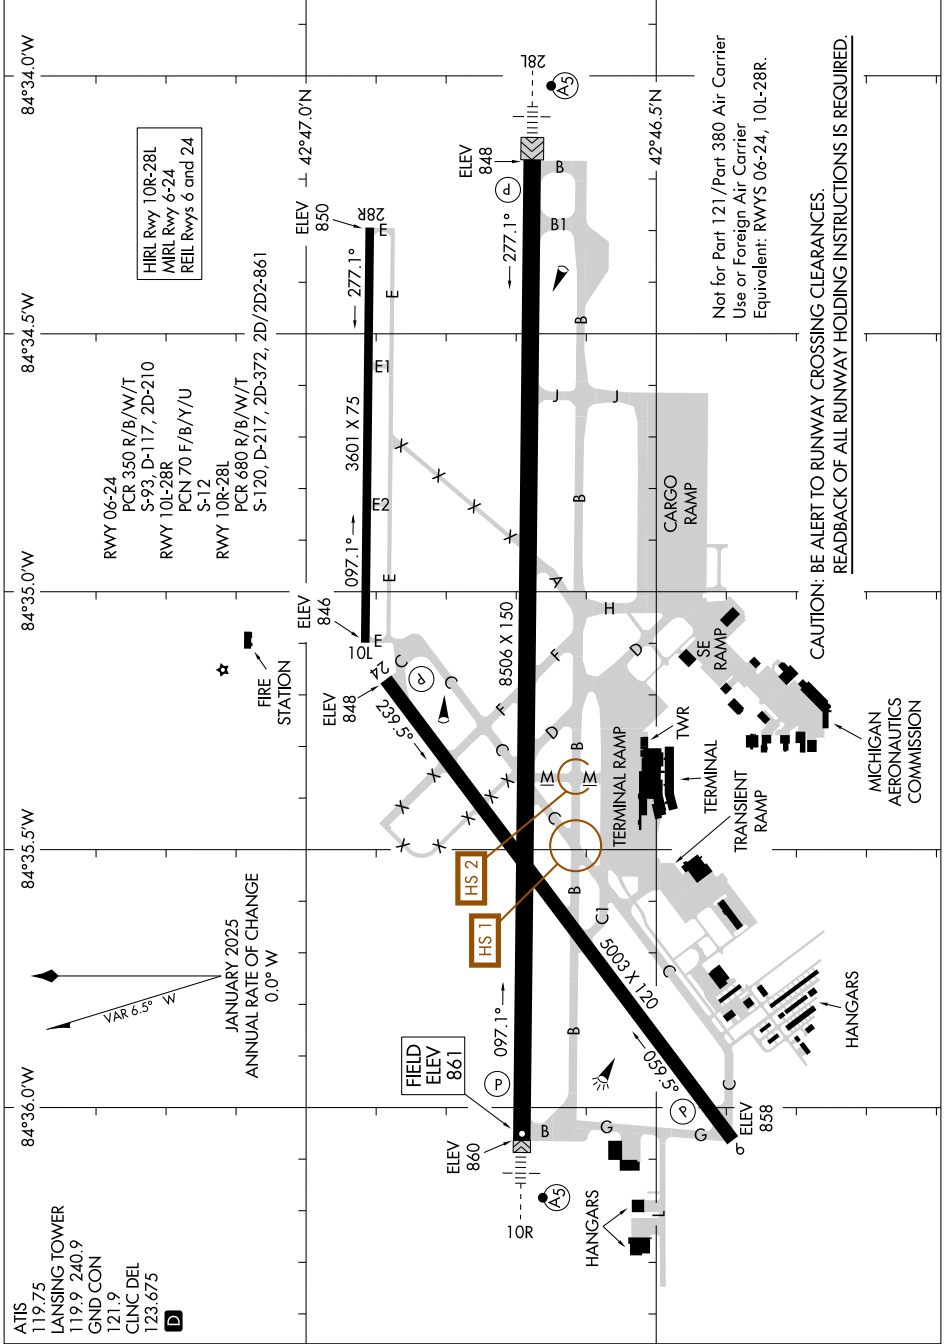

AIRPORT DIAGRAM

AL-224 (FAA)

CAPITAL REGION INTL (L.AN)
LANSING, MICHIGAN

EC-1, 16 APR 2026 to 14 MAY 2026

Not for Part 121/Part 380 Air Carrier
Use or Foreign Air Carrier
Equivalent: RWYS 06-24, 10L-28R.

**CAUTION: BE ALERT TO RUNWAY CROSSING CLEARANCES.
REARBACK OF ALL RUNWAY HOLDING INSTRUCTIONS IS REQUIRED.**

EC-1, 16 APR 2026 to 14 MAY 2026

AIRPORT DIAGRAM

LANSING, MICHIGAN
CAPITAL REGION INTL (L.AN)