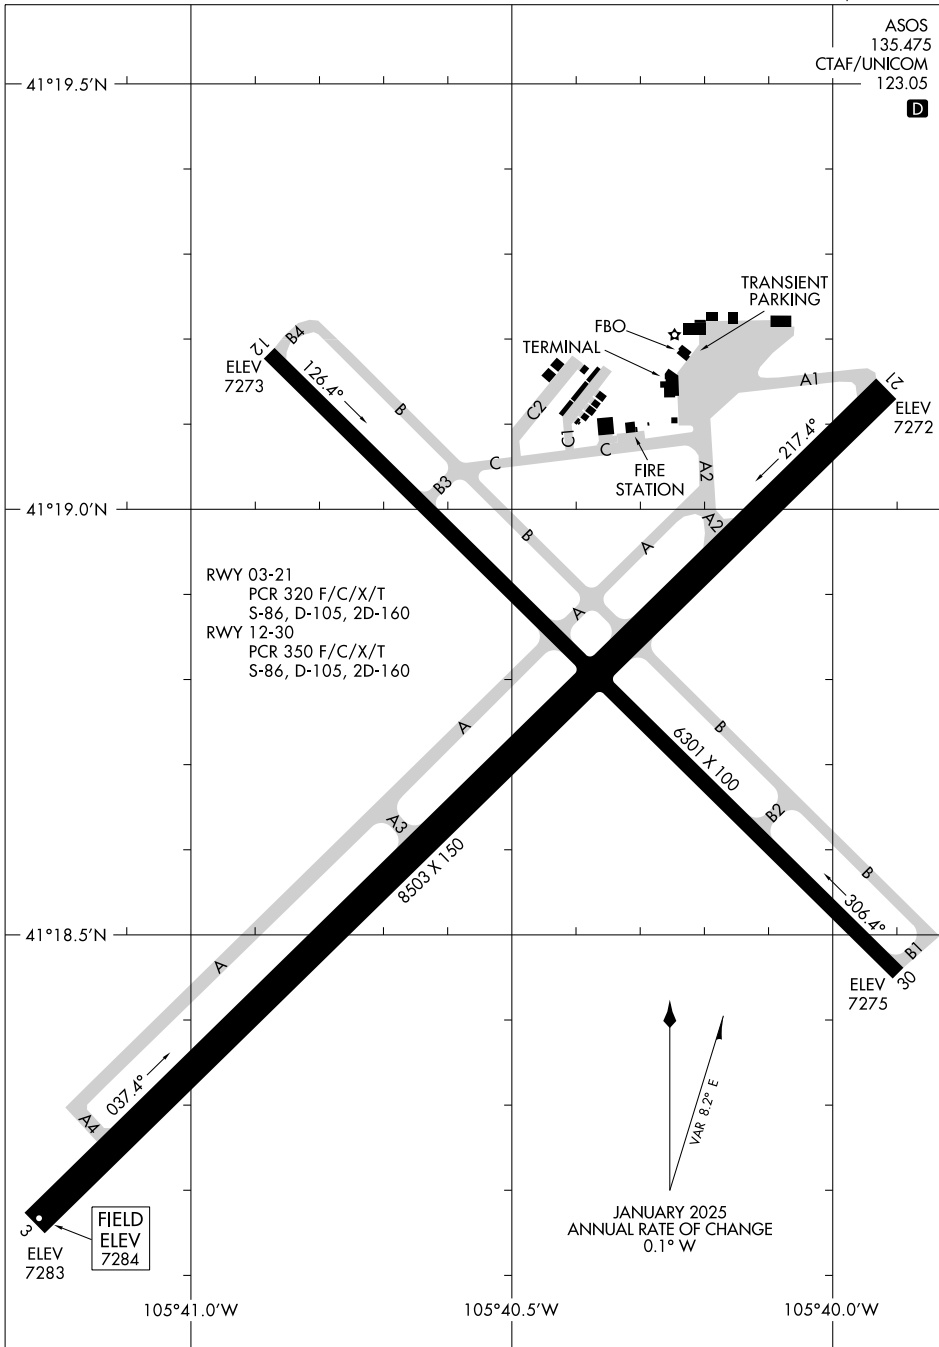

25331

# AIRPORT DIAGRAM

AL-225 (FAA)

LARAMIE RGNL (LAR)  
LARAMIE, WYOMING

ASOS  
135.475  
CTAF/UNICOM  
123.05

**D**

NW-1, 16 APR 2026 to 14 MAY 2026

NW-1, 16 APR 2026 to 14 MAY 2026

# AIRPORT DIAGRAM

25331

LARAMIE, WYOMING  
LARAMIE RGNL (LAR)