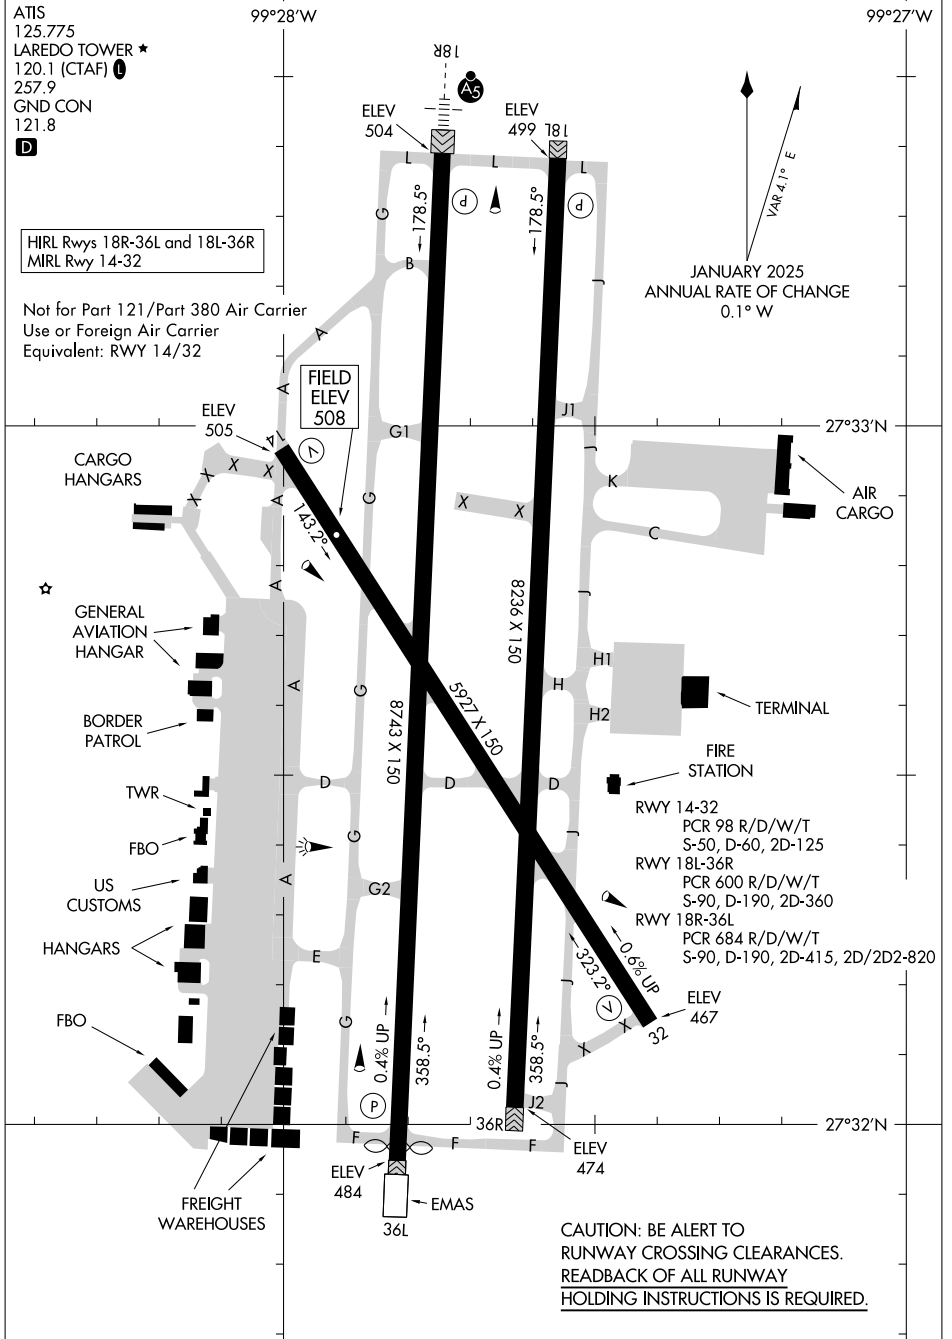

25275

AIRPORT DIAGRAM

AL-226 (FAA)

LAREDO INTL (L.R.D)
LAREDO, TEXAS

SC-3, 16 APR 2026 to 14 MAY 2026

SC-3, 16 APR 2026 to 14 MAY 2026

AIRPORT DIAGRAM

25275