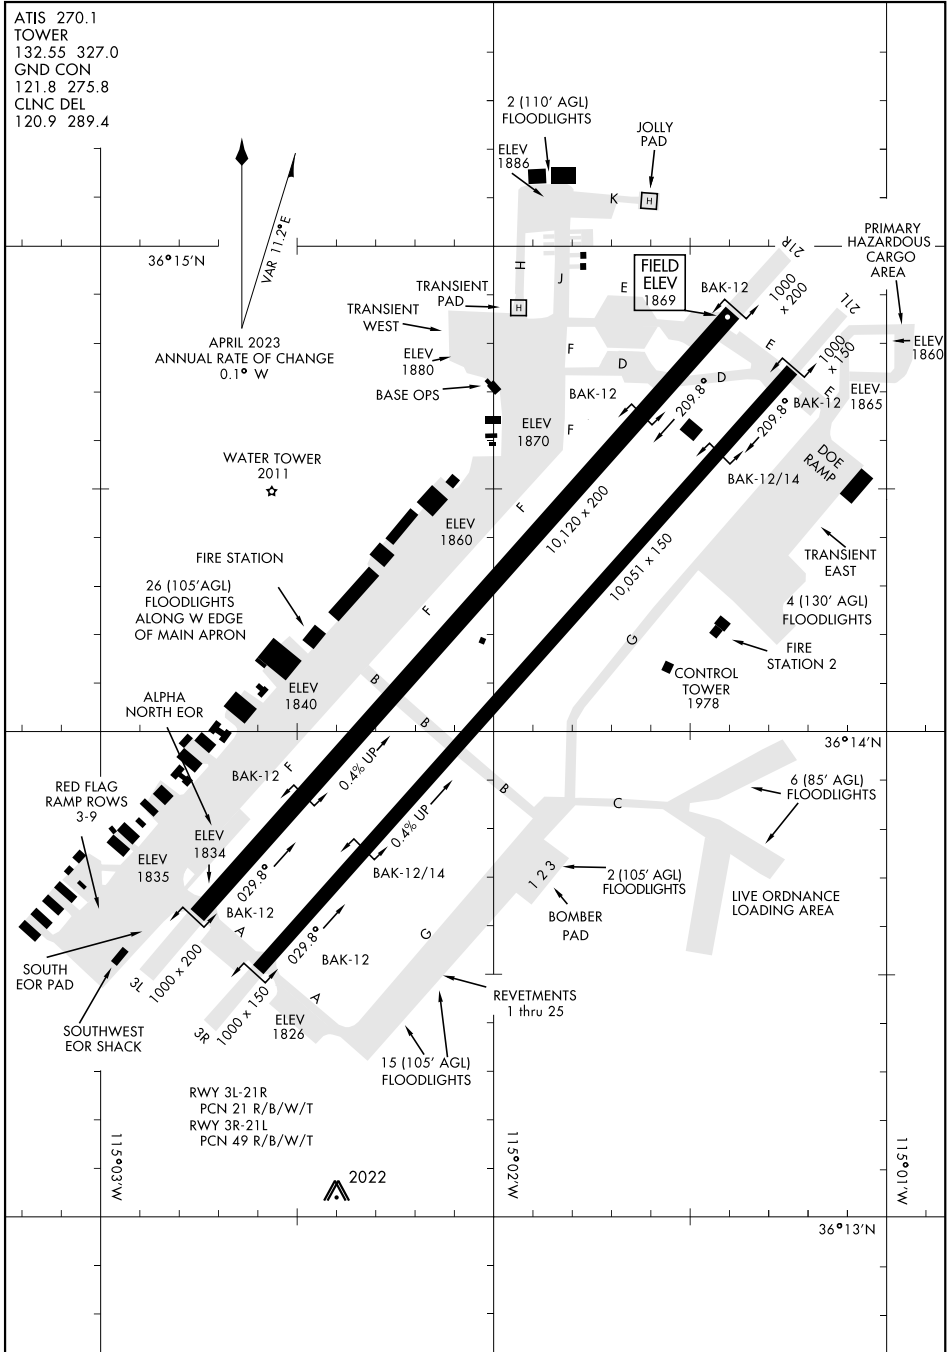

AIRPORT DIAGRAM

[USAF]

NELLIS AFB (KLSV)

LAS VEGAS, NEVADA

SW-4, 16 APR 2026 to 14 MAY 2026

SW-4, 16 APR 2026 to 14 MAY 2026

AIRPORT DIAGRAM

LAS VEGAS, NEVADA

NELLIS AFB (KLSV)