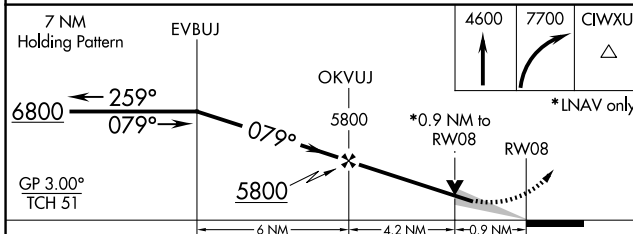

MISSED APPROACH: Climb to 4600, then climbing right turn to 7700 direct CIWXU and hold, continue climb-in-hold to 7700.

ASOS 118.375	SALT LAKE CENTER 133.4 285.4	UNICOM 123.0 (CTAF) ①
------------------------	--	---------------------------------

NW-1, 16 APR 2026 to 14 MAY 2026

NW-1, 16 APR 2026 to 14 MAY 2026

ELEV 4170	D TDZE 4129
------------------	---------------------------

CATEGORY	A	B	C	D
LPV DA		4379- ³ / ₄	250 (300- ³ / ₄)	
LNAV/VNAV DA		4419- ⁷ / ₈	290 (300- ⁷ / ₈)	
LNAV MDA		4460-1	331 (300-1)	
CIRCLING	4680-1 510 (600-1)	4820-1 650 (700-1)	4980-2 ¹ / ₄ 810 (900-2 ¹ / ₄)	5240-3 1070 (1100-3)