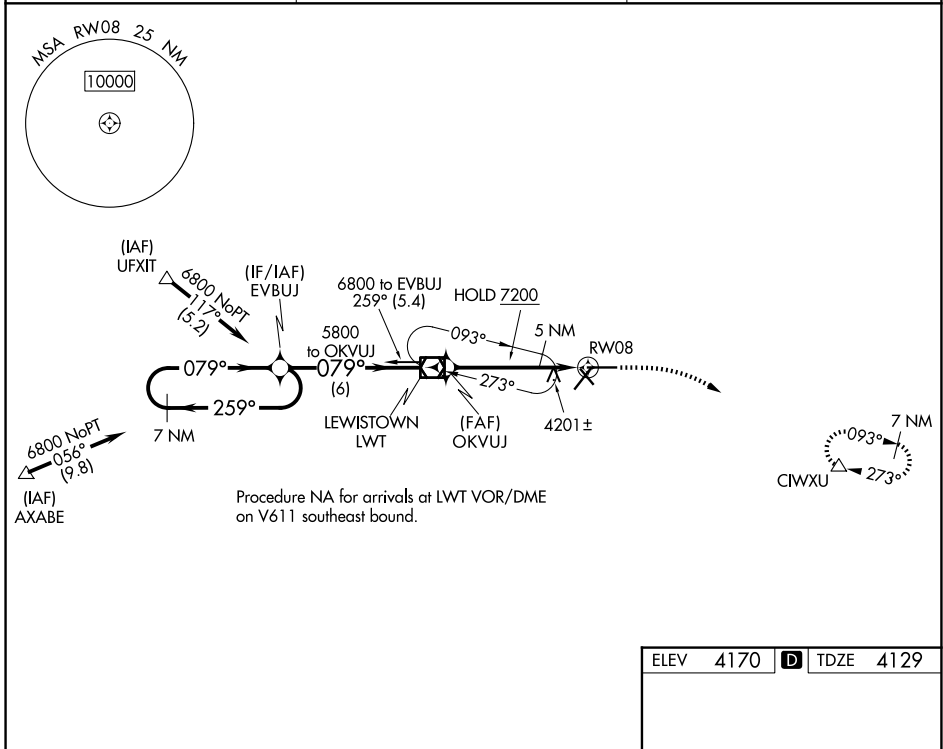

WAAS CH 86700 W08A	APP CRS 079°	Rwy Ldg 6100 TDZE 4129 Apt Elev 4170
--	------------------------	---

RNAV (GPS) RWY 8

LEWISTOWN MUNI (LWT)

⚠ For uncompensated Baro-VNAV systems, LNAV/VNAV NA below -26°C (-14°F) or above 50°C (123°F).
DME/DME RNP-0.3 NA.

MISSED APPROACH: Climb to 4600, then climbing right turn to 7700 direct CIWXU and hold, continue climb-in-hold to 7700.

ASOS 118.375	SALT LAKE CENTER 133.4 285.4	UNICOM 123.0 (CTAF) ①
------------------------	--	---------------------------------

NW-1, 16 APR 2026 to 14 MAY 2026

NW-1, 16 APR 2026 to 14 MAY 2026

ELEV 4170	D TDZE 4129
------------------	---------------------------

CATEGORY	A	B	C	D
LPV DA		4379- ³ / ₄	250 (300- ³ / ₄)	
LNAV/VNAV DA		4419- ⁷ / ₈	290 (300- ⁷ / ₈)	
LNAV MDA		4460-1	331 (300-1)	
CIRCLING	4680-1 510 (600-1)	4820-1 650 (700-1)	4980-2 ¹ / ₄ 810 (900-2 ¹ / ₄)	5240-3 1070 (1100-3)

REIL Rwy 8 and 26 ①
MIRL Rwy 8-26 and 13-31 ①