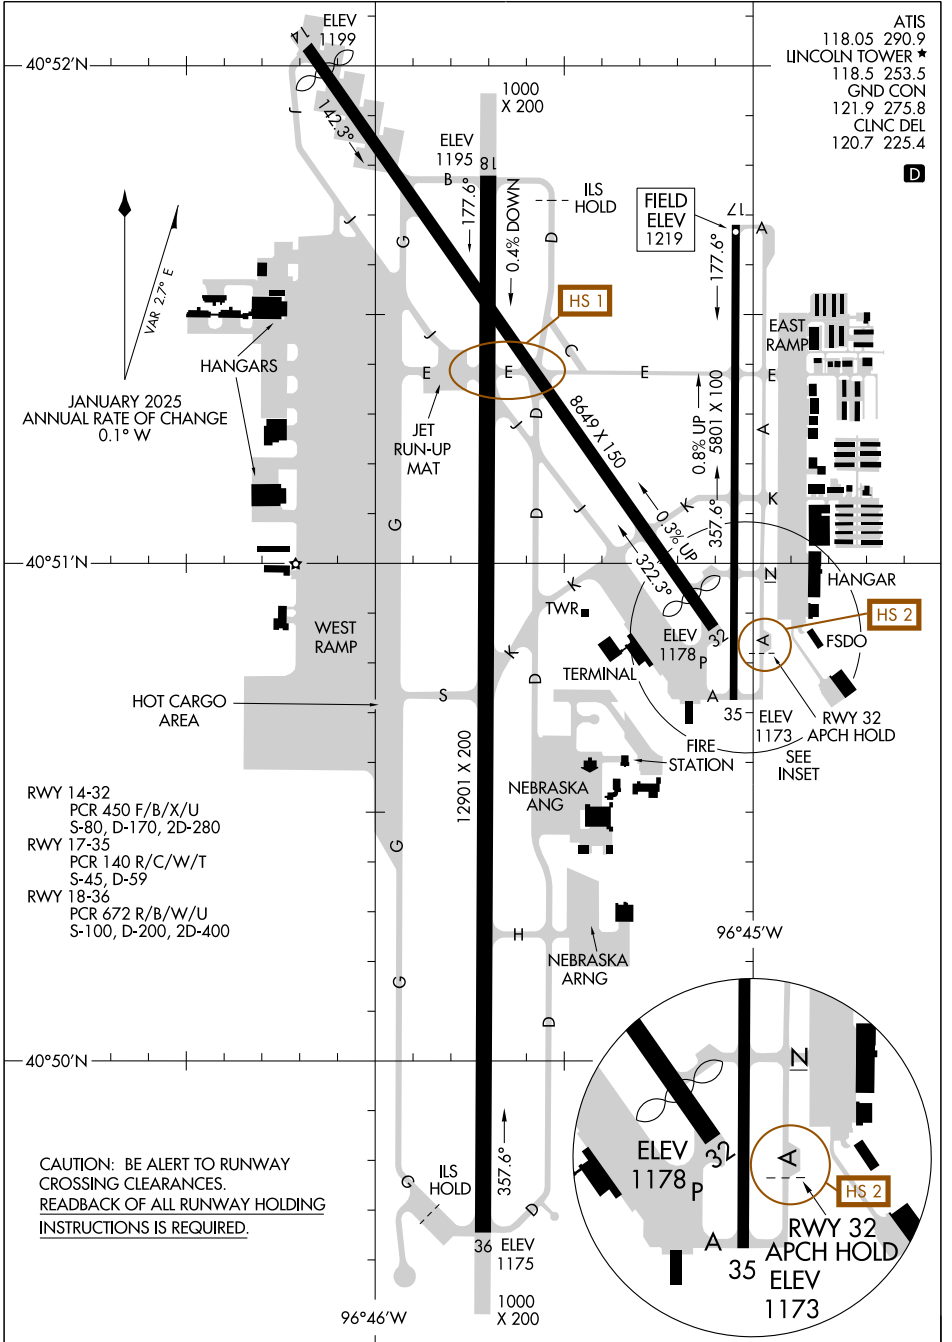

25331

AIRPORT DIAGRAM

AL-232 (FAA)

LINCOLN (LNK)
LINCOLN, NEBRASKA

NC-2, 16 APR 2026 to 14 MAY 2026

NC-2, 16 APR 2026 to 14 MAY 2026

AIRPORT DIAGRAM

25331

LINCOLN, NEBRASKA
LINCOLN (LNK)