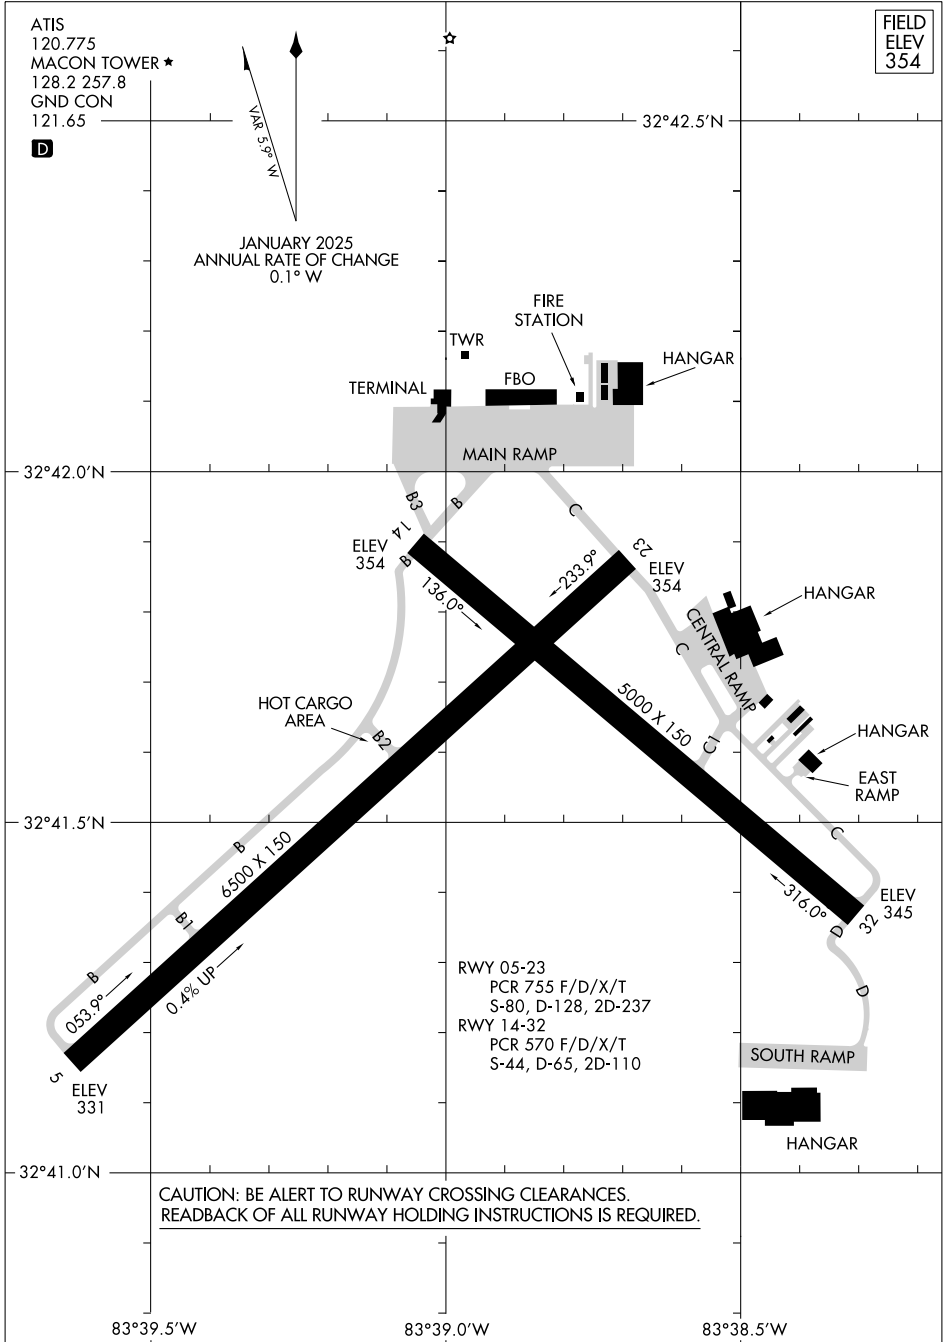

AIRPORT DIAGRAM

MIDDLE GEORGIA RGNL (MCN)
MACON, GEORGIA

AL-243 (FAA)

SE-4, 16 APR 2026 to 14 MAY 2026

SE-4, 16 APR 2026 to 14 MAY 2026

AIRPORT DIAGRAM

Macon, Georgia
Middle Georgia RGNL (MCN)