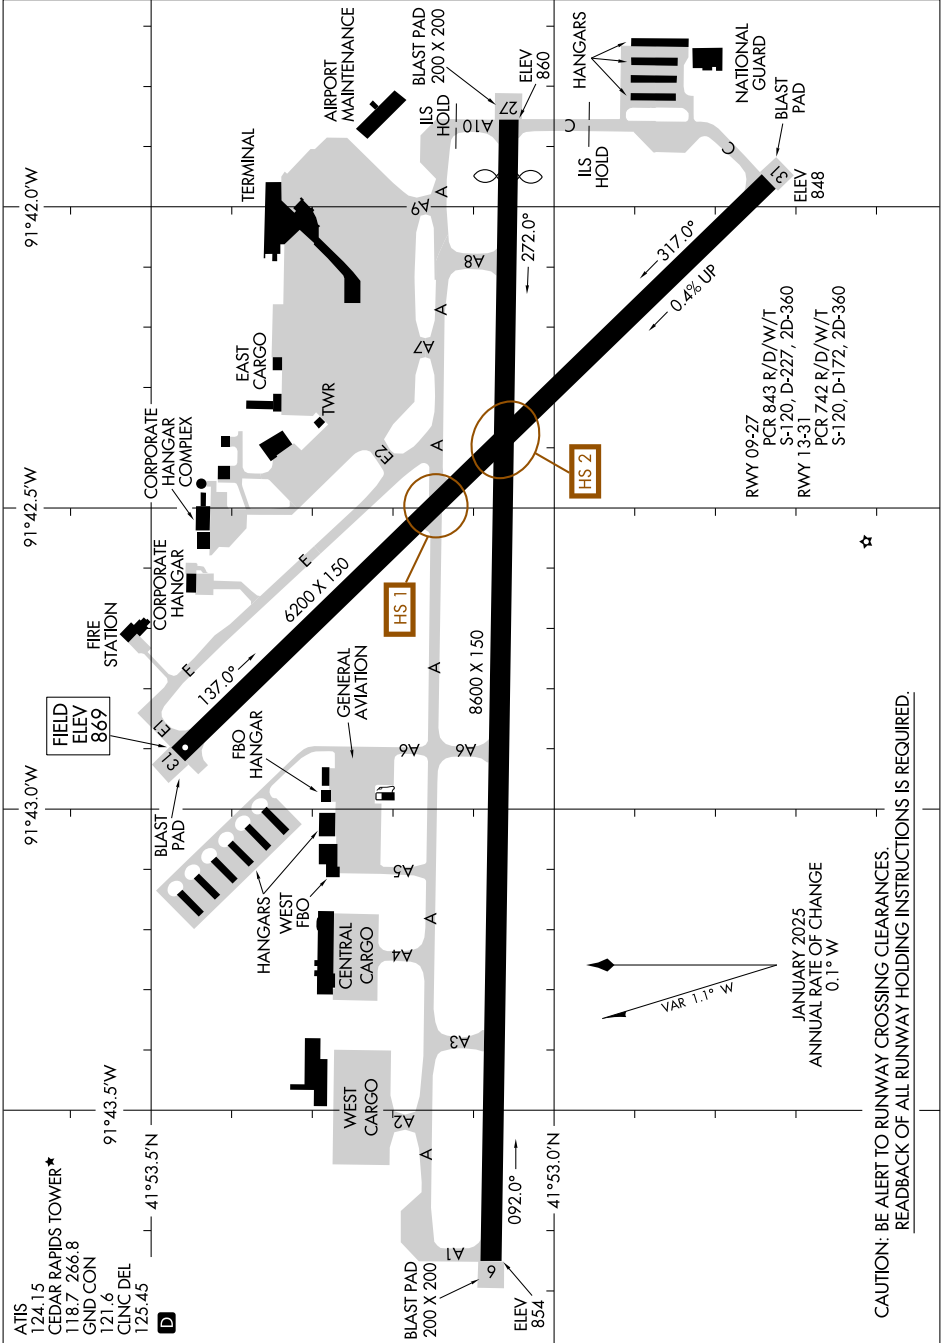

AIRPORT DIAGRAM

THE EASTERN IOWA (CID)
CEDAR RAPIDS, IOWA

AL-250 (FAA)

NC-3, 16 APR 2026 to 14 MAY 2026

AIRPORT DIAGRAM

CEDAR RAPIDS, IOWA
THE EASTERN IOWA (CID)

CAUTION: BE ALERT TO RUNWAY CROSSING CLEARANCES.
READBACK OF ALL RUNWAY HOLDING INSTRUCTIONS IS REQUIRED.

JANUARY 2025
ANNUAL RATE OF CHANGE
0.1° W

NC-3, 16 APR 2026 to 14 MAY 2026