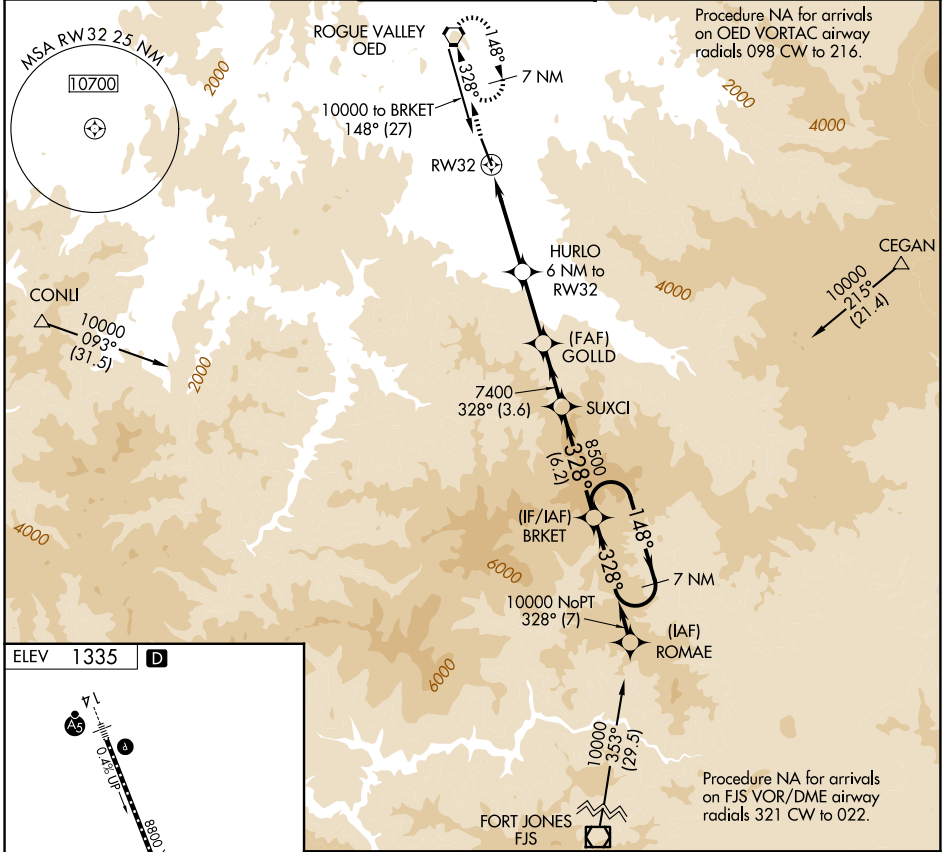

APP CRS 328°	Rwy Ldg TDZE Apt Elev	N/A N/A 1335
------------------------	-----------------------------	---

RNAV (GPS)-D

ROGUE VALLEY INTL/MEDFORD (MFR)

RNP APCH.		MISSED APPROACH: Climb to 7800 direct OED VORTAC and hold, continue climb-in-hold to 7800.	
Circling NA for Cats C and D northeast of Rwy 14-32.			

ATIS 127.25	CASCADE APP CON * 124.3 379.9	MEDFORD TOWER * 119.4 (CTAF) 257.8	GND CON 121.8	UNICOM 122.95
-----------------------	---	--	-------------------------	-------------------------

CATEGORY	A	B	C	D
CIRCLING	3600-1¼ 2265 (2300-1¼)	3600-1½ 2265 (2300-1½)	3600-3	2265 (2300-3)

NW-1, 16 APR 2026 to 14 MAY 2026

NW-1, 16 APR 2026 to 14 MAY 2026