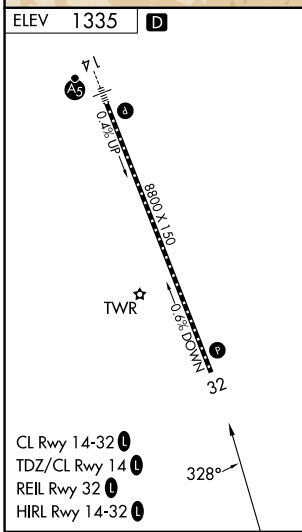

APP CRS 328°	Rwy Ldg TDZE Apt Elev	N/A N/A 1335
------------------------	-----------------------------	---

RNAV (GPS)-D

ROGUE VALLEY INTL/MEDFORD (MFR)

RNP APCH.		MISSED APPROACH: Climb to 7800 direct OED VORTAC and hold, continue climb-in-hold to 7800.	
Circling NA for Cats C and D northeast of Rwy 14-32.			

ATIS 127.25	CASCADE APP CON * 124.3 379.9	MEDFORD TOWER * 119.4 (CTAF) 257.8	GND CON 121.8	UNICOM 122.95
-----------------------	---	--	-------------------------	-------------------------

CATEGORY	A	B	C	D
CIRCLING	3600-1¼ 2265 (2300-1¼)	3600-1½ 2265 (2300-1½)	3600-3	2265 (2300-3)