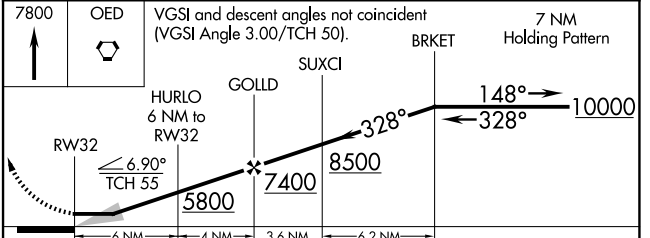

APP CRS 328°	Rwy Ldg TDZE Apt Elev	N/A N/A 1335
------------------------	-----------------------------	---

RNAV (GPS)-D

ROGUE VALLEY INTL/MEDFORD (MFR)

RNP APCH.		MISSED APPROACH: Climb to 7800 direct OED VORTAC and hold, continue climb-in-hold to 7800.	
Circling NA for Cats C and D northeast of Rwy 14-32.			

ATIS 127.25	CASCADE APP CON * 124.3 379.9	MEDFORD TOWER * 119.4 (CTAF) 257.8	GND CON 121.8	UNICOM 122.95
-----------------------	---	--	-------------------------	-------------------------

CATEGORY	A	B	C	D
CIRCLING	3600-1¼ 2265 (2300-1¼)	3600-1½ 2265 (2300-1½)	3600-3	2265 (2300-3)