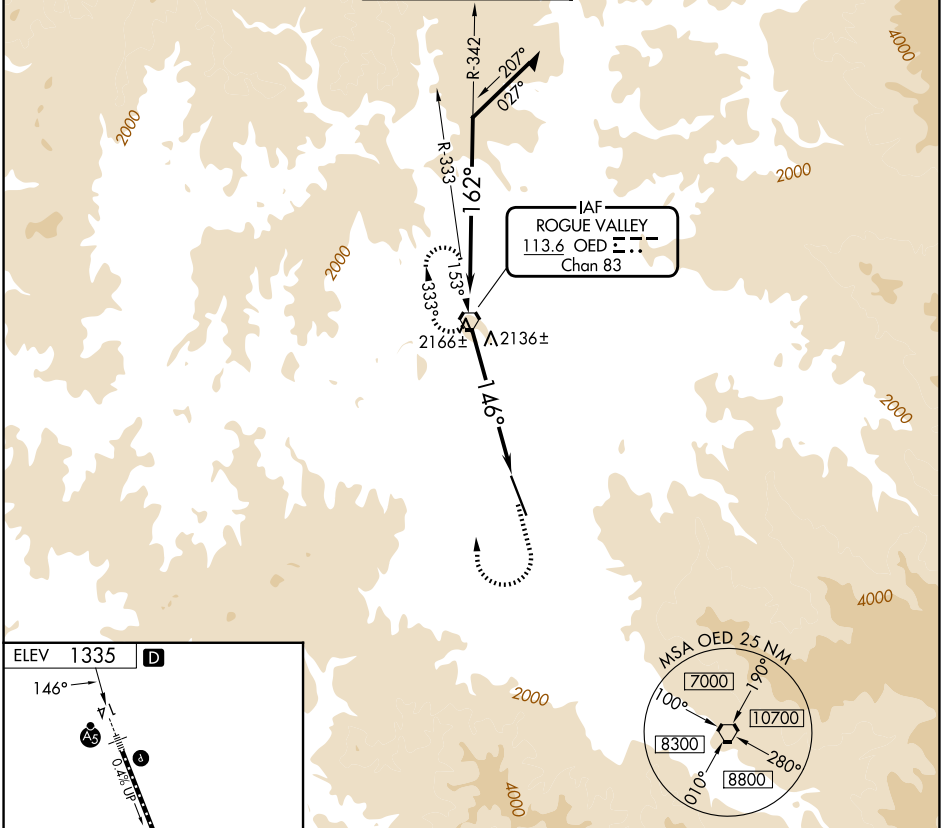

VORTAC OED <b>113.6</b> Chan <b>83</b>	APP CRS <b>146°</b>	Rwy Ldg TDZE Apt Elev <b>N/A</b> <b>N/A</b> <b>1335</b>
--	------------------------	--

# VOR-A

ROGUE VALLEY INTL/MEDFORD (MFR)

**⚠** If local altimeter setting not received, procedure NA.  
**⚠** Circling NA for Cats C and D northeast of Rwy 14-32.  
**⚠** -2°C

MISSED APPROACH: Climb to 2900 then climbing right turn to 6400 direct OED VORTAC and hold, continue climb-in-hold to 6400.

NW-1, 16 APR 2026 to 14 MAY 2026

NW-1, 16 APR 2026 to 14 MAY 2026