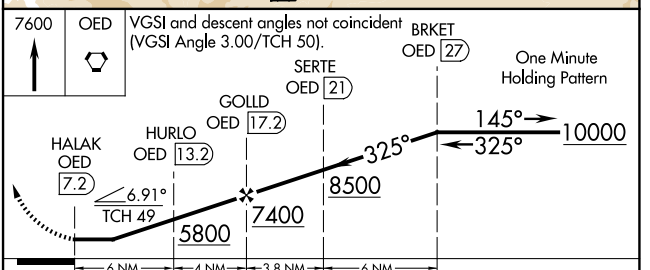

CATEGORY	A	B	C	D
CIRCLING	3600-1¼ 2265 (2300-1¼)	3600-1½ 2265 (2300-1½)	3600-3	2265 (2300-3)

NW-1, 16 APR 2026 to 14 MAY 2026

NW-1, 16 APR 2026 to 14 MAY 2026