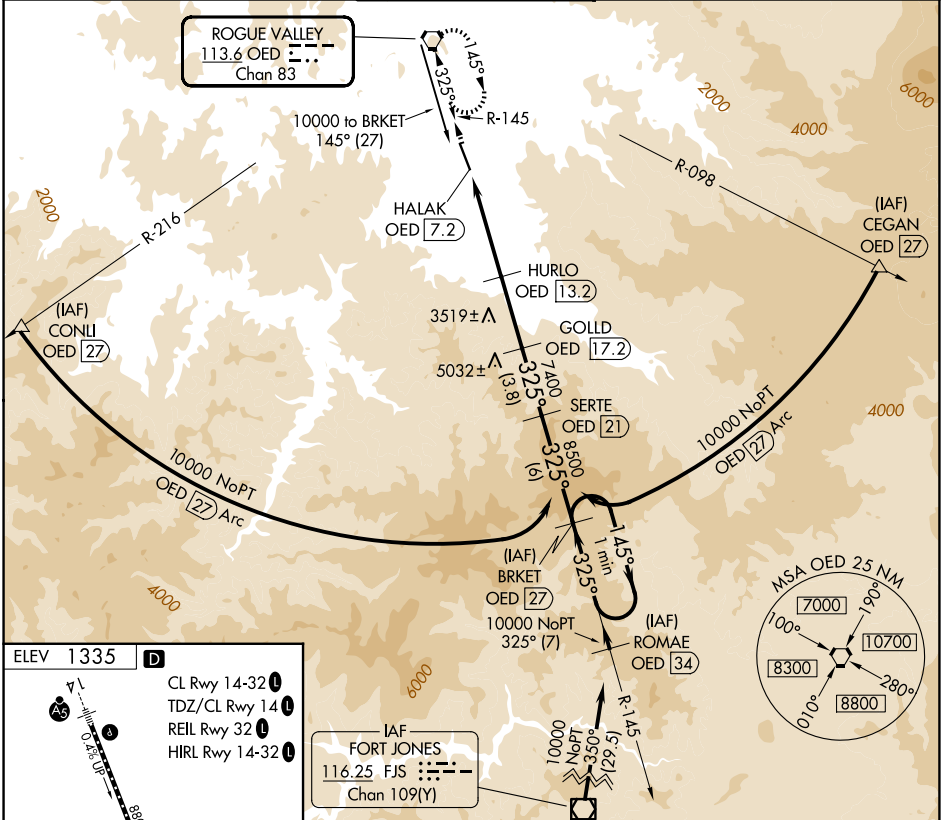

VORTAC OED <b>113.6</b> Chan <b>83</b>	APP CRS <b>325°</b>	Rwy Ldg TDZE Apt Elev <b>1335</b>	N/A N/A N/A
--	------------------------	--	-------------------

# VOR/DME-C

ROGUE VALLEY INTL/MEDFORD (MFR)

**V** Circling NA for Cats C and D northeast of Rwy 14-32.  
**A** -2°C  
**MISSED APPROACH:** Climb to 7600 direct OED VORTAC and hold, continue climb-in-hold to 7600.

ELEV 1335 **D**

- CL Rwy 14-32
- TDZ/CL Rwy 14
- REIL Rwy 32
- HIRL Rwy 14-32

325°

CATEGORY	A	B	C	D
CIRCLING	3600-1¼ 2265 (2300-1¼)	3600-1½ 2265 (2300-1½)	3600-3	2265 (2300-3)

NW-1, 16 APR 2026 to 14 MAY 2026

NW-1, 16 APR 2026 to 14 MAY 2026