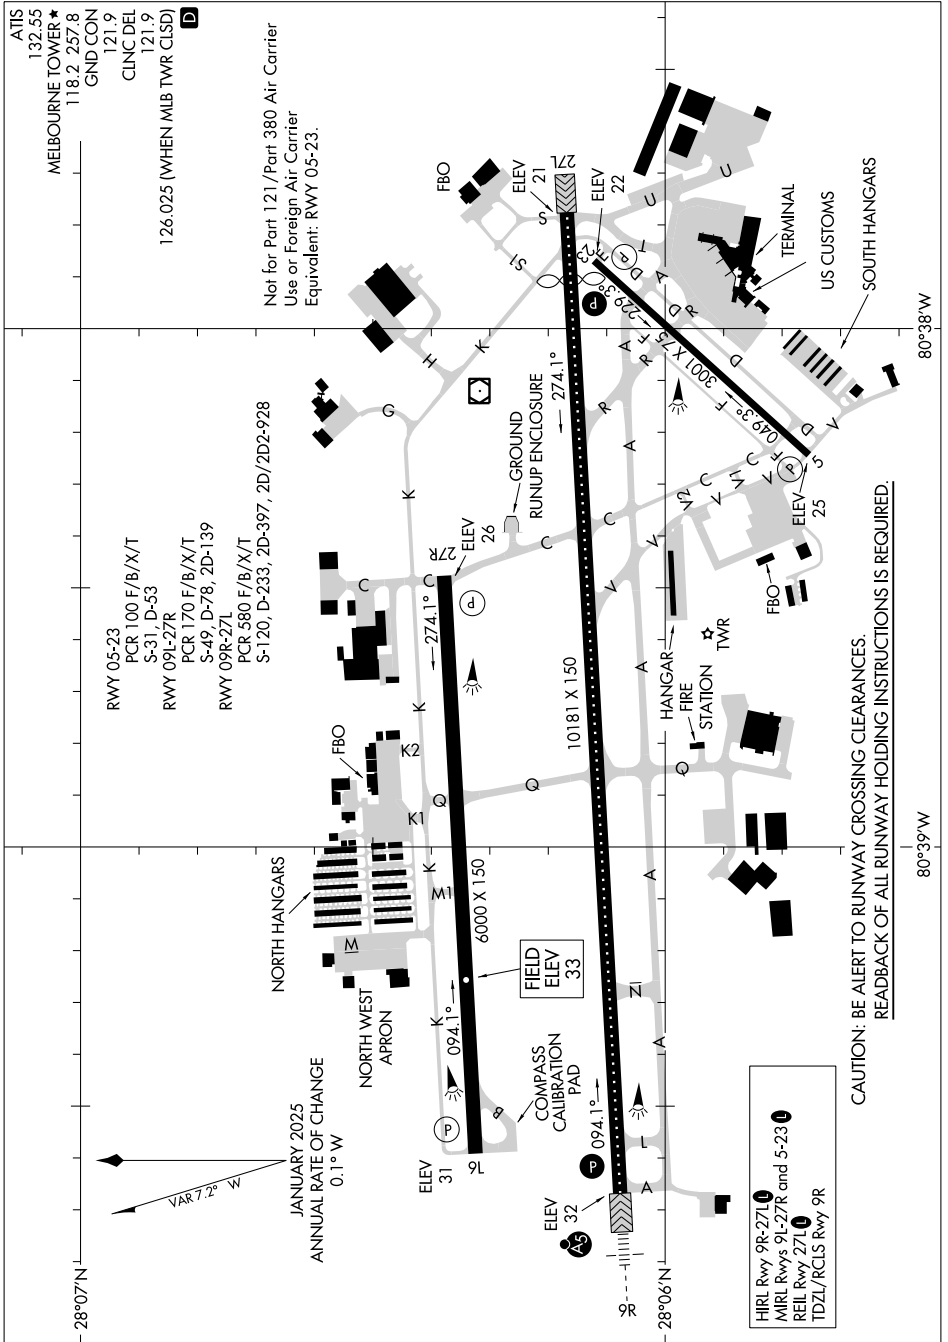

AIRPORT DIAGRAM

AL-252 (FAA)

MELBOURNE ORLANDO INTL (MLB)
MELBOURNE, FLORIDA

SE-3, 16 APR 2026 to 14 MAY 2026

AIRPORT DIAGRAM

MELBOURNE, FLORIDA
MELBOURNE ORLANDO INTL (MLB)

SE-3, 16 APR 2026 to 14 MAY 2026

CAUTION: BE ALERT TO RUNWAY CROSSING CLEARANCES.
READBACK OF ALL RUNWAY HOLDING INSTRUCTIONS IS REQUIRED.

HIRL Rwy 9R-27L
MIRL Rwys 9L-27R and 5-23
REL Rwy 27L
TDZL/RCLS Rwy 9R