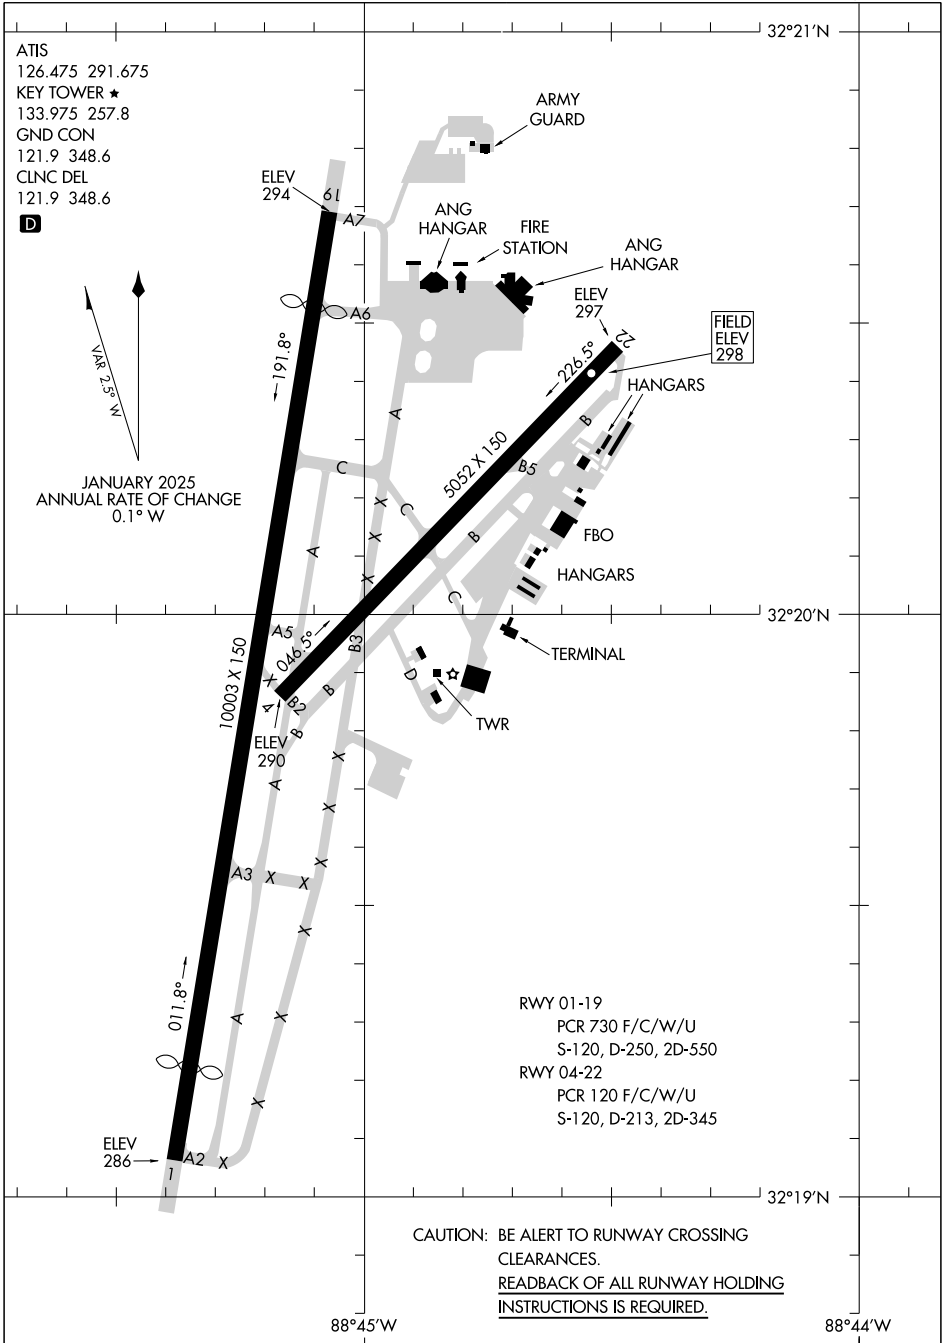

# AIRPORT DIAGRAM

AL-254 (FAA)

KEY FLD (MEI)  
MERIDIAN, MISSISSIPPI

ATIS  
 126.475 291.675  
 KEY TOWER ★  
 133.975 257.8  
 GND CON  
 121.9 348.6  
 CLNC DEL  
 121.9 348.6

**D**

JANUARY 2025  
 ANNUAL RATE OF CHANGE  
 0.1° W

SC-4, 16 APR 2026 to 14 MAY 2026

RWY 01-19  
 PCR 730 F/C/W/U  
 S-120, D-250, 2D-550  
 RWY 04-22  
 PCR 120 F/C/W/U  
 S-120, D-213, 2D-345

CAUTION: BE ALERT TO RUNWAY CROSSING  
 CLEARANCES.  
READBACK OF ALL RUNWAY HOLDING  
 INSTRUCTIONS IS REQUIRED.

SC-4, 16 APR 2026 to 14 MAY 2026

# AIRPORT DIAGRAM