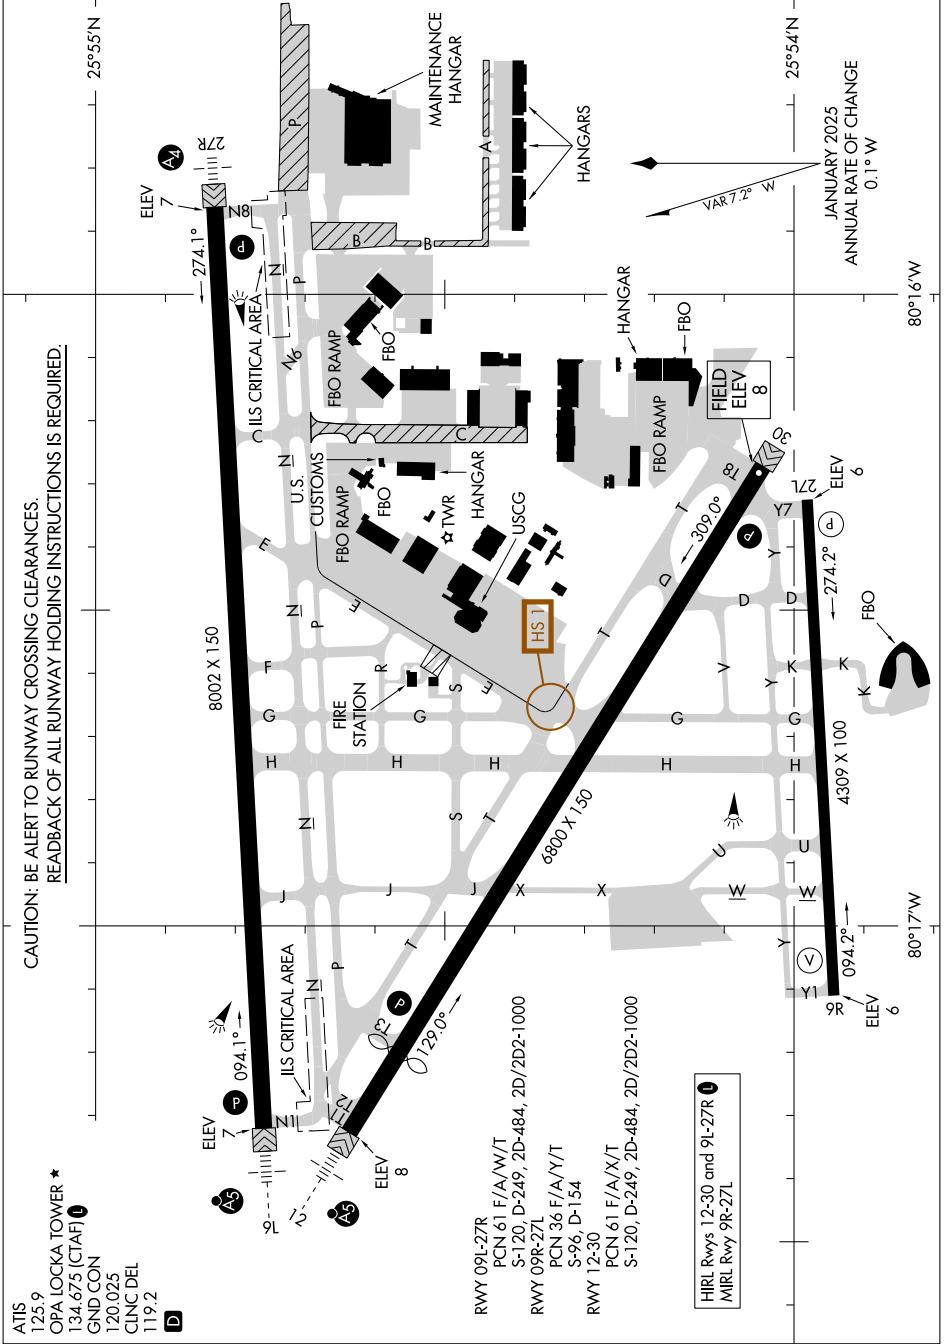

AIRPORT DIAGRAM

AL-256 (FAA)

MIAMI-OPA LOCKA EXEC (OPF)
MIAMI, FLORIDA

SE-3, 16 APR 2026 to 14 MAY 2026

AIRPORT DIAGRAM

MIAMI, FLORIDA
MIAMI-OPA LOCKA EXEC (OPF)

SE-3, 16 APR 2026 to 14 MAY 2026