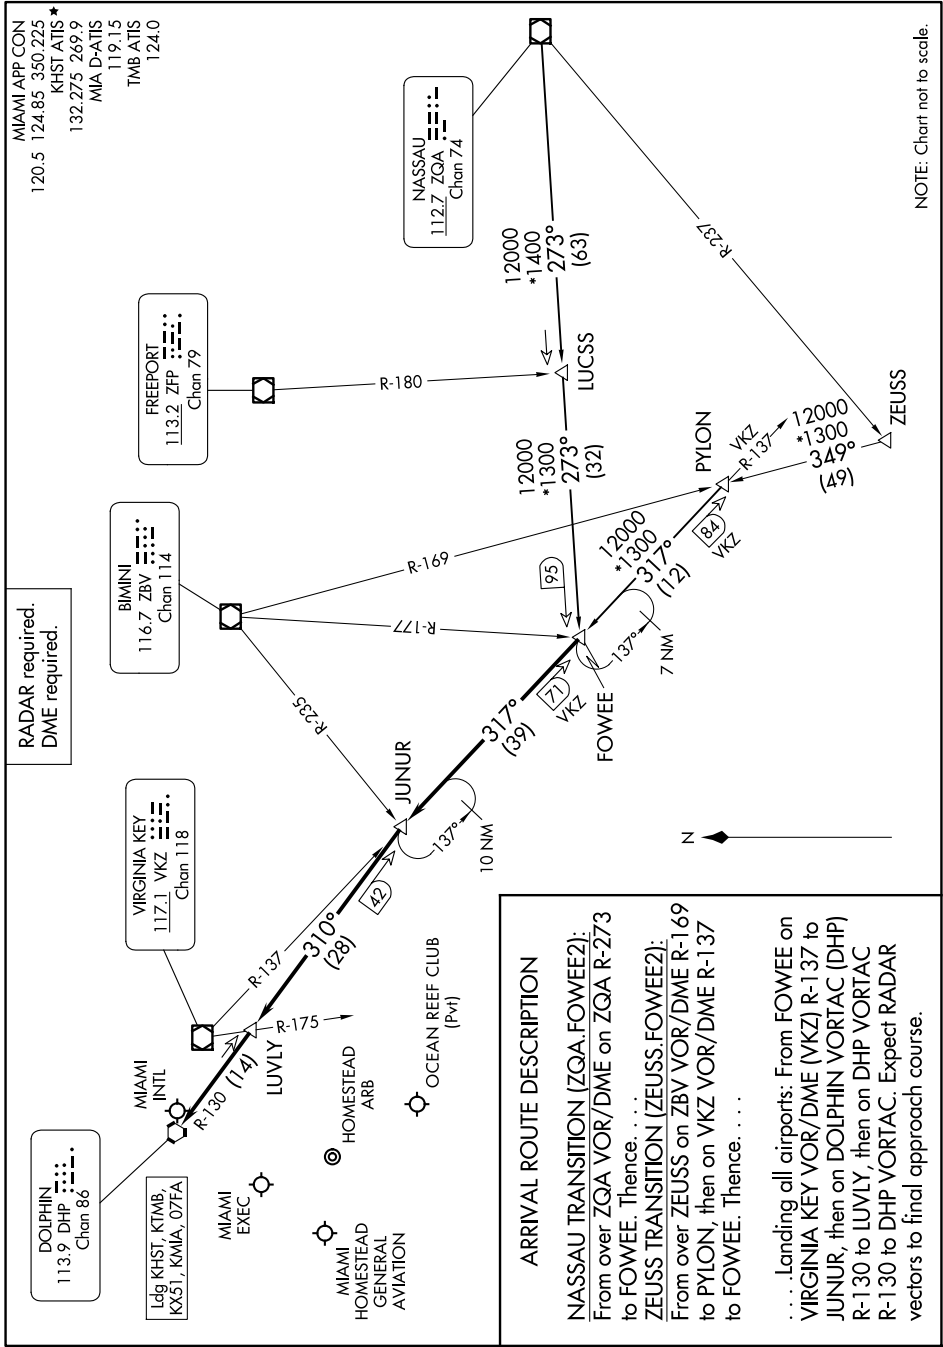

# FOWEE TWO ARRIVAL

# FOWEE TWO ARRIVAL

SE-3, 16 APR 2026 to 14 MAY 2026

SE-3, 16 APR 2026 to 14 MAY 2026

NOTE: Chart not to scale.

MIAMI APP CON  
120.5 124.85 350 225  
KHST ATIS \*  
132.275 269.9  
MIA D-ATIS  
119.15  
TMB ATIS  
124.0

RADAR required.  
DME required.

DOLPHIN  
113.9 DHP  
Chan 86

Ldg KHST, KIMB,  
KX51, KMIA, 07FA

MIAMI EXEC

MIAMI  
HOMESTEAD  
GENERAL  
AVIATION

HOMESTEAD  
ARB

OCEAN REEF CLUB  
(Pvt)

VIRGINIA KEY  
117.1 VKZ  
Chan 118

BIMINI  
116.7 ZBV  
Chan 114

FREEPORT  
113.2 ZFP  
Chan 79

NASSAU  
112.7 ZQA  
Chan 74

MIAMI INTL

LUVLY

JUNIOR

FOWEE

LUCSS