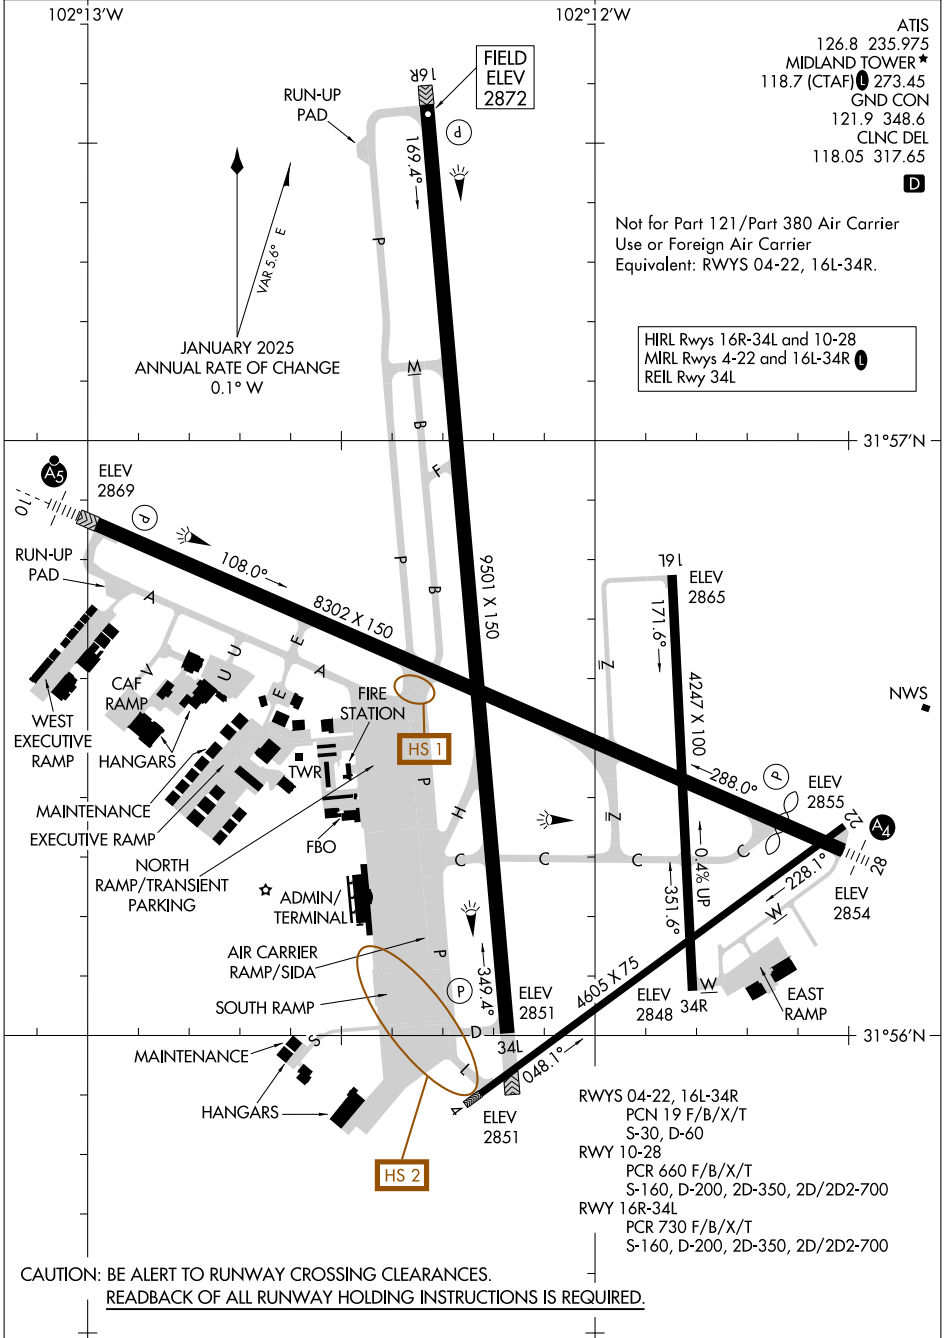

# AIRPORT DIAGRAM

MIDLAND INTL AIR AND SPACE PORT (M.I.A.F.)  
AL-258 (FAA) 102°12'W  
MIDLAND, TEXAS

ATIS 126.8 235.975  
 MIDLAND TOWER\* 118.7 (CTAF) 273.45  
 GND CON 121.9 348.6  
 CLNC DEL 118.05 317.65

**D**

Not for Part 121/Part 380 Air Carrier  
 Use or Foreign Air Carrier  
 Equivalent: RWYS 04-22, 16L-34R.

HIRL Rwys 16R-34L and 10-28  
 MIRL Rwys 4-22 and 16L-34R  
 REIL Rwy 34L

JANUARY 2025  
 ANNUAL RATE OF CHANGE  
 0.1° W

SC-3, 16 APR 2026 to 14 MAY 2026

SC-3, 16 APR 2026 to 14 MAY 2026

CAUTION: BE ALERT TO RUNWAY CROSSING CLEARANCES.  
 READBACK OF ALL RUNWAY HOLDING INSTRUCTIONS IS REQUIRED.