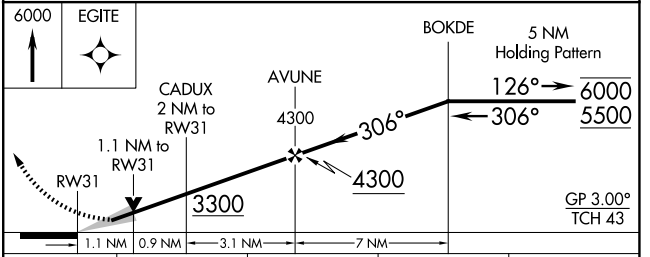

CATEGORY	A	B	C	D
LPV DA		2877-1	250 (300-1)	
LNAV/VNAV DA		2917-1	290 (300-1)	
LNAV MDA	3020-1	393 (400-1)	3020-1½	393 (400-1½)
CIRCLING	3060-1 426 (500-1)	3100-1 466 (500-1)	3160-1½ 526 (600-1½)	3320-2¼ 686 (700-2¼)