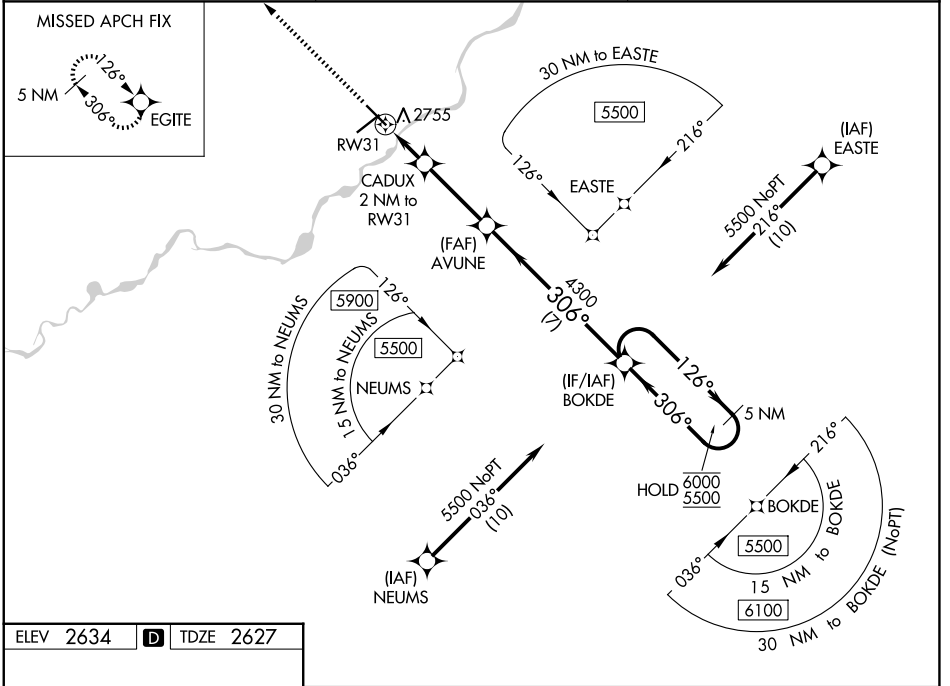

WAAS CH 56240 W31A	APP CRS 306°	Rwy Ldg TDZE Apt Elev	5624 2627 2634
--	------------------------	-----------------------------	---

RNAV (GPS) RWY 31

FRANK WILEY FLD (MLS)

RNP APCH - GPS.	MISSED APPROACH: Climb to 6000 direct EGITE and hold, continue climb-in-hold to 6000.
<p>⚠ For uncompensated Baro-VNAV systems, LNAV/VNAV NA below -24°C or above 54°C.</p>	

ASOS 135.575	SALT LAKE CENTER 126.85 305.2	UNICOM 123.0 (CTAF) ①
------------------------	---	---------------------------------

NW-1, 16 APR 2026 to 14 MAY 2026

NW-1, 16 APR 2026 to 14 MAY 2026

ELEV 2634	D	TDZE 2627
-----------	----------	-----------

CATEGORY	A	B	C	D
LPV DA		2877-1	250 (300-1)	
LNAV/VNAV DA		2917-1	290 (300-1)	
LNAV MDA	3020-1	393 (400-1)	3020-1½	393 (400-1½)
CIRCLING	3060-1 426 (500-1)	3100-1 466 (500-1)	3160-1½ 526 (600-1½)	3320-2¼ 686 (700-2¼)