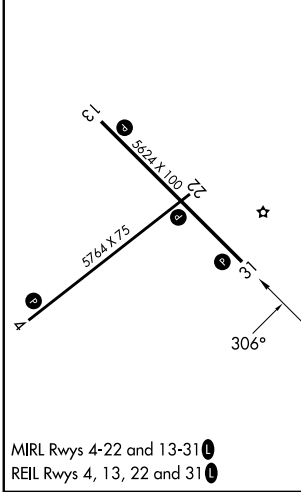

WAAS CH 56240 W31A	APP CRS 306°	Rwy Ldg TDZE Apt Elev	5624 2627 2634
--	------------------------	-----------------------------	---

RNAV (GPS) RWY 31

FRANK WILEY FLD (MLS)

RNP APCH - GPS.	MISSED APPROACH: Climb to 6000 direct EGITE and hold, continue climb-in-hold to 6000.
<p>⚠ For uncompensated Baro-VNAV systems, LNAV/VNAV NA below -24°C or above 54°C.</p>	

CATEGORY	A	B	C	D
LPV DA		2877-1	250 (300-1)	
LNAV/VNAV DA		2917-1	290 (300-1)	
LNAV MDA	3020-1	393 (400-1)	3020-1½	393 (400-1½)
CIRCLING	3060-1 426 (500-1)	3100-1 466 (500-1)	3160-1½ 526 (600-1½)	3320-2¼ 686 (700-2¼)