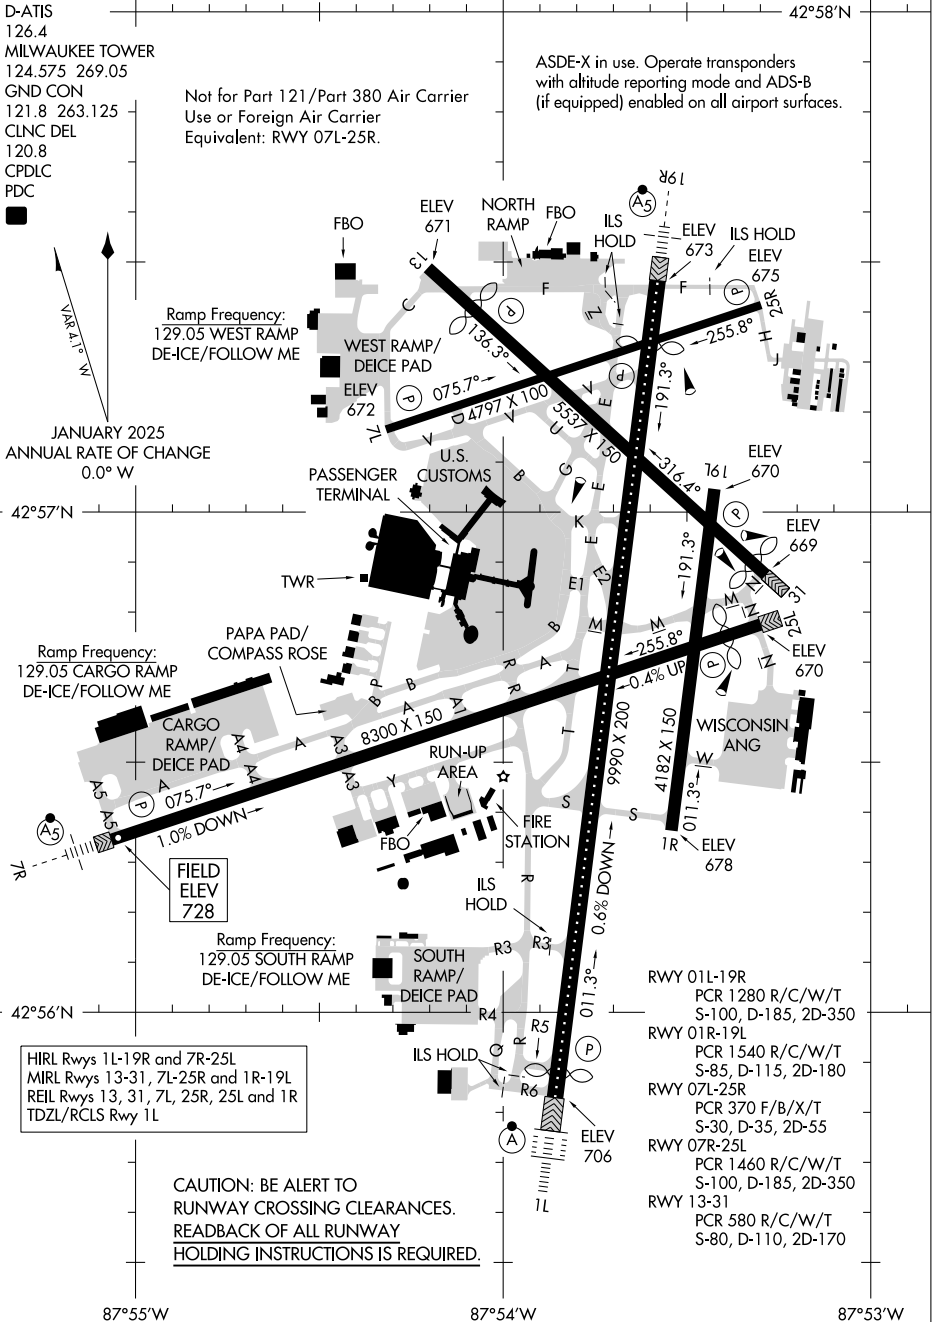

AIRPORT DIAGRAM

AL-262 (FAA)

GENERAL MITCHELL INTL (MIKE)
MILWAUKEE, WISCONSIN

EC-3, 16 APR 2026 to 14 MAY 2026

EC-3, 16 APR 2026 to 14 MAY 2026

AIRPORT DIAGRAM

MILWAUKEE, WISCONSIN
GENERAL MITCHELL INTL (MIKE)