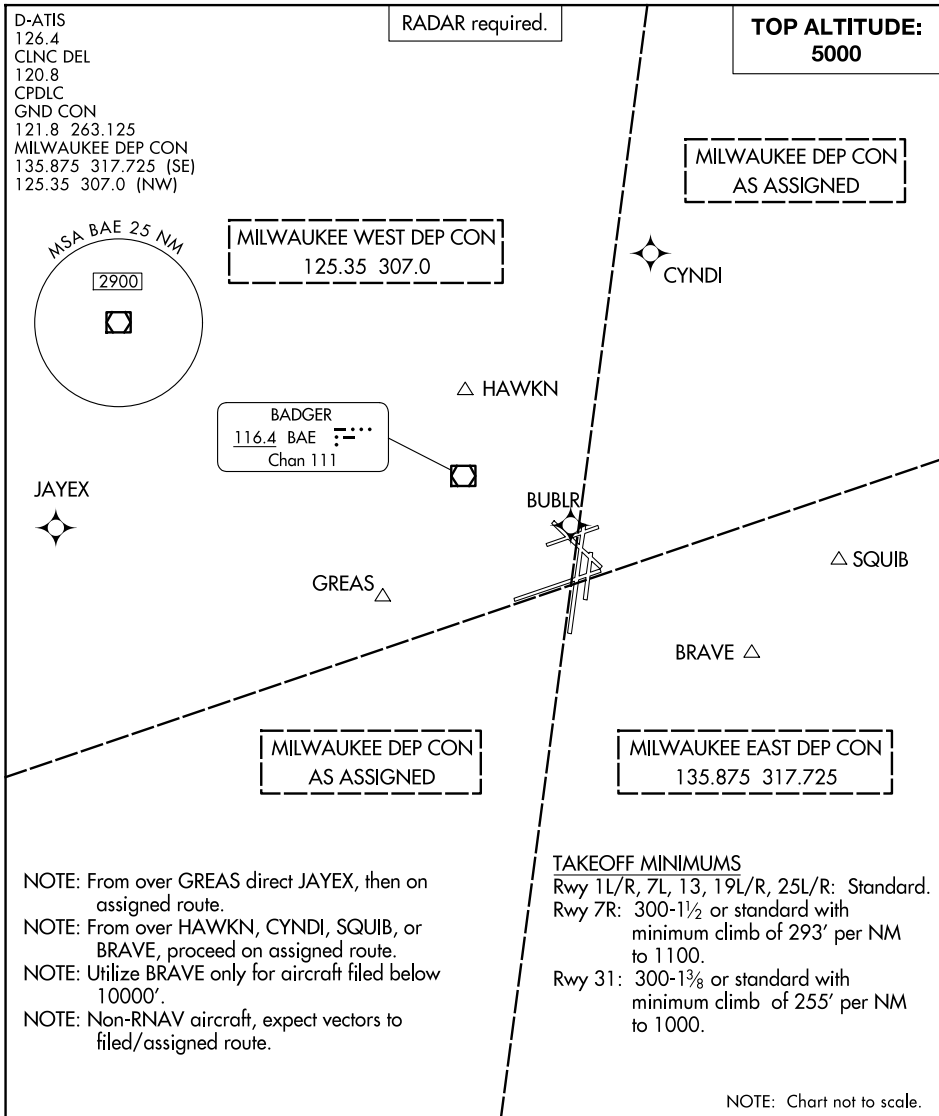

(MKE9.BUBLR) 23334

# MITCHELL NINE DEPARTURE

AL-262 (FAA)

GENERAL MITCHELL INTL (MKE)  
MILWAUKEE, WISCONSIN

EC-3, 16 APR 2026 to 14 MAY 2026

EC-3, 16 APR 2026 to 14 MAY 2026

## DEPARTURE ROUTE DESCRIPTION

TAKEOFF ALL RUNWAYS: Turn to assigned heading, maintain 5000 or assigned altitude. Expect RADAR vectors to join filed/assigned route. Expect clearance to filed altitude ten minutes after departure.

# MITCHELL NINE DEPARTURE

(MKE9.BUBLR) 10AUG23

MILWAUKEE, WISCONSIN  
GENERAL MITCHELL INTL (MKE)