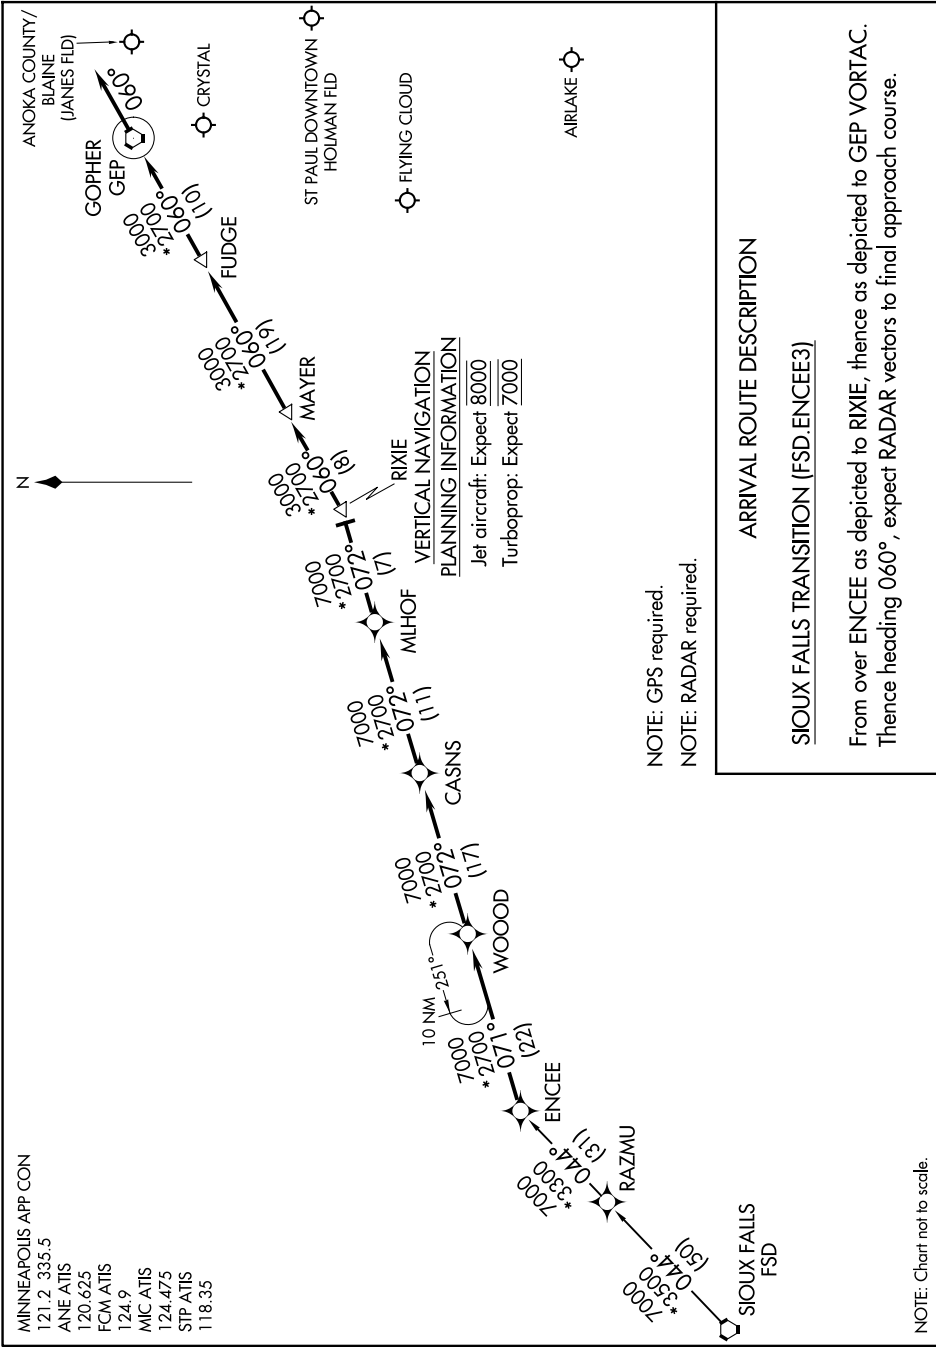

ENCEE THREE ARRIVAL (RNAV)

AL-263 (FAA)

MINNEAPOLIS-ST PAUL, MINNESOTA

NC-1, 16 APR 2026 to 14 MAY 2026

ENCEE THREE ARRIVAL (RNAV)

MINNEAPOLIS-ST PAUL, MINNESOTA

NOTE: Chart not to scale.

NC-1, 16 APR 2026 to 14 MAY 2026