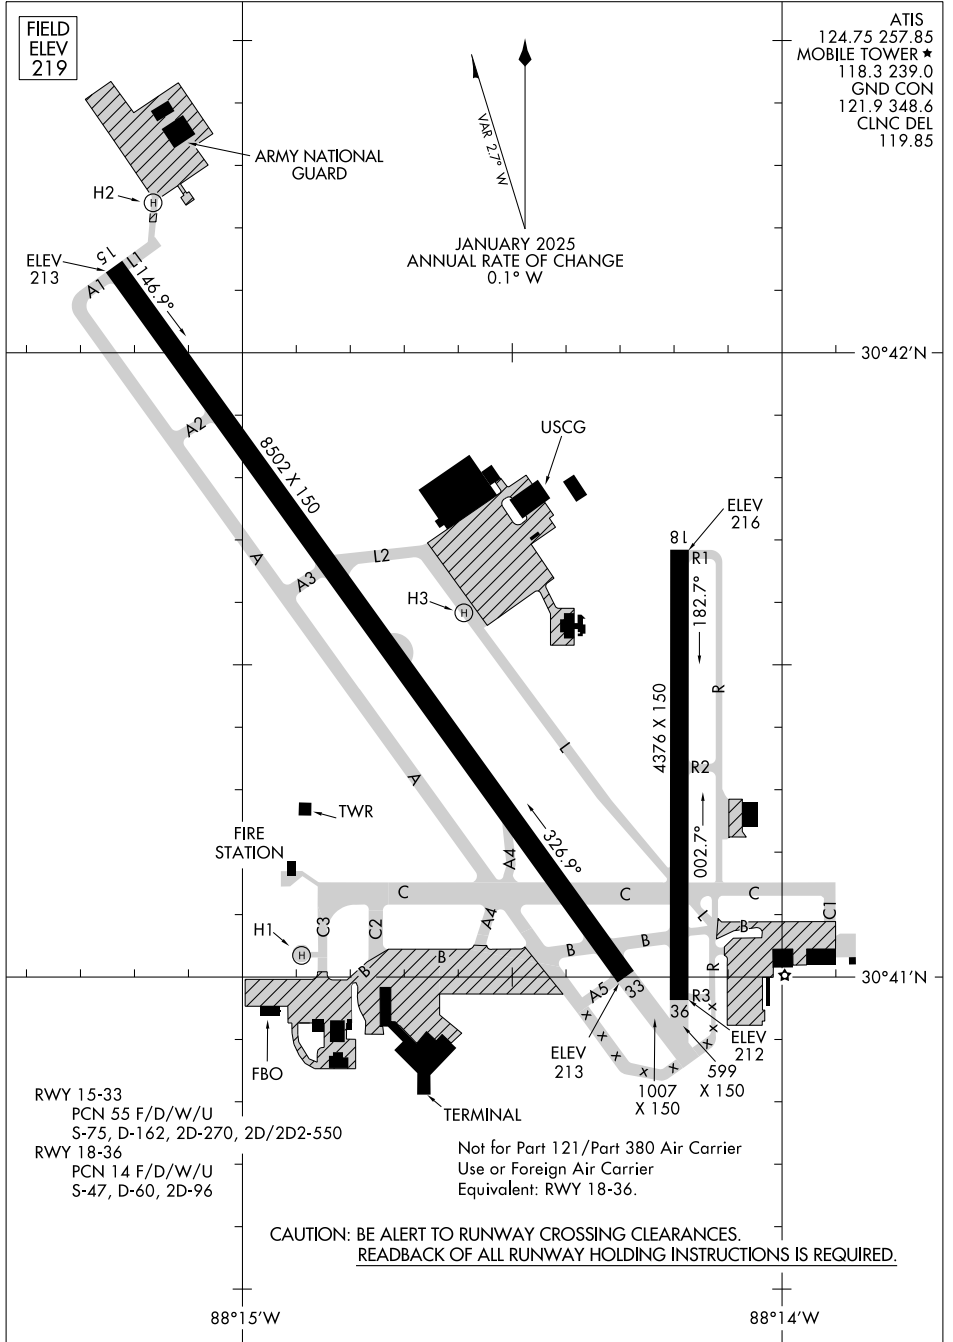

# AIRPORT DIAGRAM

AL-267 (FAA)

MOBILE RGNL (MOB)  
MOBILE, ALABAMA

SE-4, 16 APR 2026 to 14 MAY 2026

SE-4, 16 APR 2026 to 14 MAY 2026

# AIRPORT DIAGRAM

MOBILE, ALABAMA  
MOBILE RGNL (MOB)