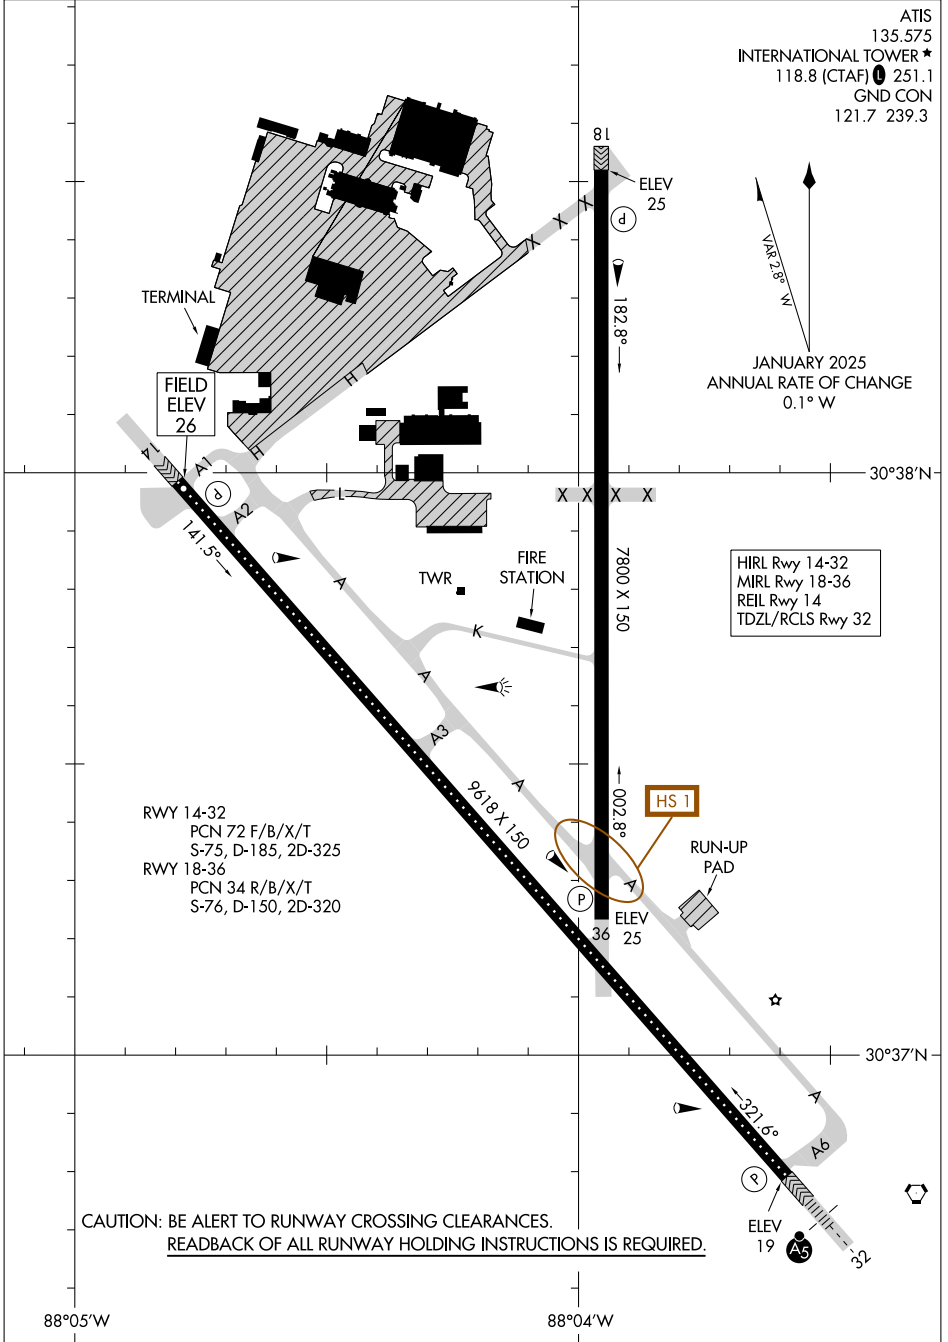

26022

# AIRPORT DIAGRAM

AL-268 (FAA)

MOBILE INTL (BFM)  
MOBILE, ALABAMA

ATIS 135.575  
 INTERNATIONAL TOWER ★ 118.8 (CTAF) 251.1  
 GND CON 121.7 239.3

SE-4, 16 APR 2026 to 14 MAY 2026

JANUARY 2025  
 ANNUAL RATE OF CHANGE  
 0.1° W

CAUTION: BE ALERT TO RUNWAY CROSSING CLEARANCES.  
 READBACK OF ALL RUNWAY HOLDING INSTRUCTIONS IS REQUIRED.

SE-4, 16 APR 2026 to 14 MAY 2026

# AIRPORT DIAGRAM

26022

MOBILE, ALABAMA  
MOBILE INTL (BFM)