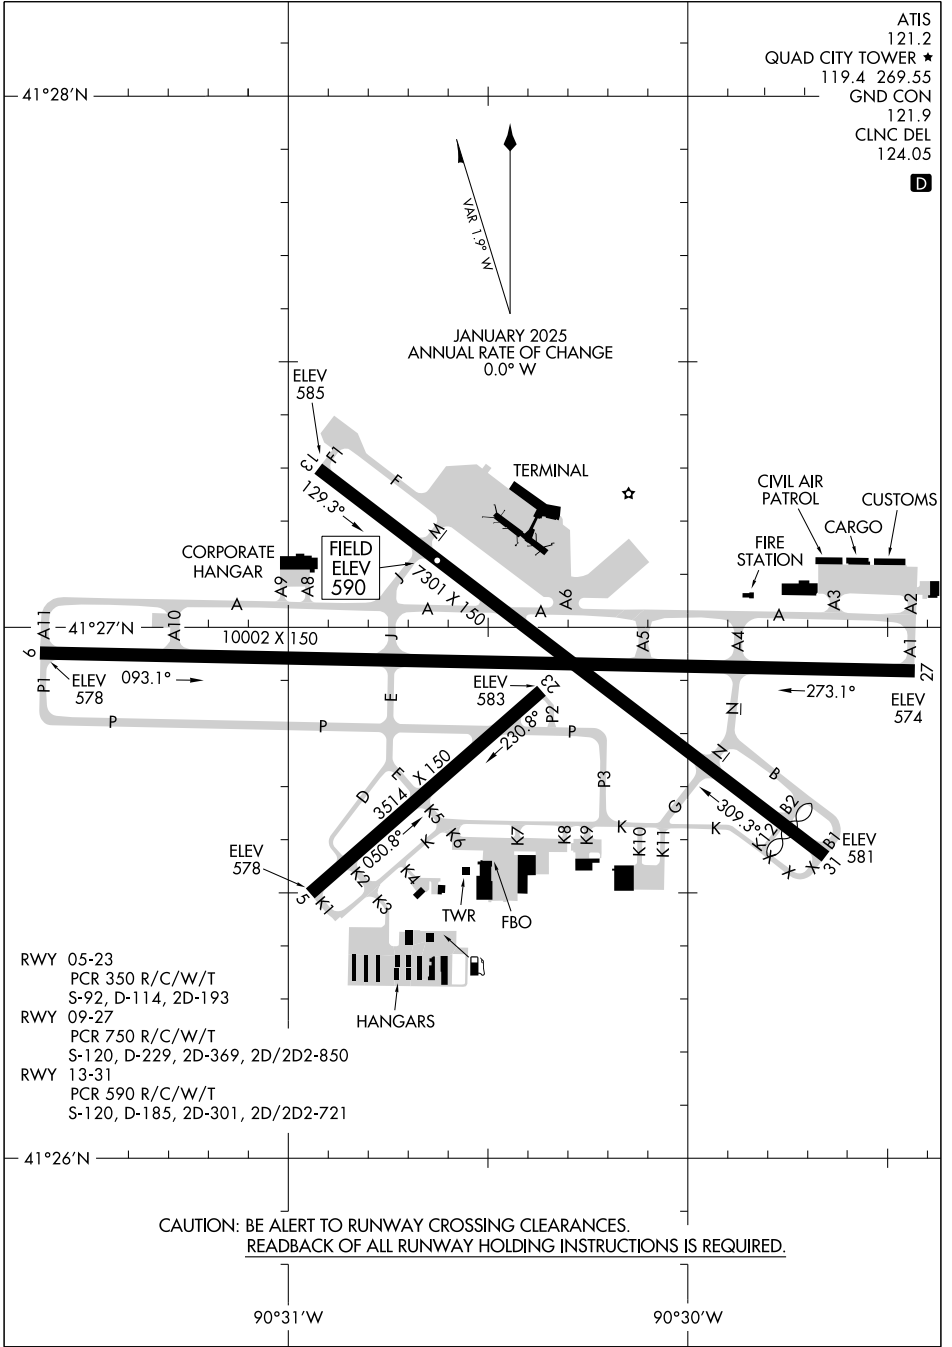

25331

AIRPORT DIAGRAM

AL-269 (FAA)

QUAD CITIES INTL (MLI)
MOLINE, ILLINOIS

EC-3, 16 APR 2026 to 14 MAY 2026

EC-3, 16 APR 2026 to 14 MAY 2026

AIRPORT DIAGRAM

25331

MOLINE, ILLINOIS
QUAD CITIES INTL (MLI)