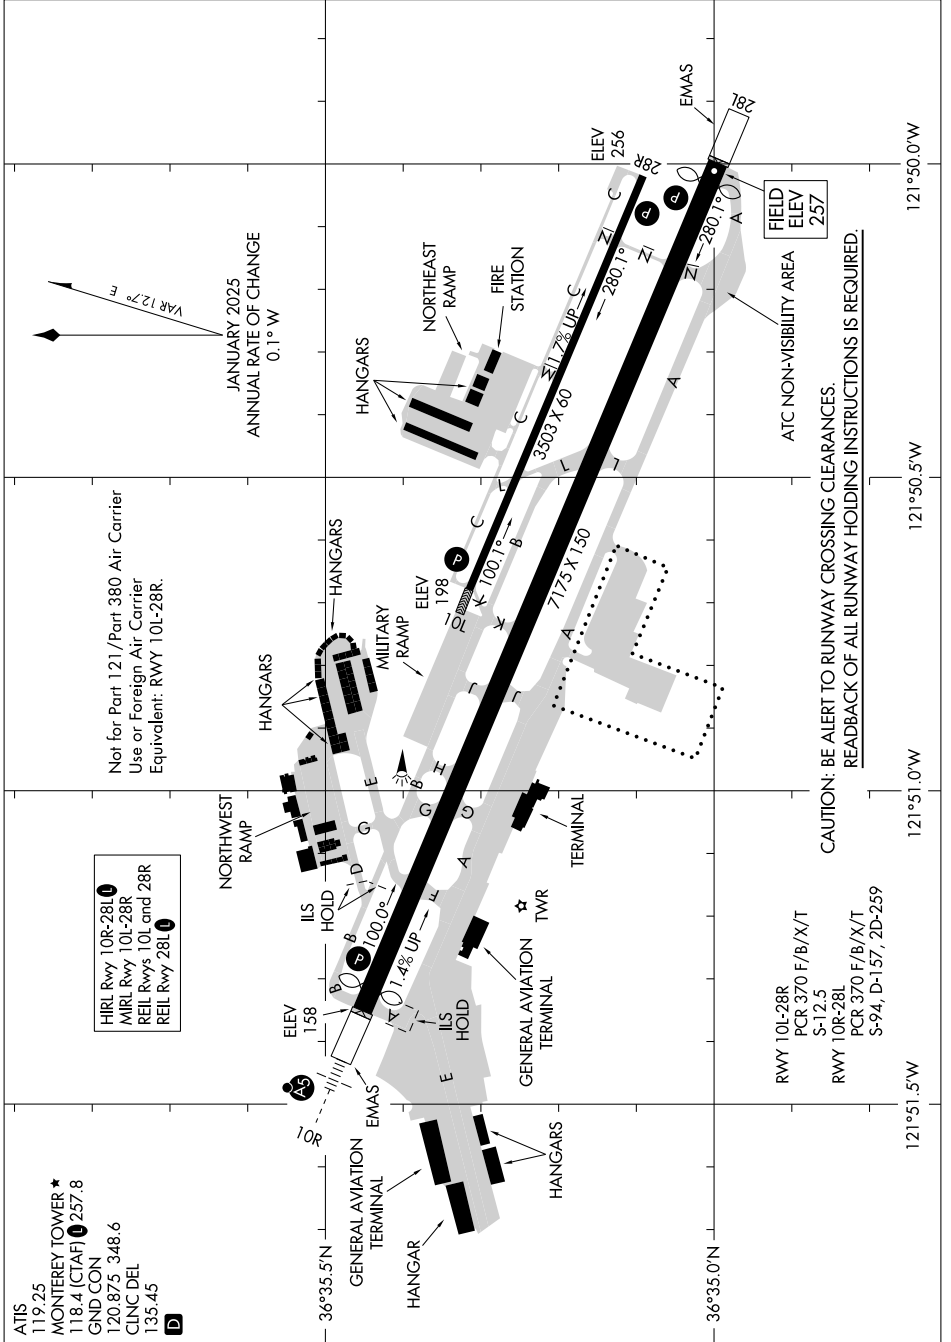

# AIRPORT DIAGRAM

AL-271 (FAA)

MONTEREY RGNL (MRY)  
MONTEREY, CALIFORNIA

SW-2, 16 APR 2026 to 14 MAY 2026

HIRL Rwy 10R-28L  
 MIRL Rwy 10L-28R  
 REIL Rwys 10L and 28R  
 REIL Rwy 28L

ATIS 119.25  
 MONTEREY TOWER ★ 118.4 (CTAF) 257.8  
 GND CON 120.875 348.6  
 CLNC DEL 135.45

RWY 10L-28R  
 PCR 370 F/B/X/T  
 S-12.5  
 RWY 10R-28L  
 PCR 370 F/B/X/T  
 S-94, D-157, 2D-259

# AIRPORT DIAGRAM

MONTEREY, CALIFORNIA  
MONTEREY RGNL (MRY)

SW-2, 16 APR 2026 to 14 MAY 2026