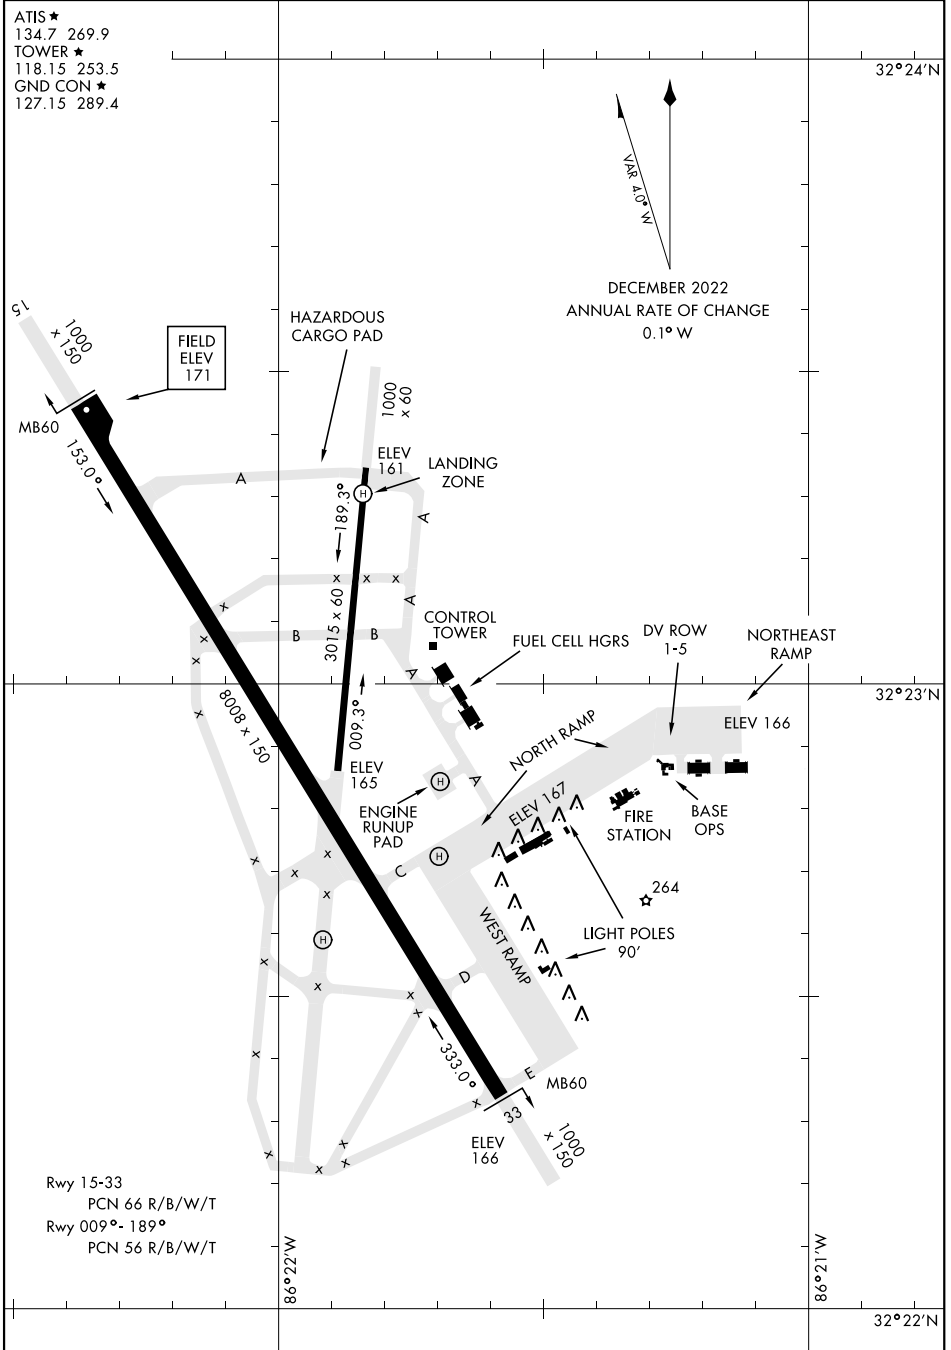

# AIRPORT DIAGRAM

[USAF]

MAXWELL AFB (KMXF)

MONTGOMERY, ALABAMA

ATIS ★  
 134.7 269.9  
 TOWER ★  
 118.15 253.5  
 GND CON ★  
 127.15 289.4

32°24'N

DECEMBER 2022  
 ANNUAL RATE OF CHANGE  
 0.1° W

SE-4, 16 APR 2026 to 14 MAY 2026

SE-4, 16 APR 2026 to 14 MAY 2026

32°23'N

32°22'N

Rwy 15-33  
 PCN 66 R/B/W/T  
 Rwy 009°- 189°  
 PCN 56 R/B/W/T

# AIRPORT DIAGRAM

MONTGOMERY, ALABAMA  
MAXWELL AFB (KMXF)