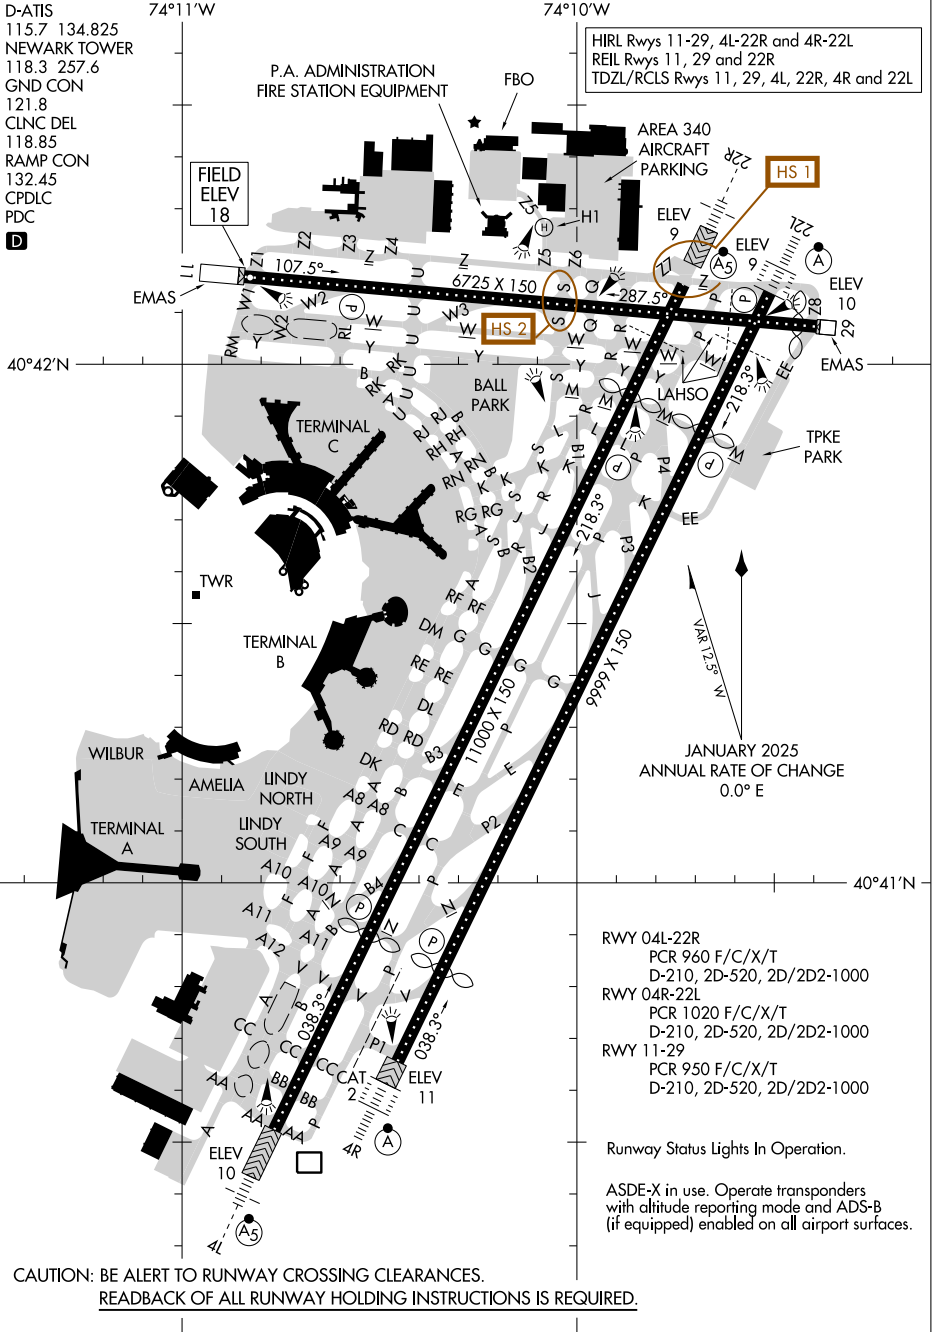

AIRPORT DIAGRAM

AL-285 (FAA)

NEWARK LIBERTY INTL (EWR)
NEWARK, NEW JERSEY

NE-2, 16 APR 2026 to 14 MAY 2026

NE-2, 16 APR 2026 to 14 MAY 2026

AIRPORT DIAGRAM

NEWARK, NEW JERSEY
NEWARK LIBERTY INTL (EWR)