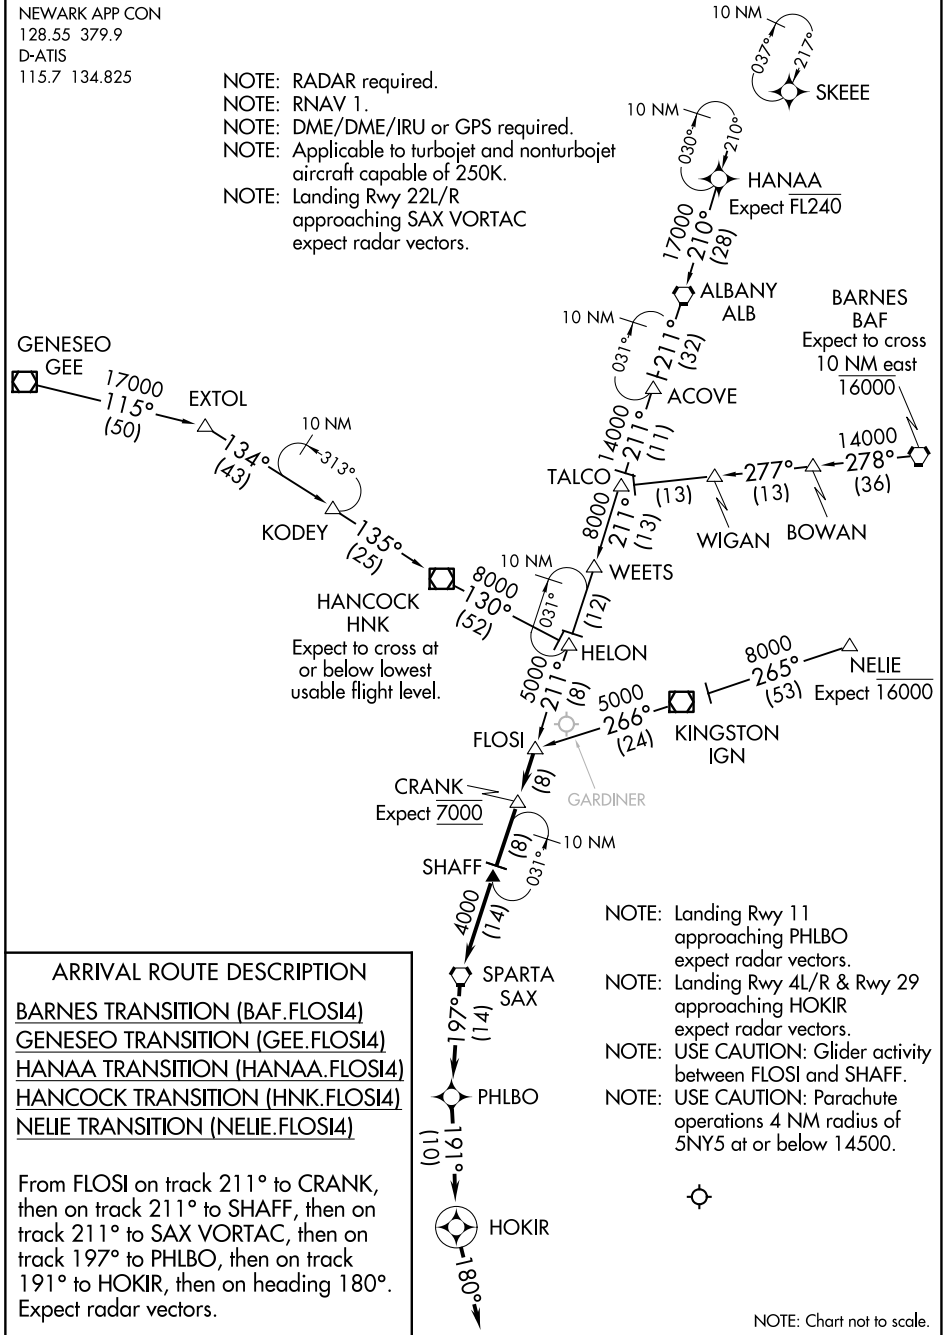

FLOSI FOUR ARRIVAL (RNAV)

NEWARK, NEW JERSEY

NEWARK APP CON
128.55 379.9
D-ATIS
115.7 134.825

- NOTE: RADAR required.
- NOTE: RNAV 1.
- NOTE: DME/DME/IRU or GPS required.
- NOTE: Applicable to turbojet and nonturbojet aircraft capable of 250K.
- NOTE: Landing Rwy 22L/R approaching SAX VORTAC expect radar vectors.

FLOSI FOUR ARRIVAL (RNAV)

NE-2, 16 APR 2026 to 14 MAY 2026

NE-2, 16 APR 2026 to 14 MAY 2026