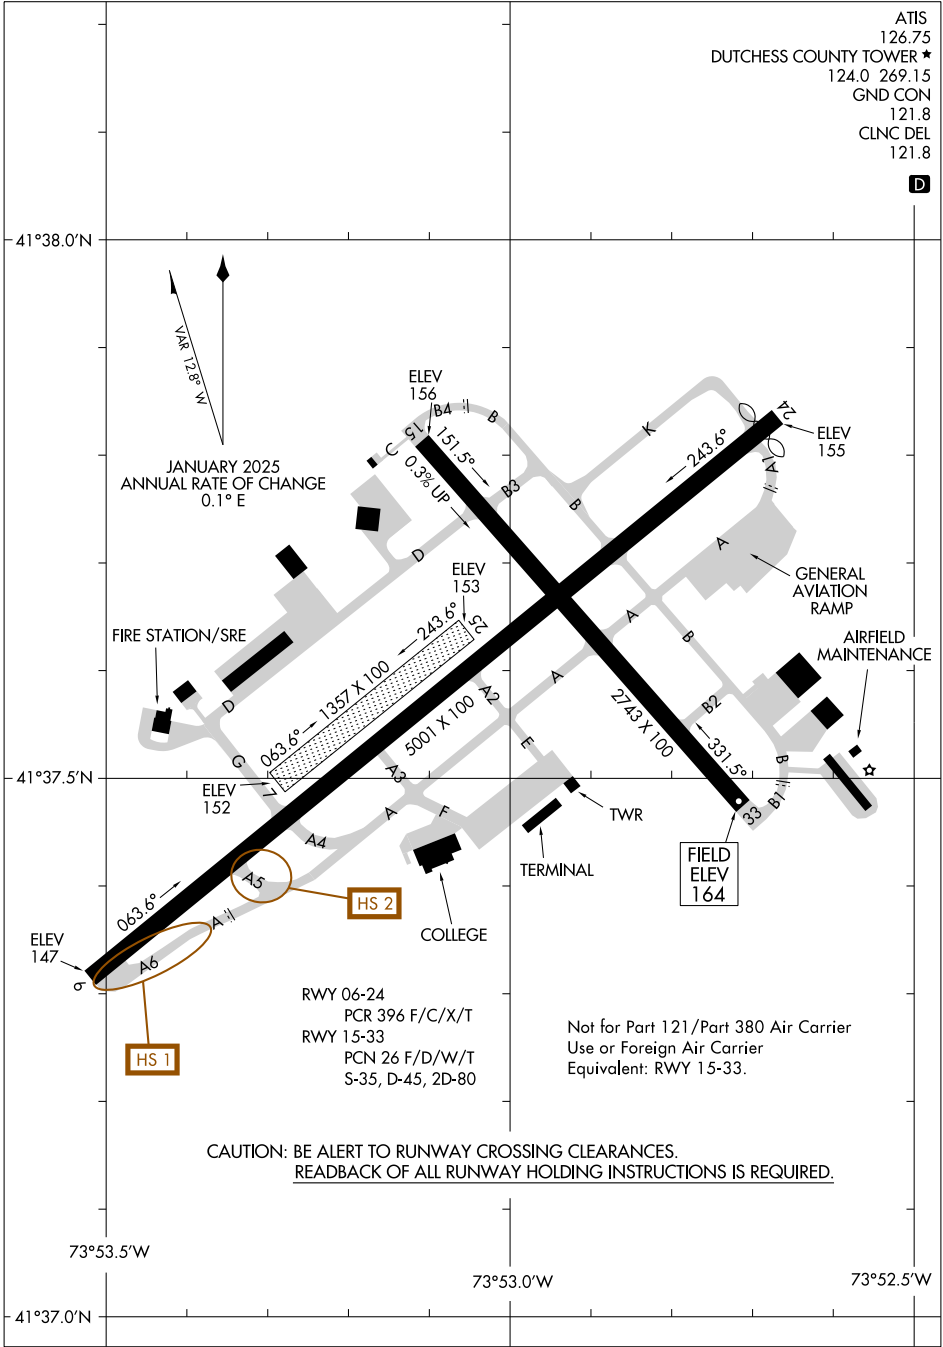

25275

AIRPORT DIAGRAM

AL-286 (FAA)

HUDSON VALLEY RGNL (POU)
POUGHKEEPSIE, NEW YORK

ATIS 126.75
 DUTCHESS COUNTY TOWER ★ 124.0 269.15
 GND CON 121.8
 CLNC DEL 121.8

D

NE-2, 16 APR 2026 to 14 MAY 2026

NE-2, 16 APR 2026 to 14 MAY 2026

AIRPORT DIAGRAM

25275

POUGHKEEPSIE, NEW YORK
HUDSON VALLEY RGNL (POU)