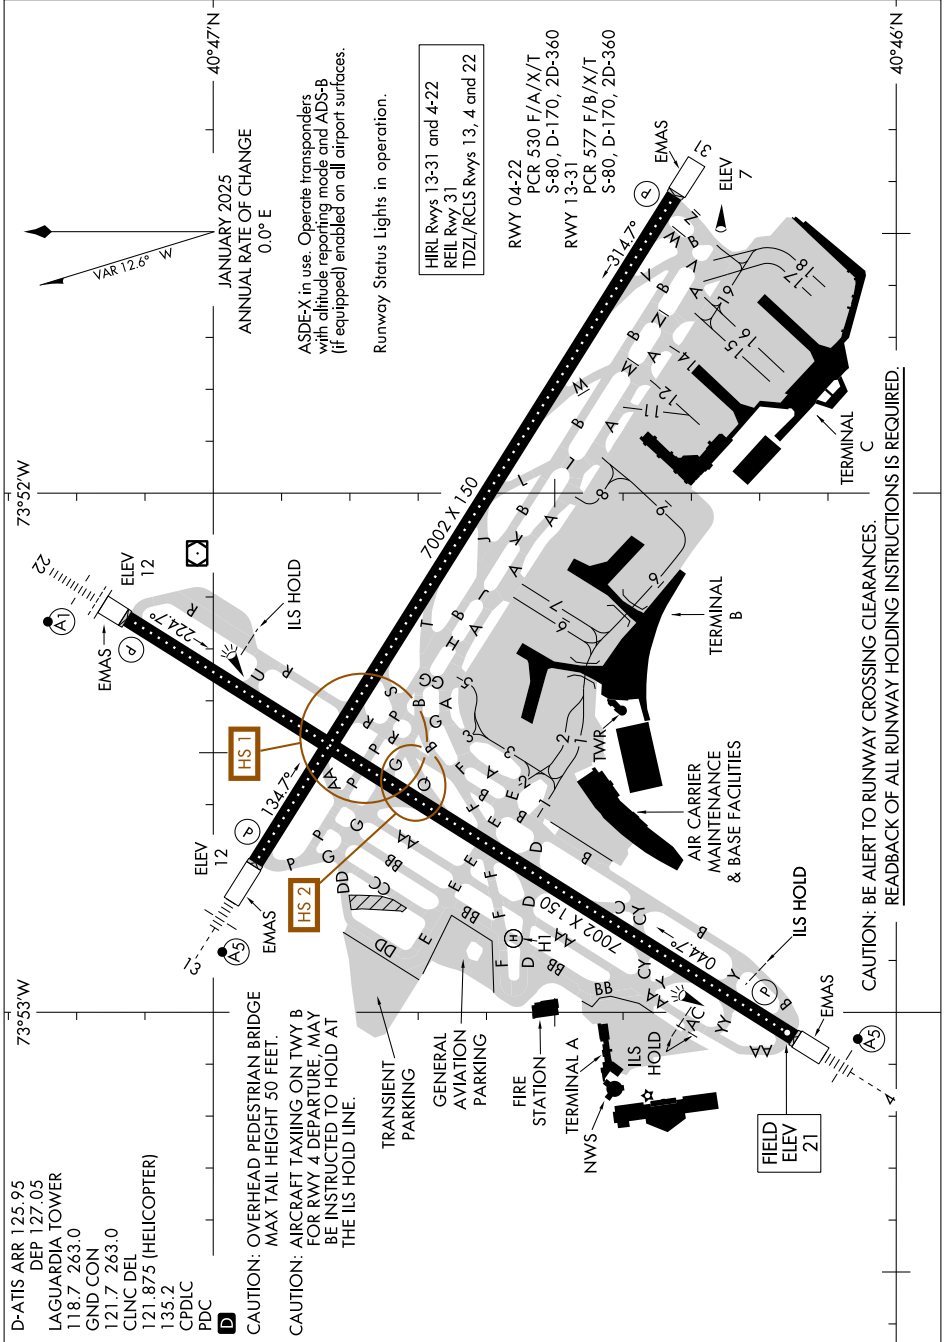

# AIRPORT DIAGRAM

AL-289 (FAA)

LAGUARDIA (L.G.A.)  
NEW YORK, NEW YORK

NE-2, 16 APR 2026 to 14 MAY 2026

NE-2, 16 APR 2026 to 14 MAY 2026

# AIRPORT DIAGRAM

NEW YORK, NEW YORK  
LAGUARDIA (L.G.A.)