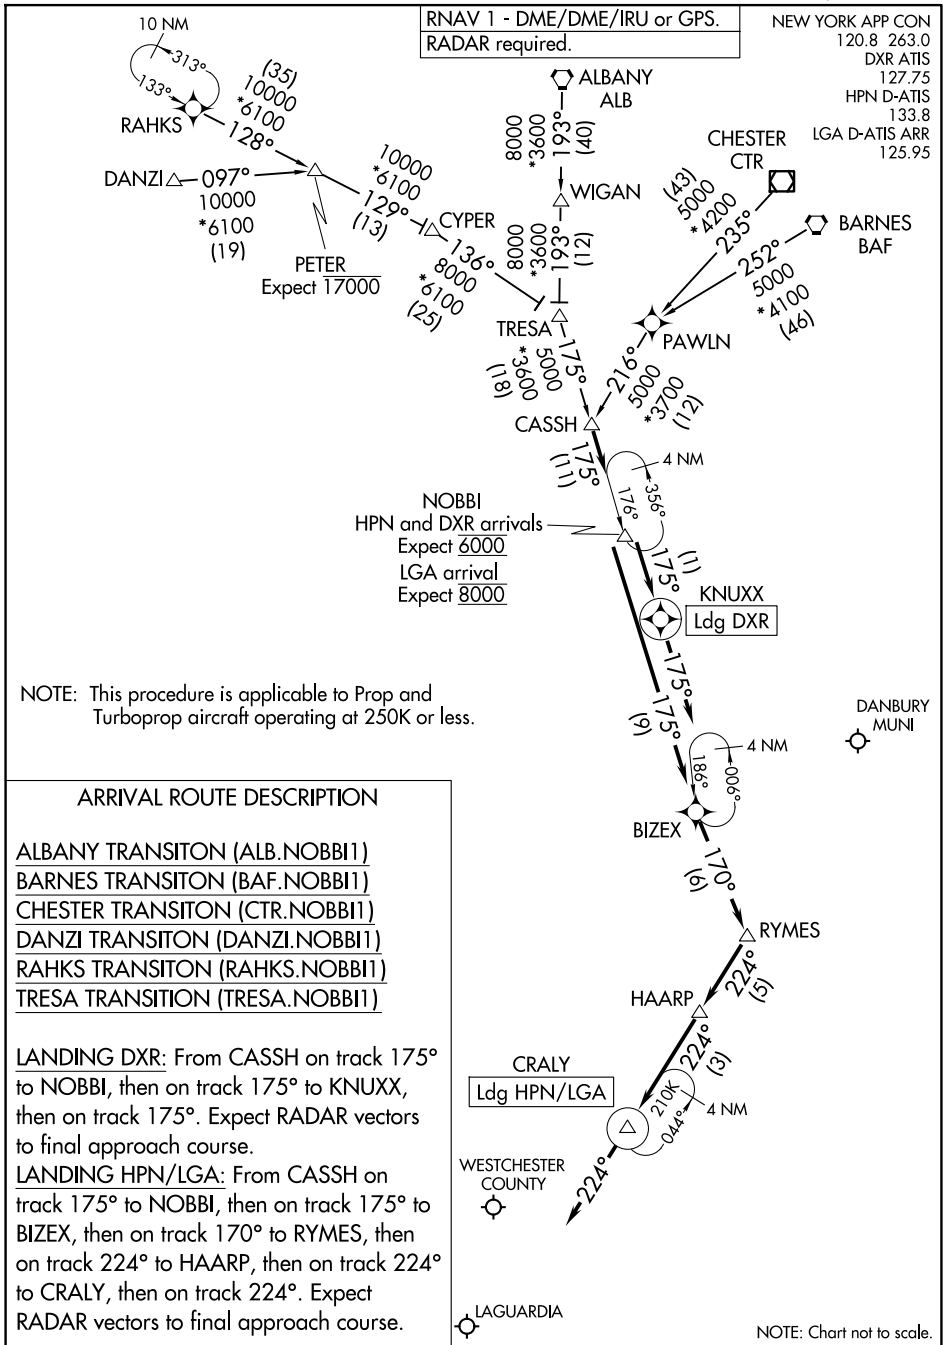

# NOBBI ONE ARRIVAL (RNAV)

NEW YORK, NEW YORK

### ARRIVAL ROUTE DESCRIPTION

- ALBANY TRANSITON (ALB.NOBB1)
- BARNES TRANSITON (BAF.NOBB1)
- CHESTER TRANSITON (CTR.NOBB1)
- DANZI TRANSITON (DANZI.NOBB1)
- RAHKS TRANSITON (RAHKS.NOBB1)
- TRESA TRANSITON (TRESA.NOBB1)

LANDING DXR: From CASSH on track 175° to NOBBI, then on track 175° to KNUXX, then on track 175°. Expect RADAR vectors to final approach course.

LANDING HPN/LGA: From CASSH on track 175° to NOBBI, then on track 175° to BIZEX, then on track 170° to RYMES, then on track 224° to HAARP, then on track 224° to CRALY, then on track 224°. Expect RADAR vectors to final approach course.

# NOBBI ONE ARRIVAL (RNAV)

(CASSH.NOBB1) 27NOV25

NEW YORK, NEW YORK

NE-2, 16 APR 2026 to 14 MAY 2026

NE-2, 16 APR 2026 to 14 MAY 2026