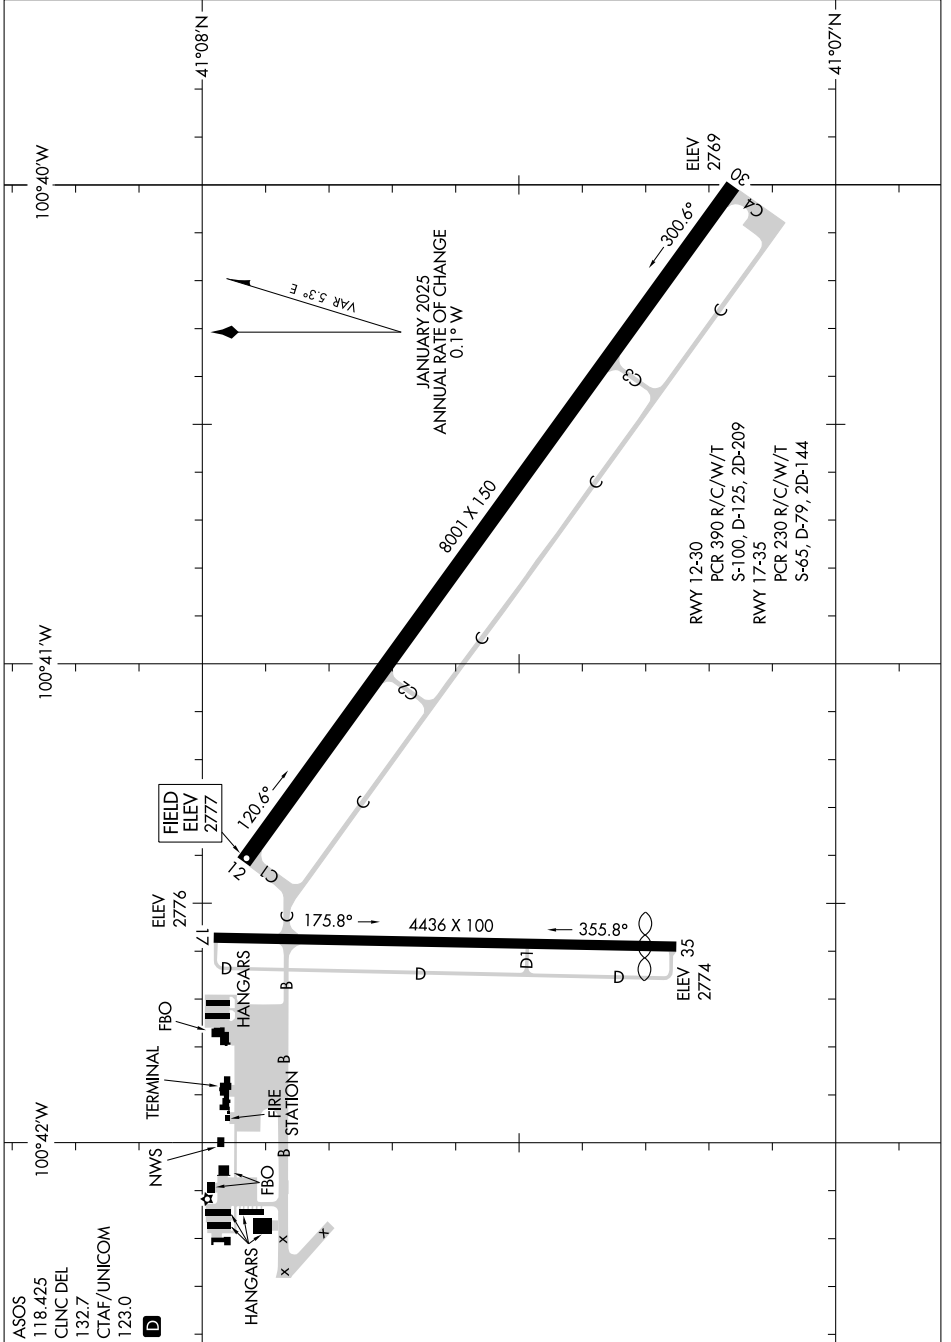

AIRPORT DIAGRAM

AL-292 (FAA)

NORTH PLATTE RGNL/LEE BIRD FLD (L.B.F.)
NORTH PLATTE, NEBRASKA

NC-2, 16 APR 2026 to 14 MAY 2026

NC-2, 16 APR 2026 to 14 MAY 2026

AIRPORT DIAGRAM

NORTH PLATTE, NEBRASKA
NORTH PLATTE RGNL/LEE BIRD FLD (L.B.F.)