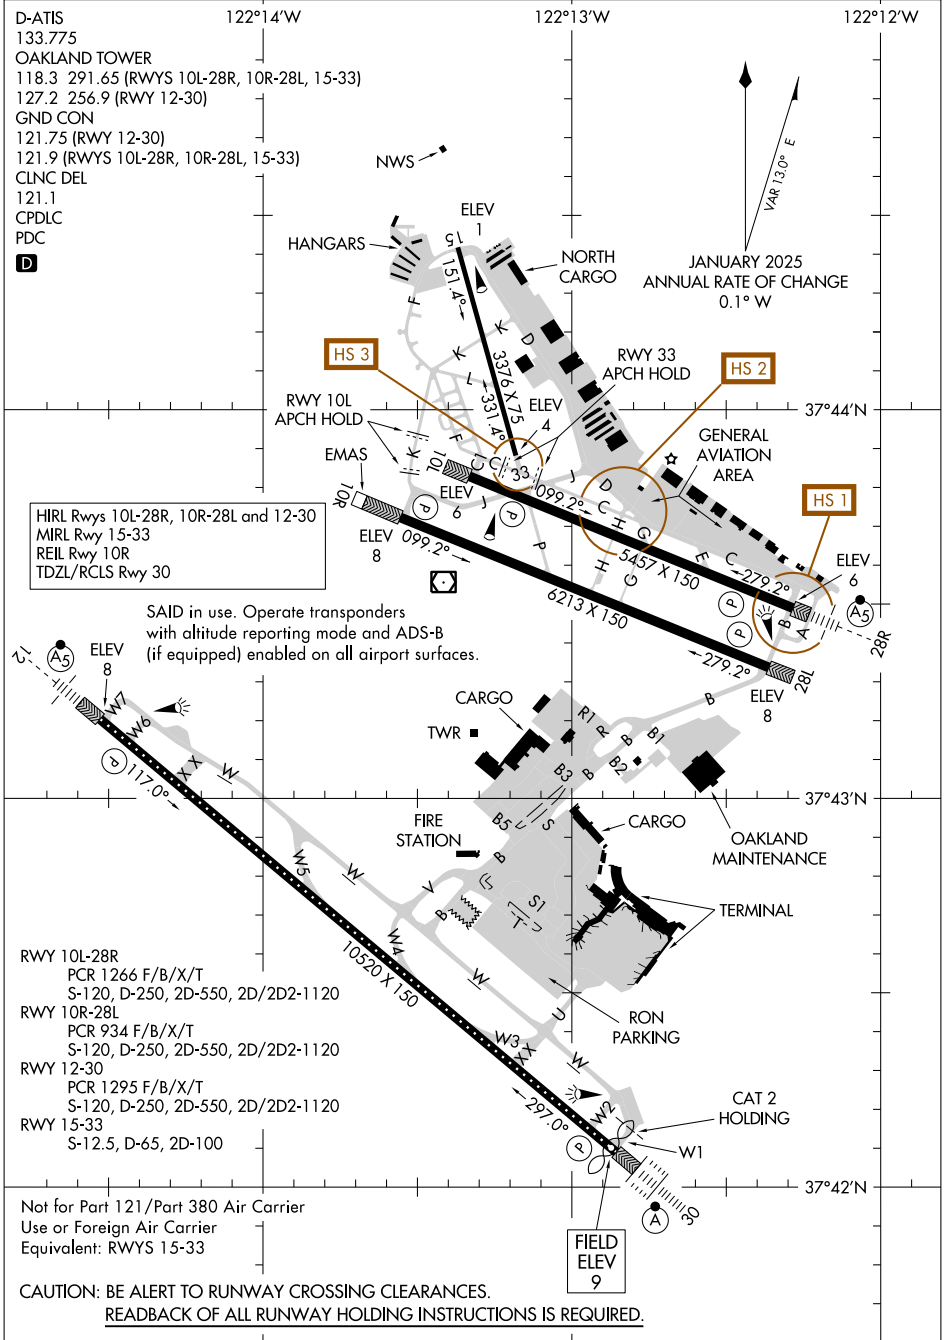

# AIRPORT DIAGRAM

OAKLAND SAN FRANCISCO BAY (O.A.K.)  
OAKLAND, CALIFORNIA

AL-294 (FAA)

SW-2, 16 APR 2026 to 14 MAY 2026

SW-2, 16 APR 2026 to 14 MAY 2026

# AIRPORT DIAGRAM

OAKLAND, CALIFORNIA  
OAKLAND SAN FRANCISCO BAY (O.A.K.)