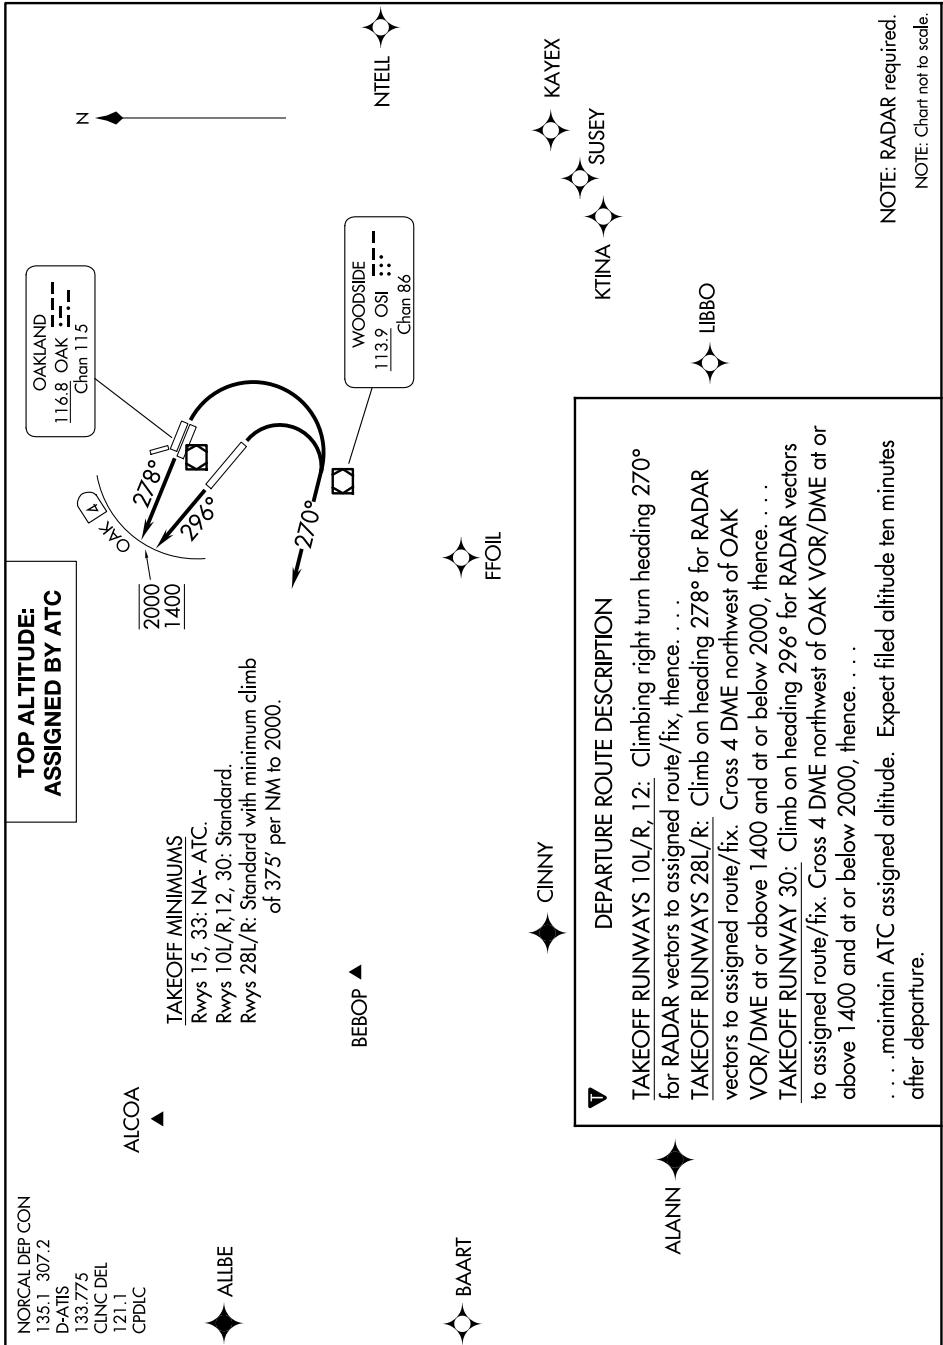

QUAKE TWO DEPARTURE

AL-294 (FAA)

SW-2, 16 APR 2026 to 14 MAY 2026

QUAKE TWO DEPARTURE

SW-2, 16 APR 2026 to 14 MAY 2026