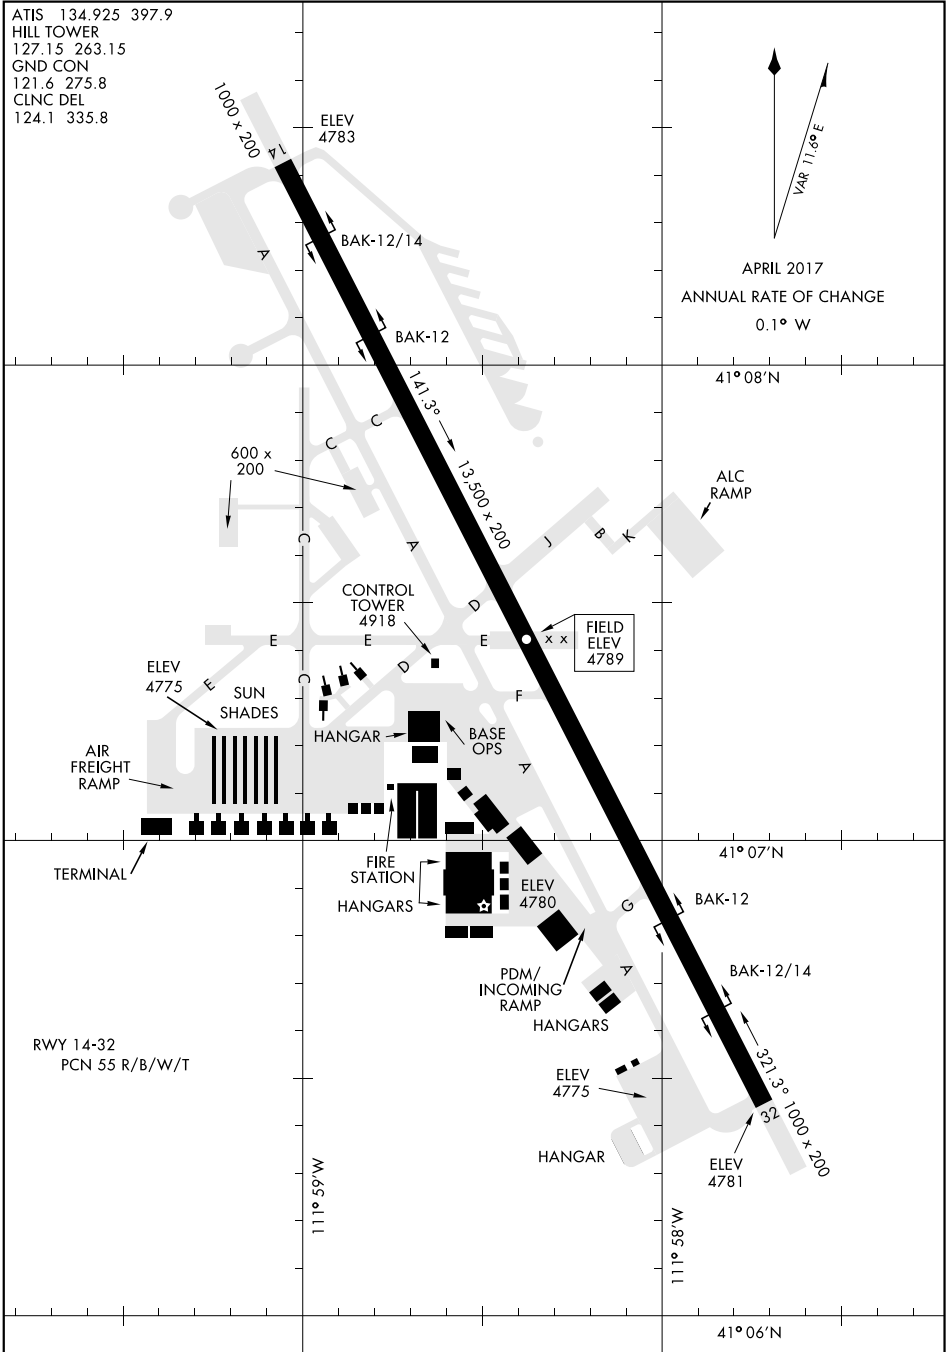

17117

AIRPORT DIAGRAM

AFD-296 [USAF]

HILL AFB (KHIF)

OGDEN, UTAH

ATIS 134.925 397.9
 HILL TOWER
 127.15 263.15
 GND CON
 121.6 275.8
 CLNC DEL
 124.1 335.8

APRIL 2017
 ANNUAL RATE OF CHANGE
 0.1° W

SW-4, 16 APR 2026 to 14 MAY 2026

SW-4, 16 APR 2026 to 14 MAY 2026

AIRPORT DIAGRAM

OGDEN, UTAH

HILL AFB (KHIF)