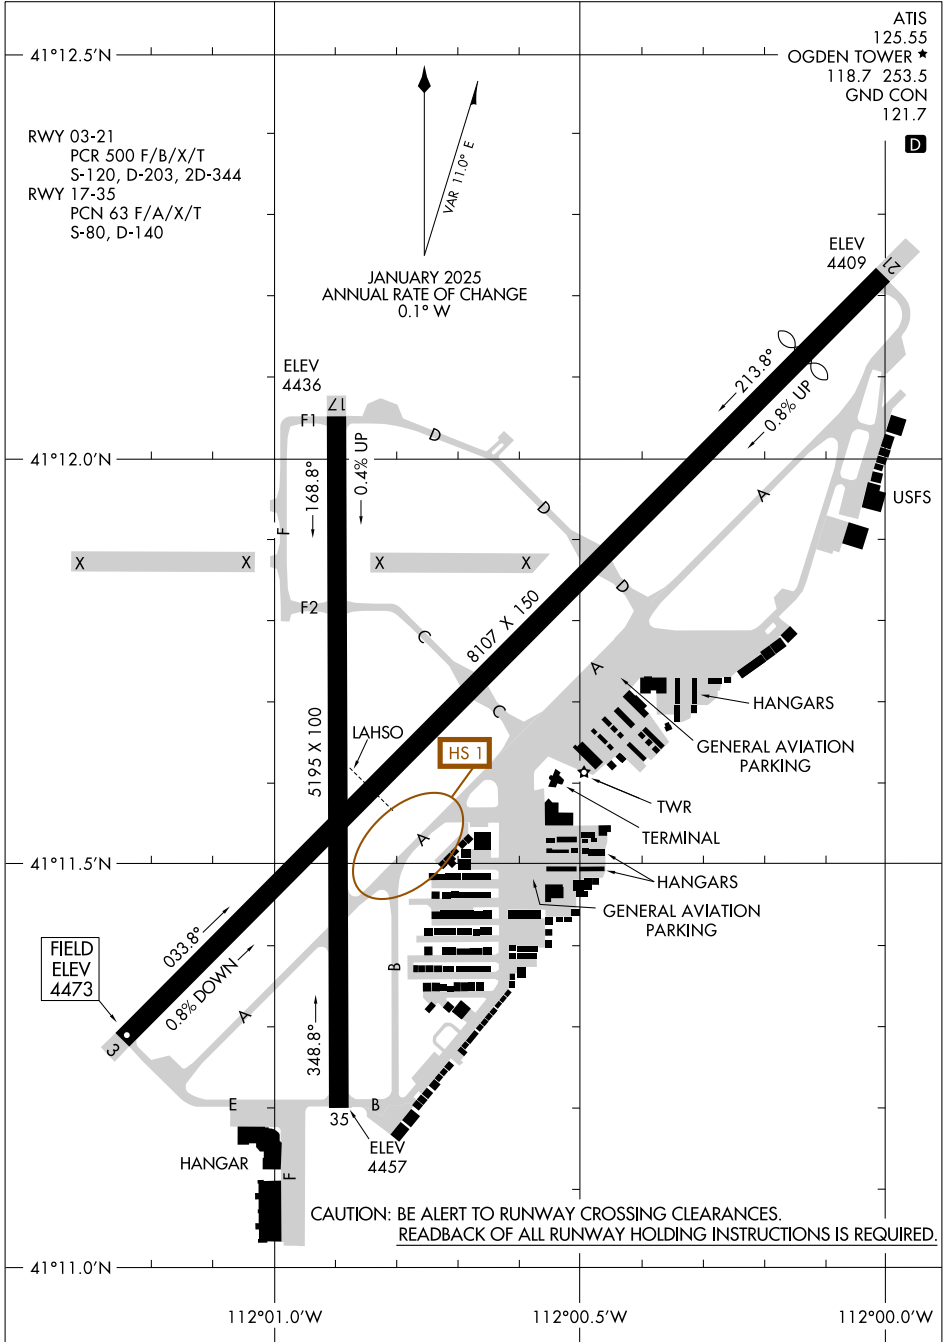

25331
AIRPORT DIAGRAM

AL-297 (FAA)

OGDEN-HINCKLEY (OGD)
OGDEN, UTAH

SW-4, 16 APR 2026 to 14 MAY 2026

SW-4, 16 APR 2026 to 14 MAY 2026

CAUTION: BE ALERT TO RUNWAY CROSSING CLEARANCES.
READBCK OF ALL RUNWAY HOLDING INSTRUCTIONS IS REQUIRED.

AIRPORT DIAGRAM
25331

OGDEN, UTAH
OGDEN-HINCKLEY (OGD)