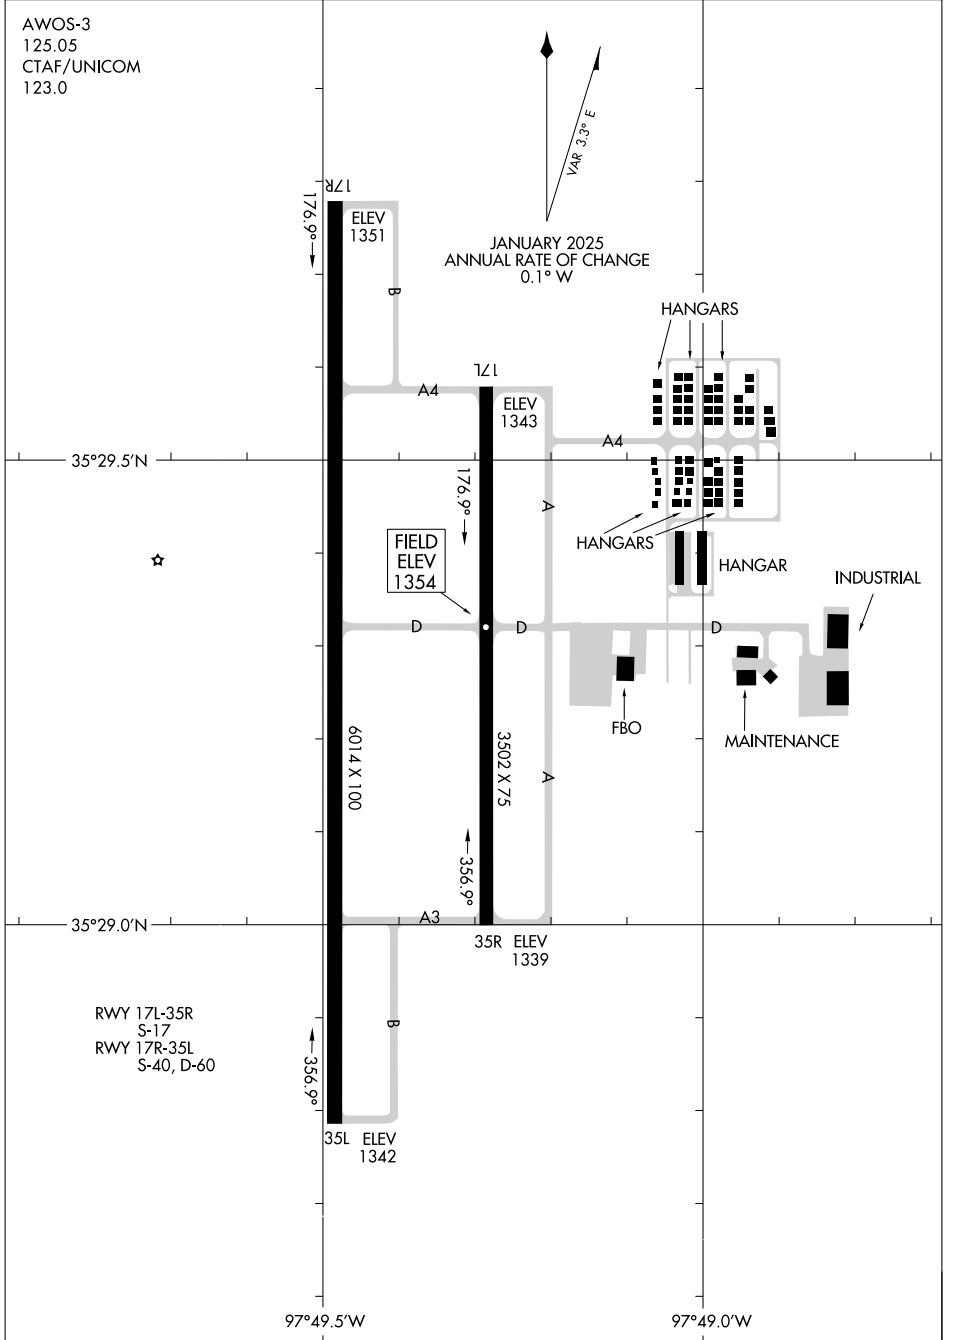

AIRPORT DIAGRAM

AL-298 (FAA)

CLARENCE E PAGE MUNI (RCE)
OKLAHOMA CITY, OKLAHOMA

SC-1, 16 APR 2026 to 14 MAY 2026

SC-1, 16 APR 2026 to 14 MAY 2026

AIRPORT DIAGRAM

OKLAHOMA CITY, OKLAHOMA
CLARENCE E PAGE MUNI (RCE)