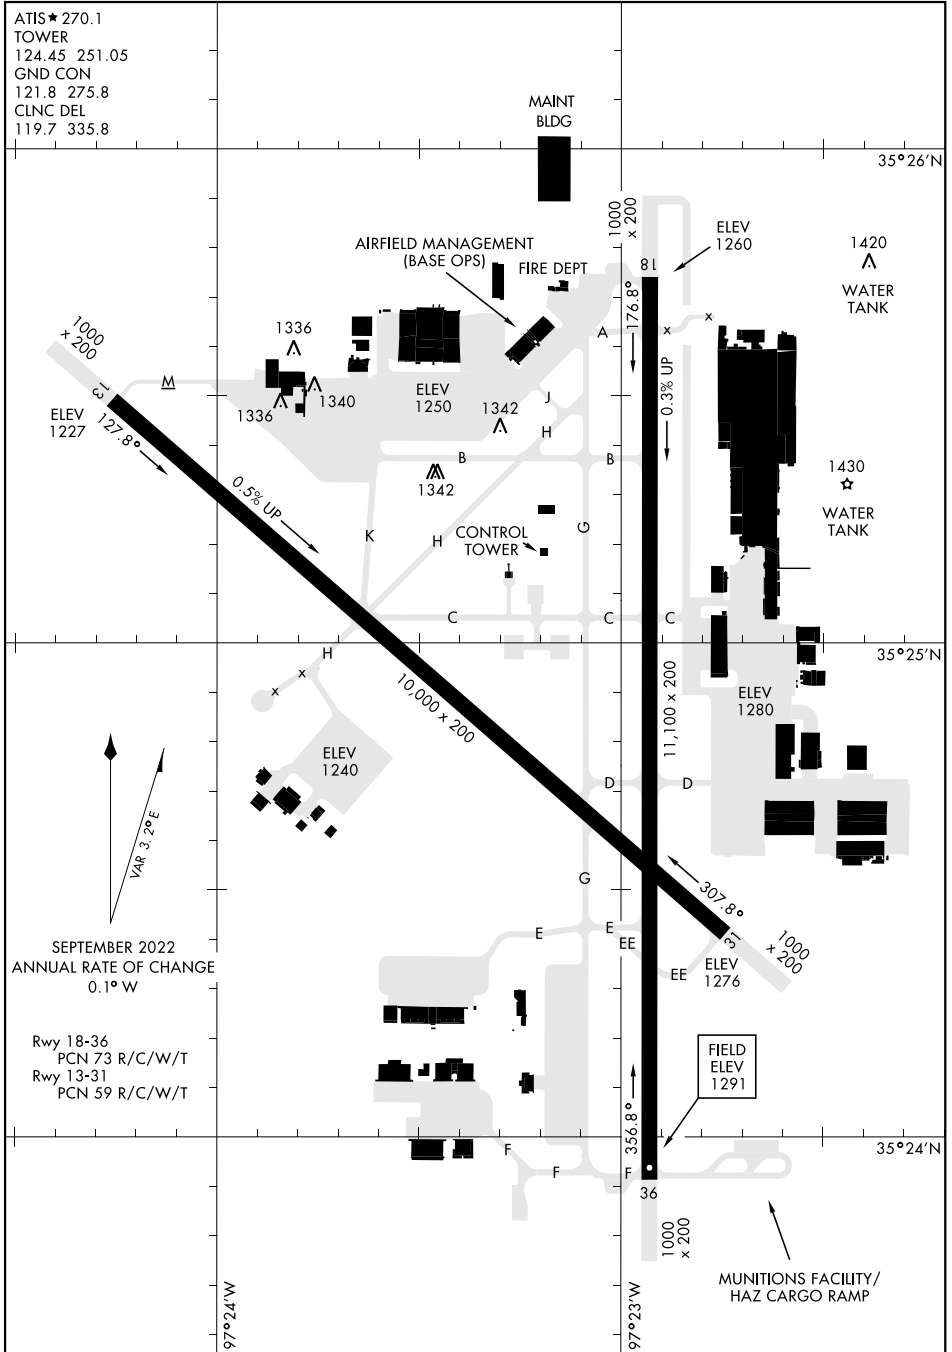

# AIRPORT DIAGRAM

[USAF]

TINKER AFB (KTIK)  
OKLAHOMA CITY, OKLAHOMA

ATIS ★ 270.1  
 TOWER  
 124.45 251.05  
 GND CON  
 121.8 275.8  
 CLNC DEL  
 119.7 335.8

SC-1, 16 APR 2026 to 14 MAY 2026

SC-1, 16 APR 2026 to 14 MAY 2026

# AIRPORT DIAGRAM

OKLAHOMA CITY, OKLAHOMA  
TINKER AFB (KTIK)