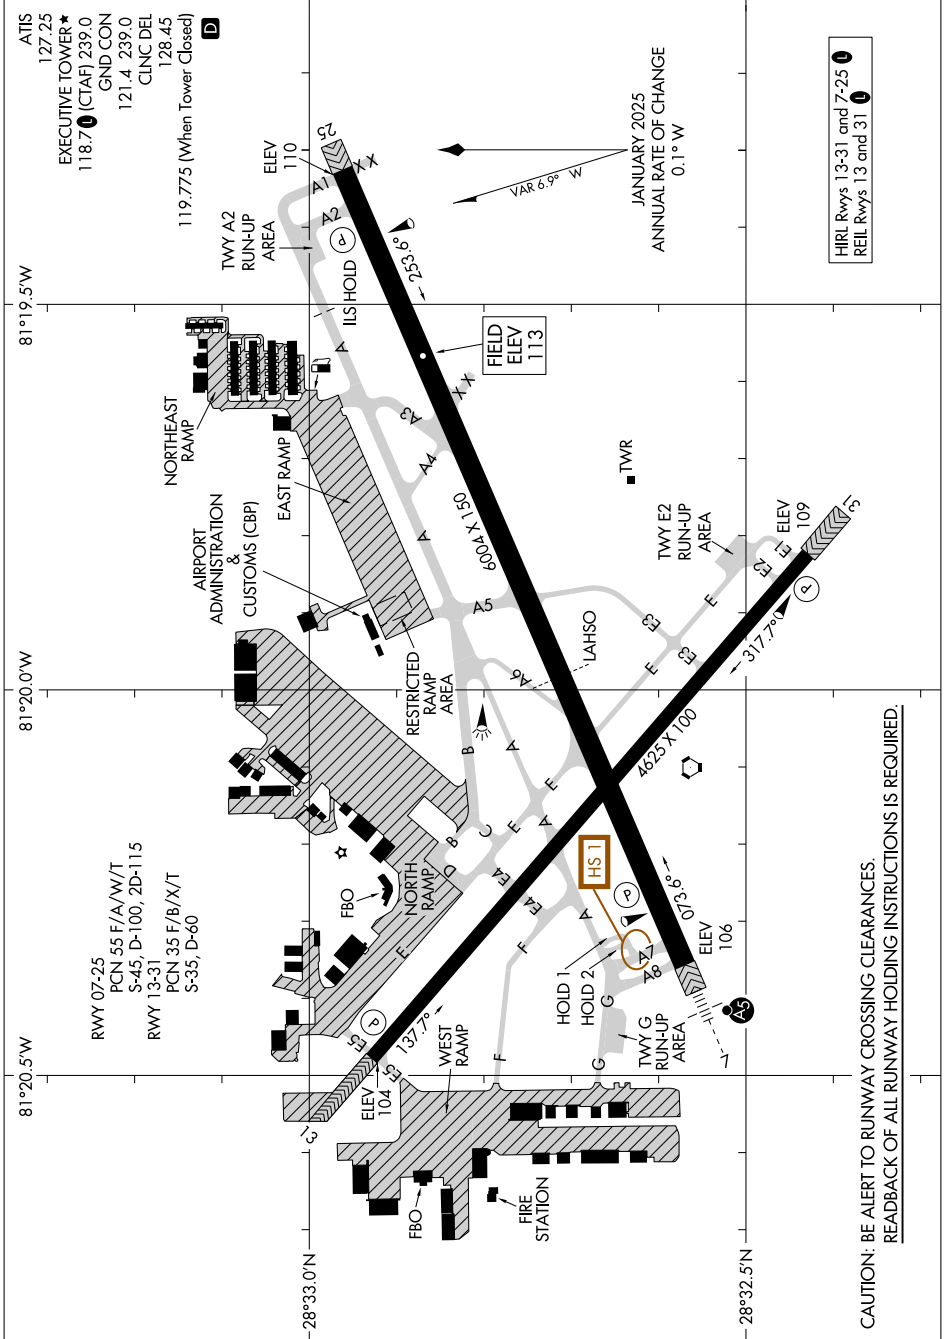

25331

# AIRPORT DIAGRAM

AL-305 (FAA)

ORLANDO EXEC (O.R.L.)  
ORLANDO, FLORIDA

SE-3, 16 APR 2026 to 14 MAY 2026

SE-3, 16 APR 2026 to 14 MAY 2026

# AIRPORT DIAGRAM

25331

ORLANDO, FLORIDA  
ORLANDO EXEC (O.R.L.)